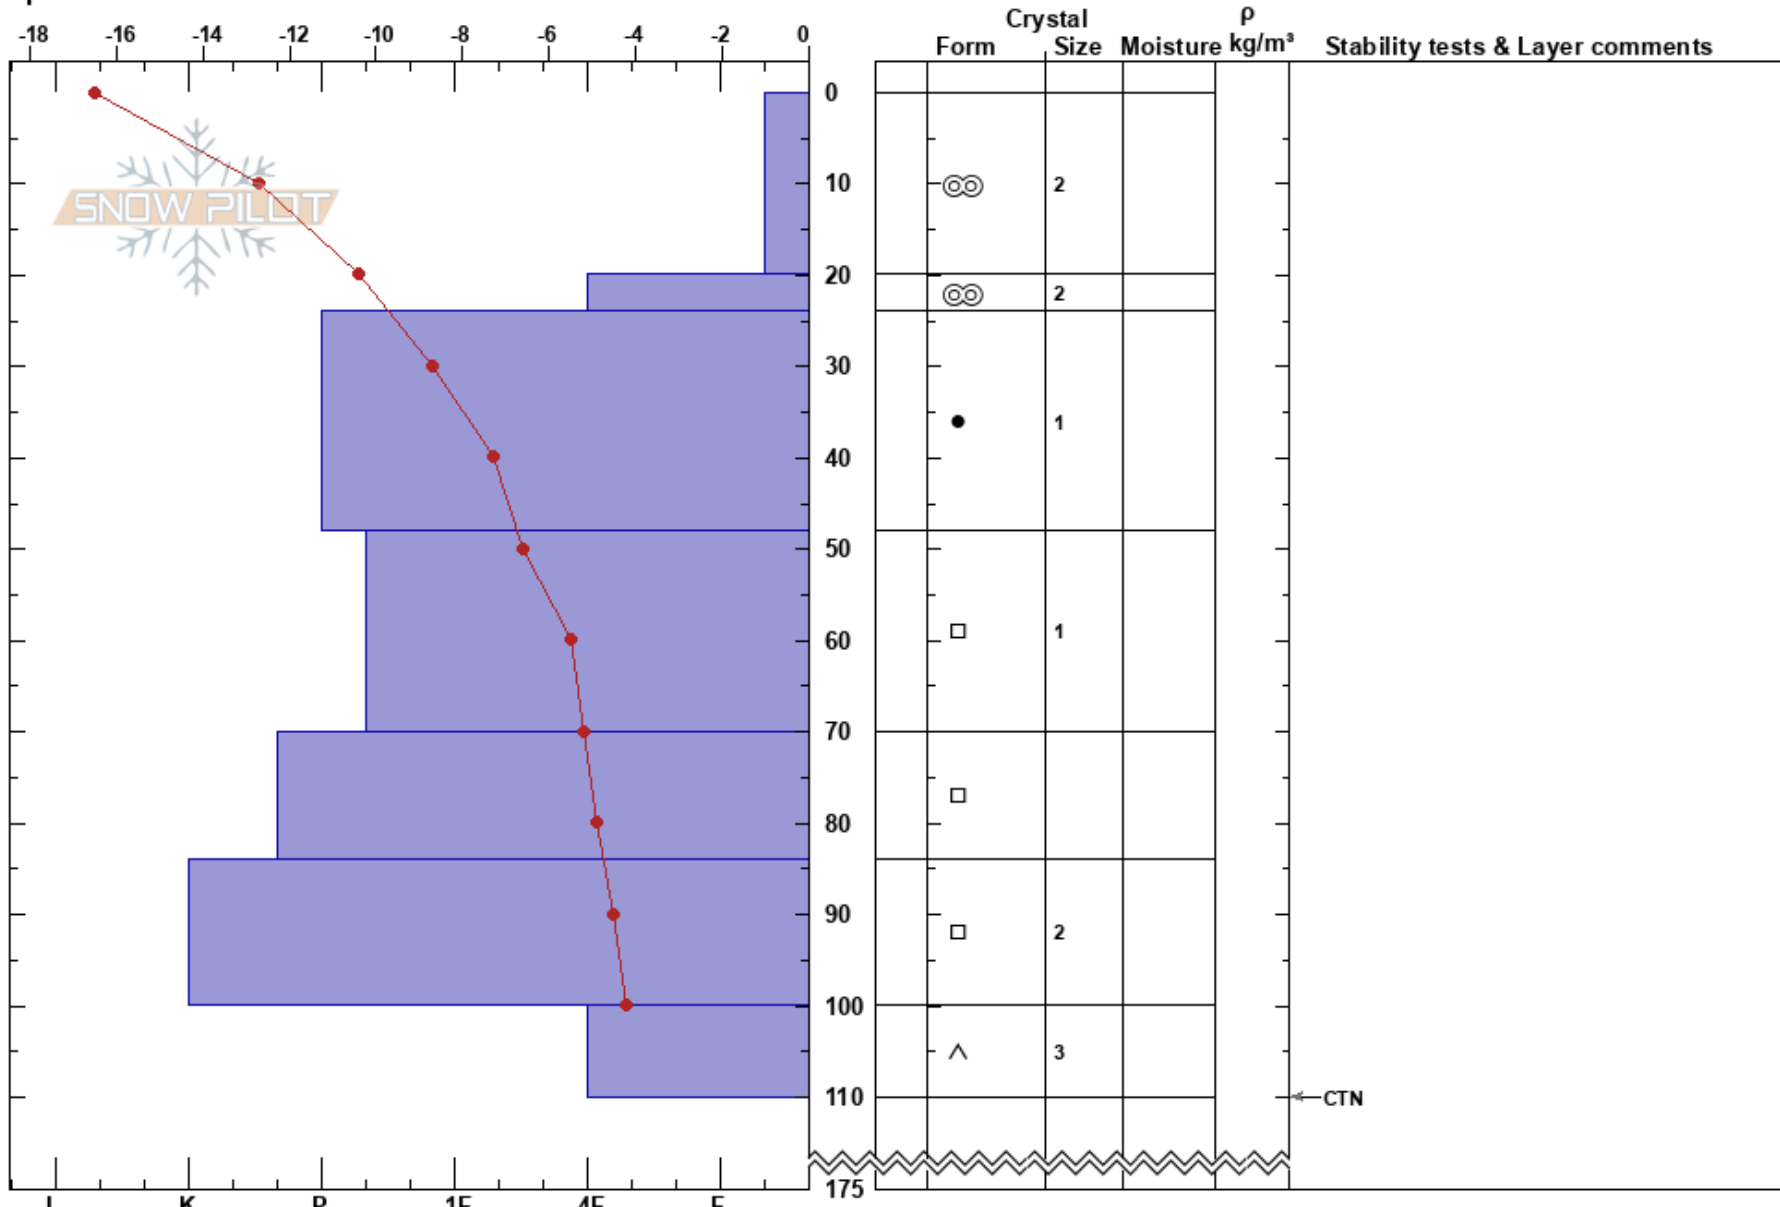

Shot Plot Test Gary Butler
 Banff, Yoho and Kootenay 08/03/2022 - 13:00
 AB

Co-ord: 51.09062N, -115.76363W

Elevation: 2202 m

Slope Angle: 0°

Aspect:

Wind Loading:

Specifics:

Stability: HS:175 Layer Notes:
 Air Temperature: -16.5°C PF: 30 100-110cm: Problematic layer
 Sky Cover: BKN
 Precipitation: NO
 Wind: NE Light Breeze