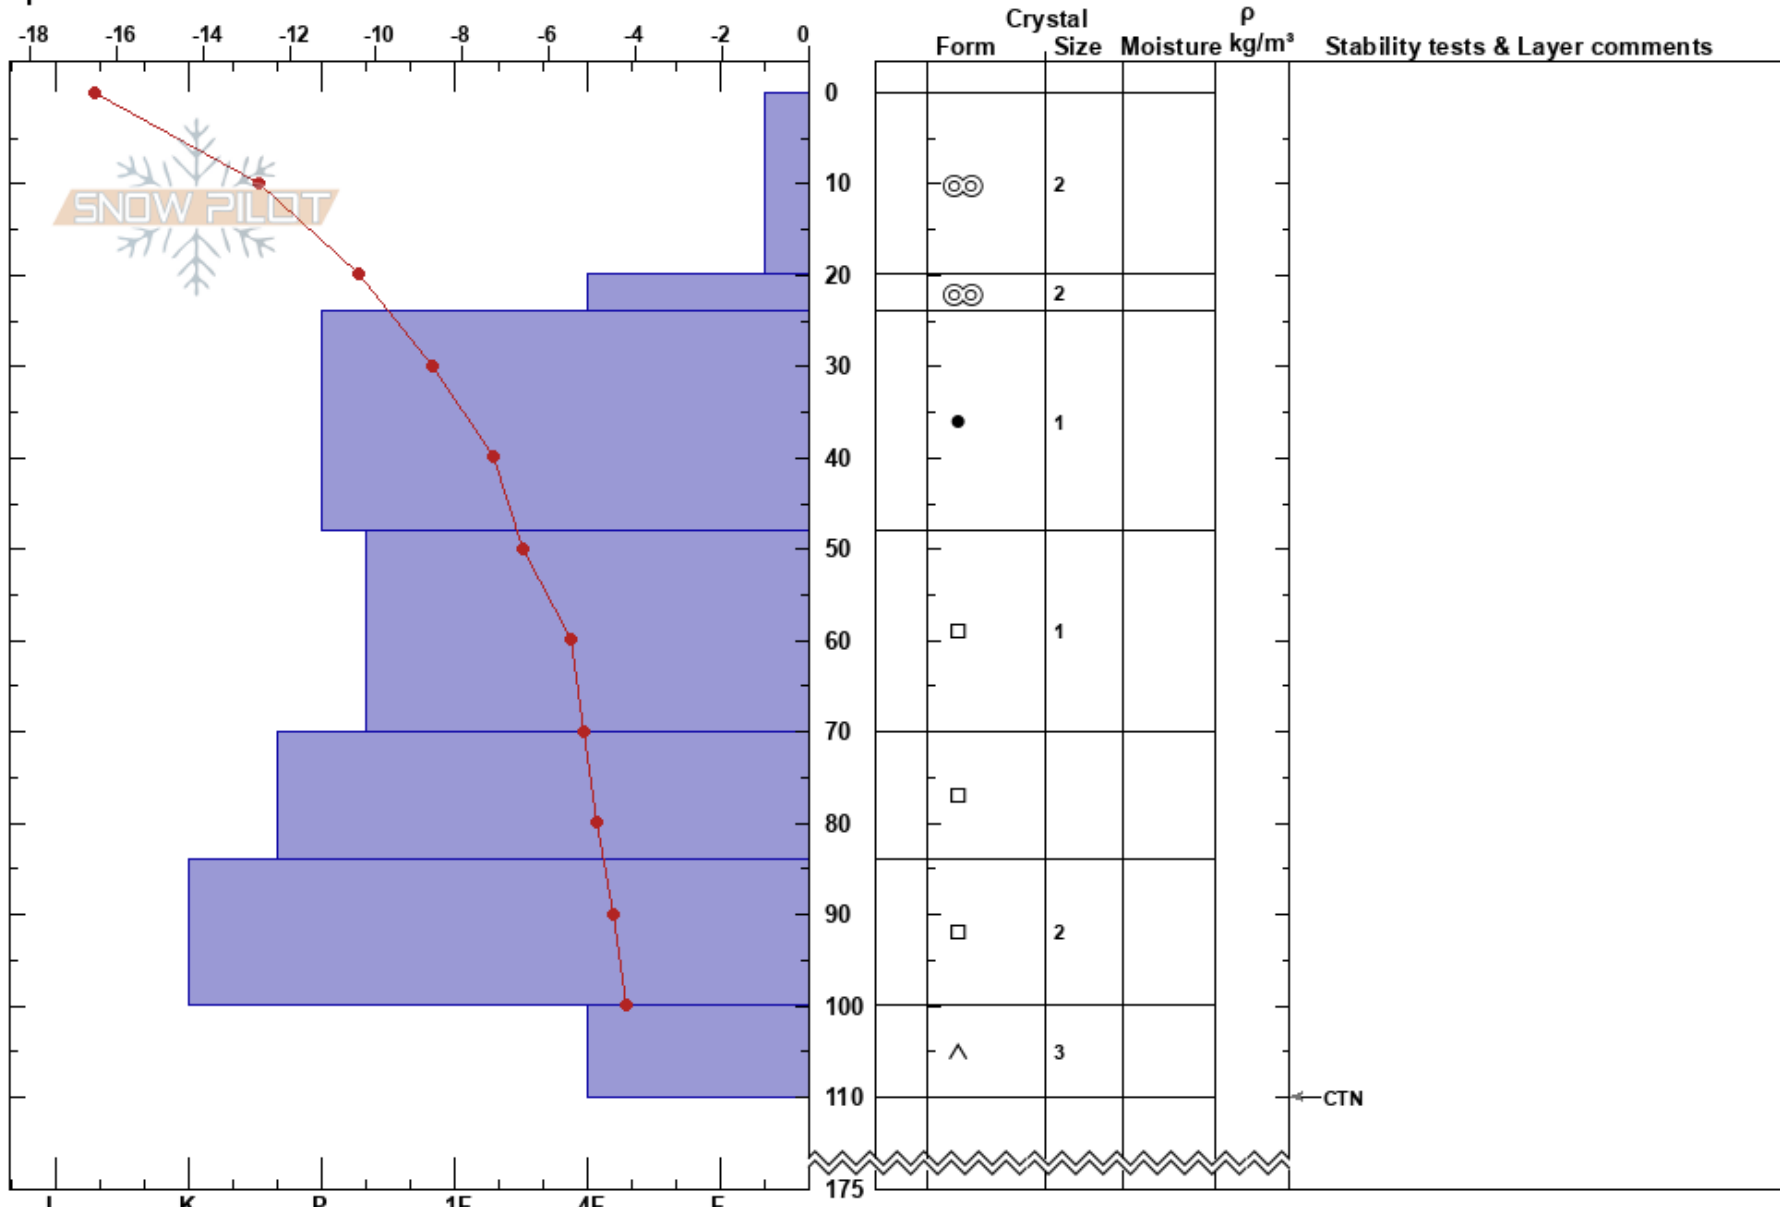

Shot Plot Test Gary Butler
Banff, Yoho and Kootenay 08/03/2022 - 13:00
AB

Co-ord: 51.09062N, -115.76363W
Elevation: 2202 m
Slope Angle: 0°
Aspect:
Wind Loading:

Stability: HS:175 Layer Notes:
Air Temperature: -16.5°C PF: 30 100-110cm: Problematic layer
Sky Cover: BKN
Precipitation: NO
Wind: NE Light Breeze

Specifics:

Notes: