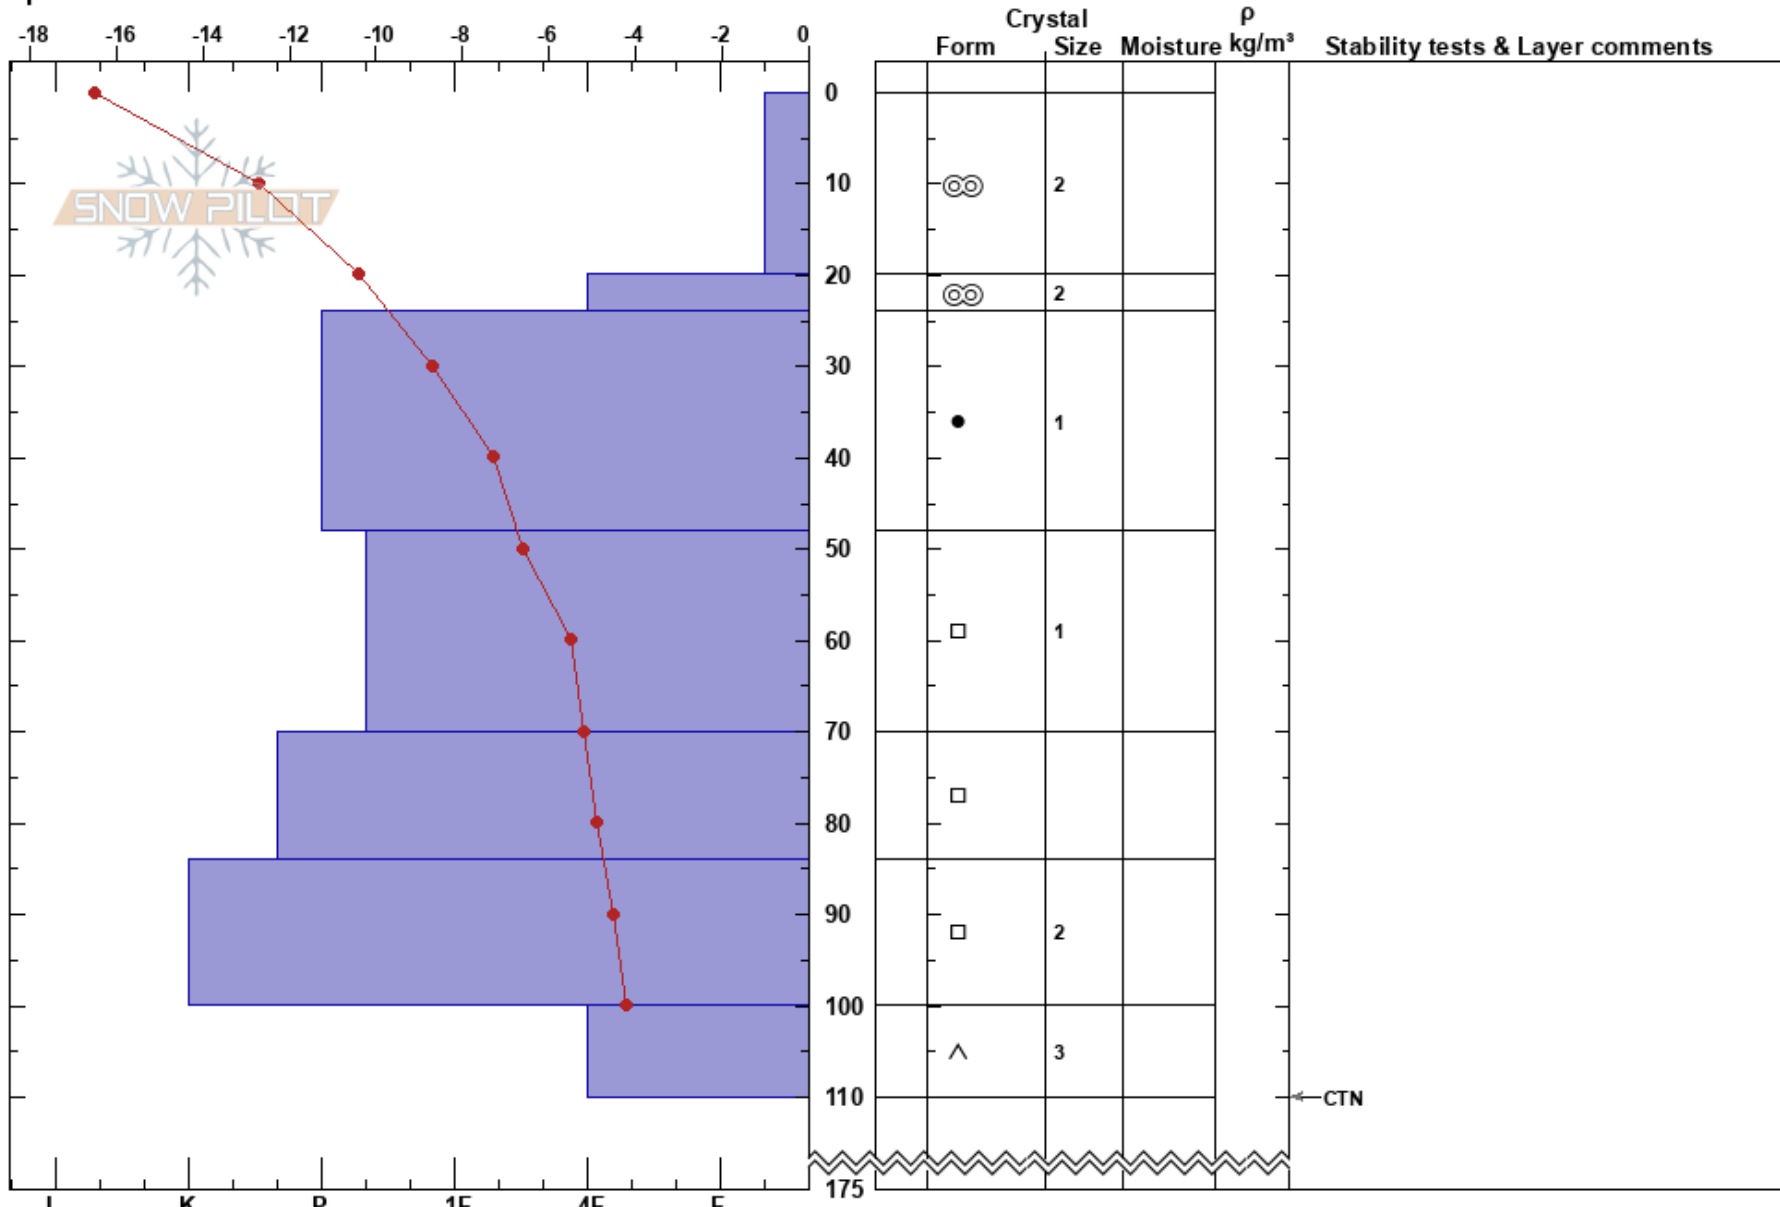

Shot Plot Test Gary Butler
 Banff, Yoho and Kootenay 08/03/2022 - 13:00
 AB

Co-ord: 51.09062N, -115.76363W
 Elevation: 2202 m
 Slope Angle: 0°
 Aspect:
 Wind Loading:

Stability: HS:175 Layer Notes:
 Air Temperature: -16.5°C PF: 30 100-110cm: Problematic layer
 Sky Cover: BKN
 Precipitation: NO
 Wind: NE Light Breeze

Specifics:

Notes:

I K P 1F 4F F