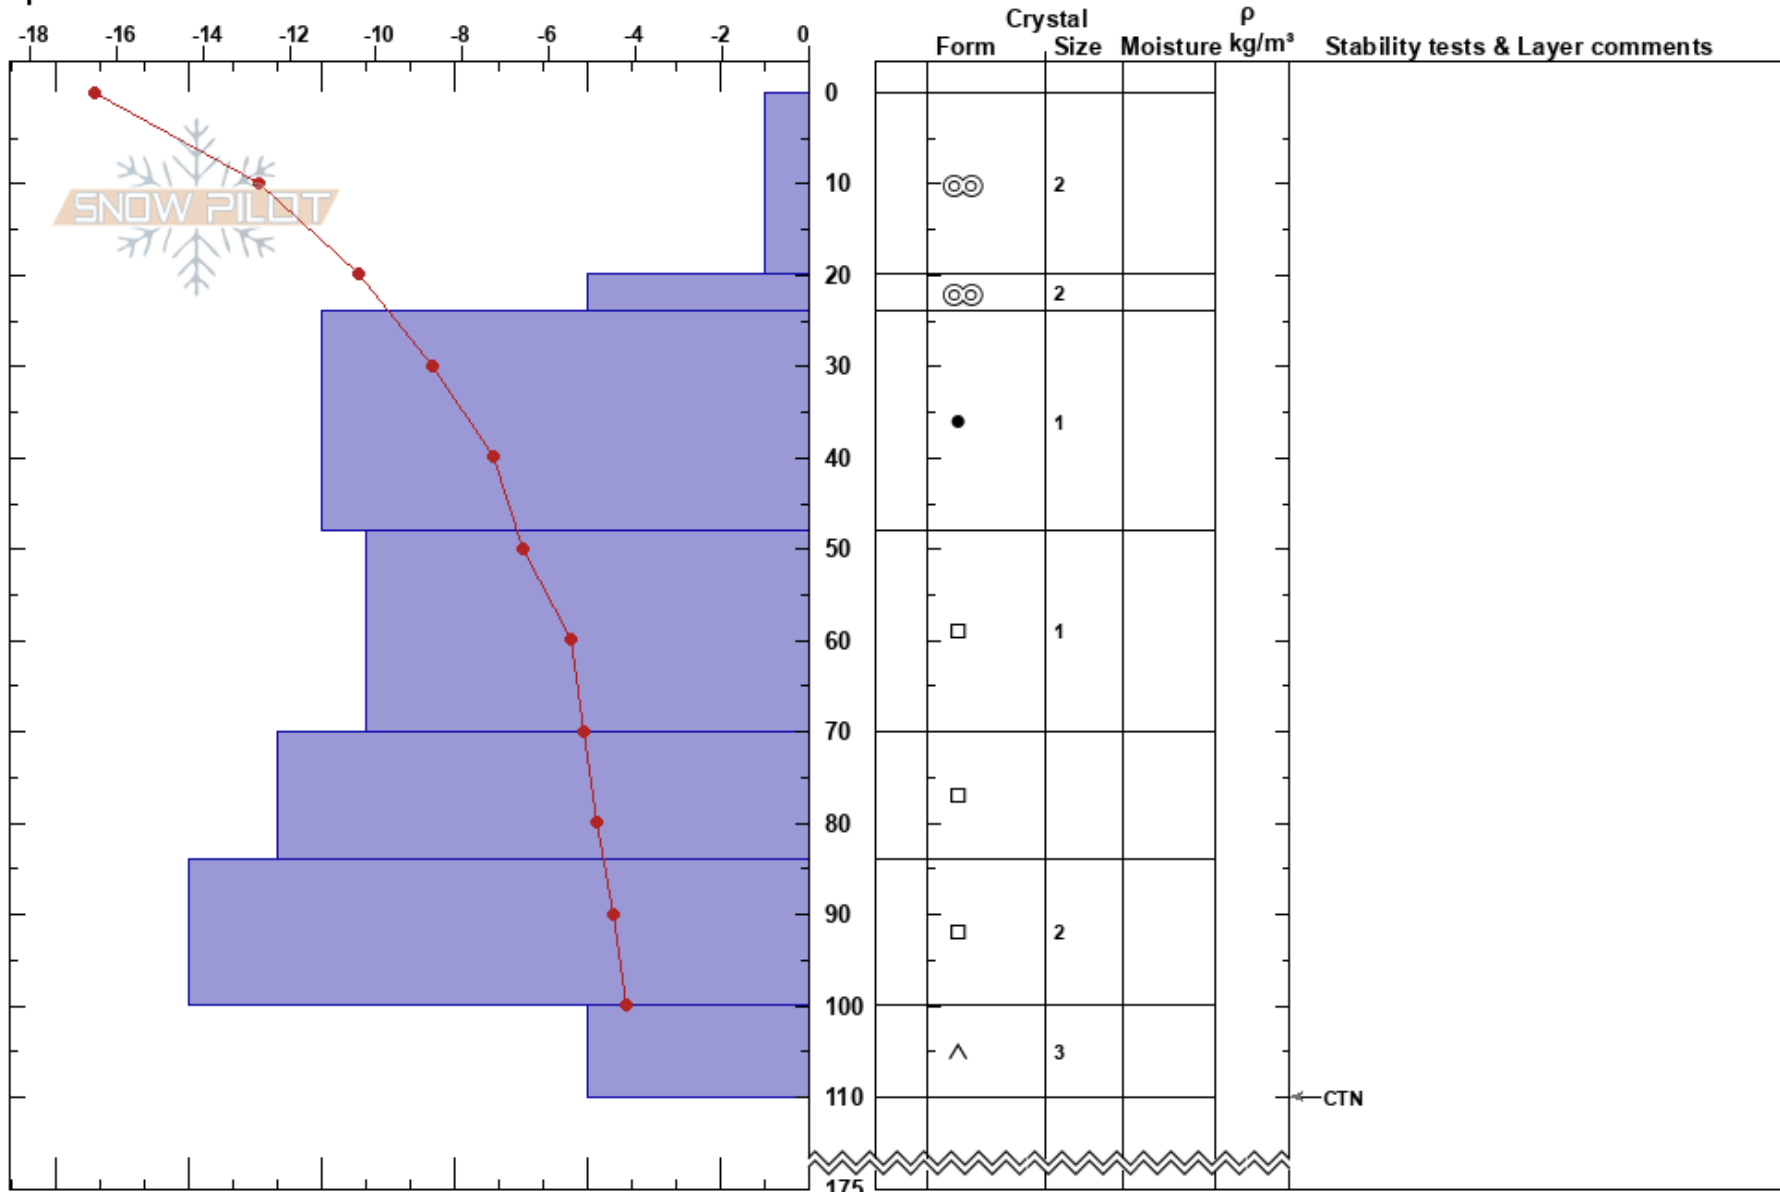

Shot Plot Test Gary Butler
 Banff, Yoho and Kootenay 08/03/2022 - 13:00
 AB

Co-ord: 51.09062N, -115.76363W

Elevation: 2202 m

Slope Angle: 0°

Aspect:

Wind Loading:

Specifics:

Stability: HS:175 Layer Notes:
 Air Temperature: -16.5°C PF: 30 100-110cm: Problematic layer
 Sky Cover: BKN
 Precipitation: NO
 Wind: NE Light Breeze