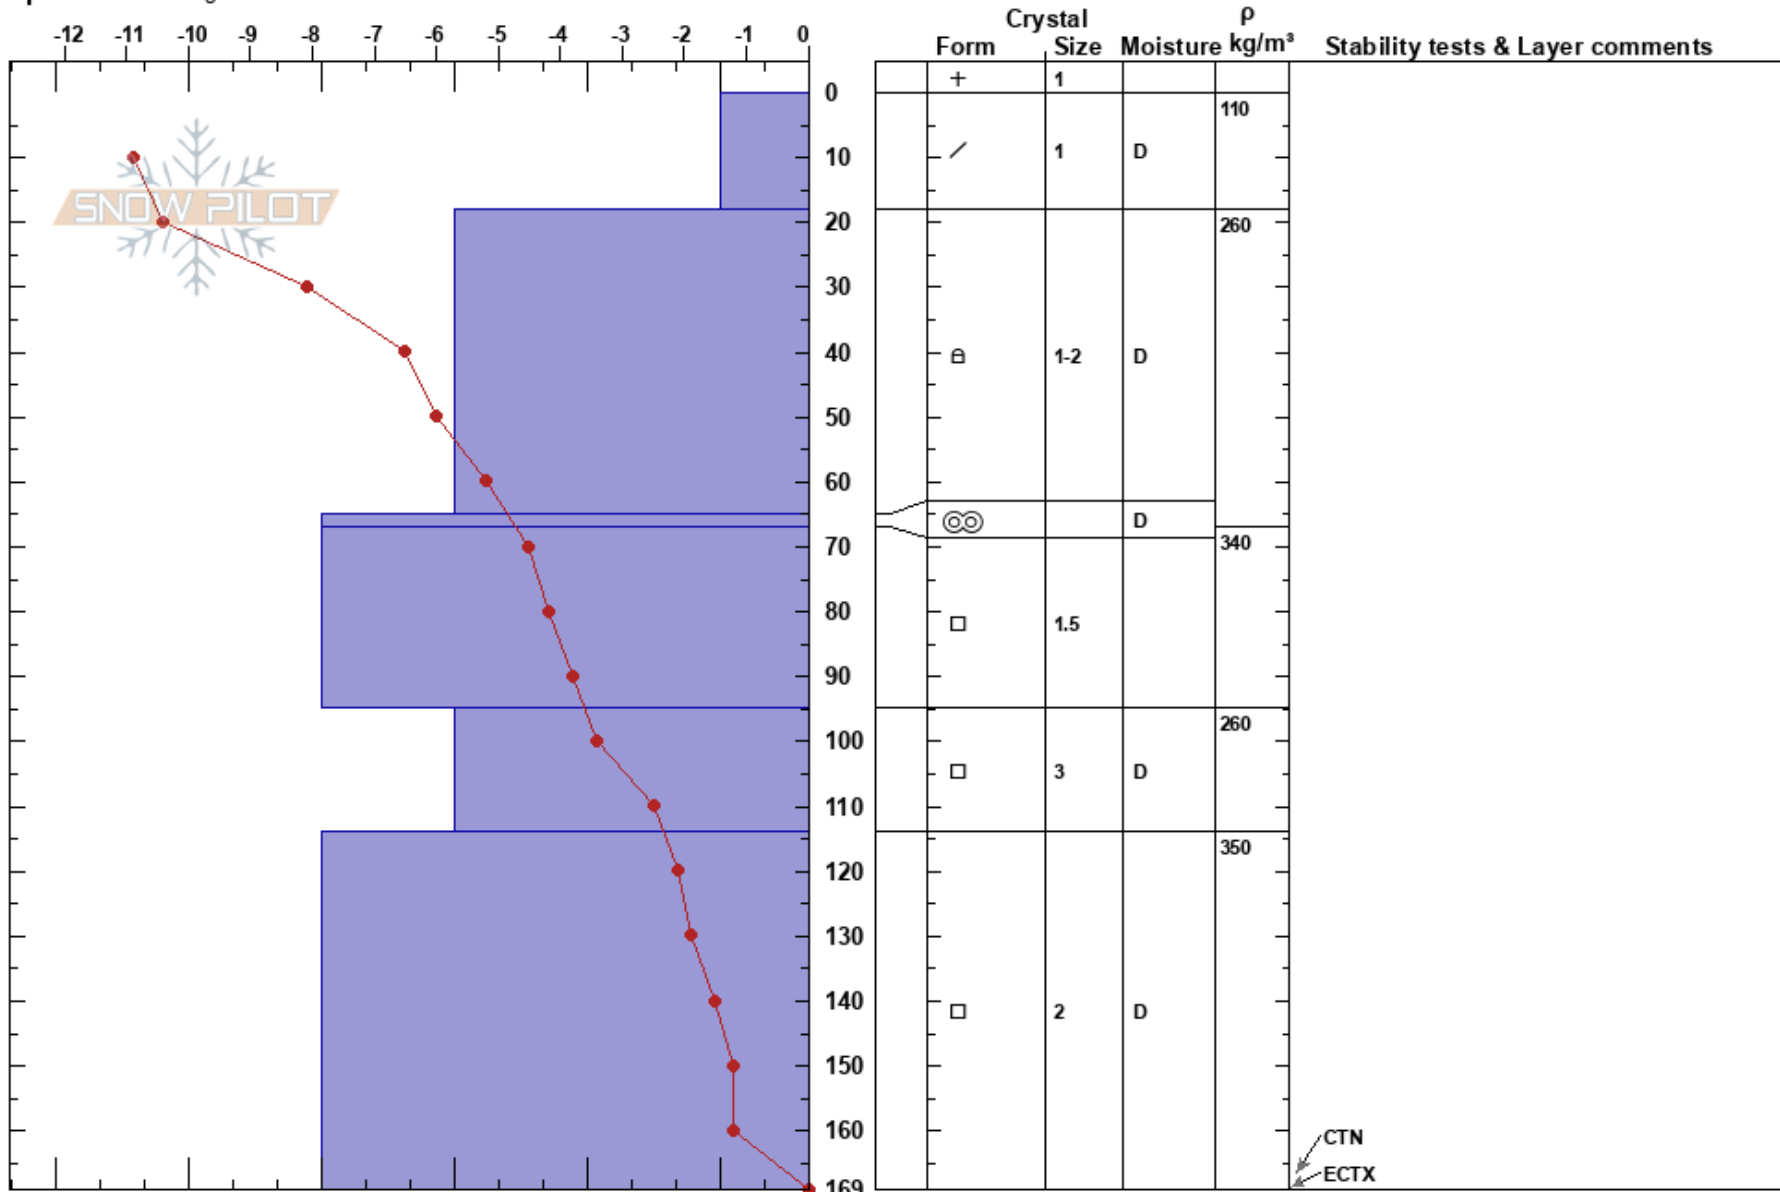

AB

Co-ord: 51.46353N, -116.12295E

Sky Cover: FEW

Elevation: 2242 m

Slope Angle: 5°

Precipitation: NO

Aspect: W

Wind Loading:

Wind: Calm

Specifics: Pit dug in a Ski Area

Notes: