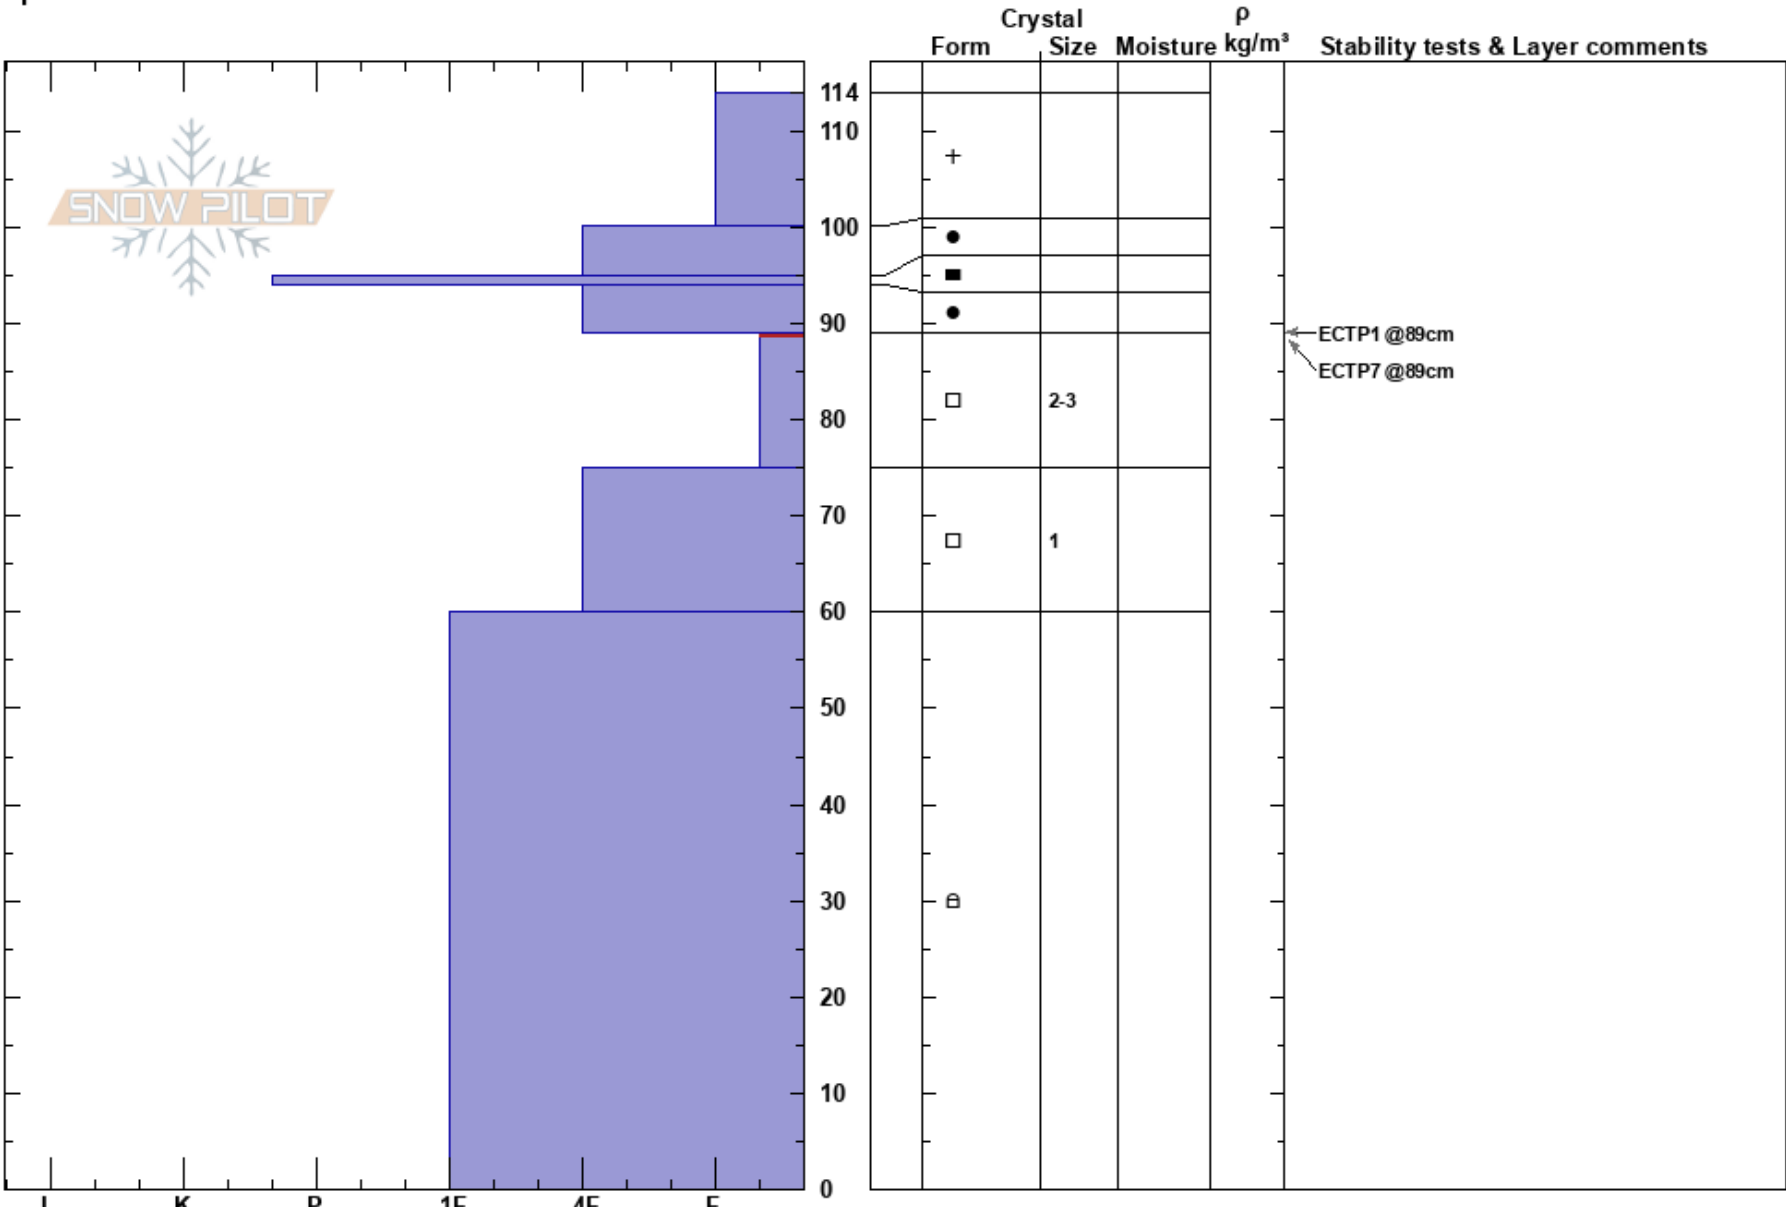

SmithMorehouse - Box  
 Uinta Range  
 UT  
 Elevation: 8385 ft  
 Aspect: 325°  
 Specifics:

Mark Staples  
 03/08/2022 - 3:30pm  
 Co-ord: 40.72362N, -111.11170W  
 Slope Angle: 29°  
 Wind Loading:

Stability: **HS:114**  
 Air Temperature:  
 Sky Cover:  
 Precipitation:  
 Wind:  
 Layer Notes: 89-75cm: Problematic layer

**Notes:** Quick look at low elevation snowpack. Incredibly weak. The issue is whether or not these lower elevations will get a load