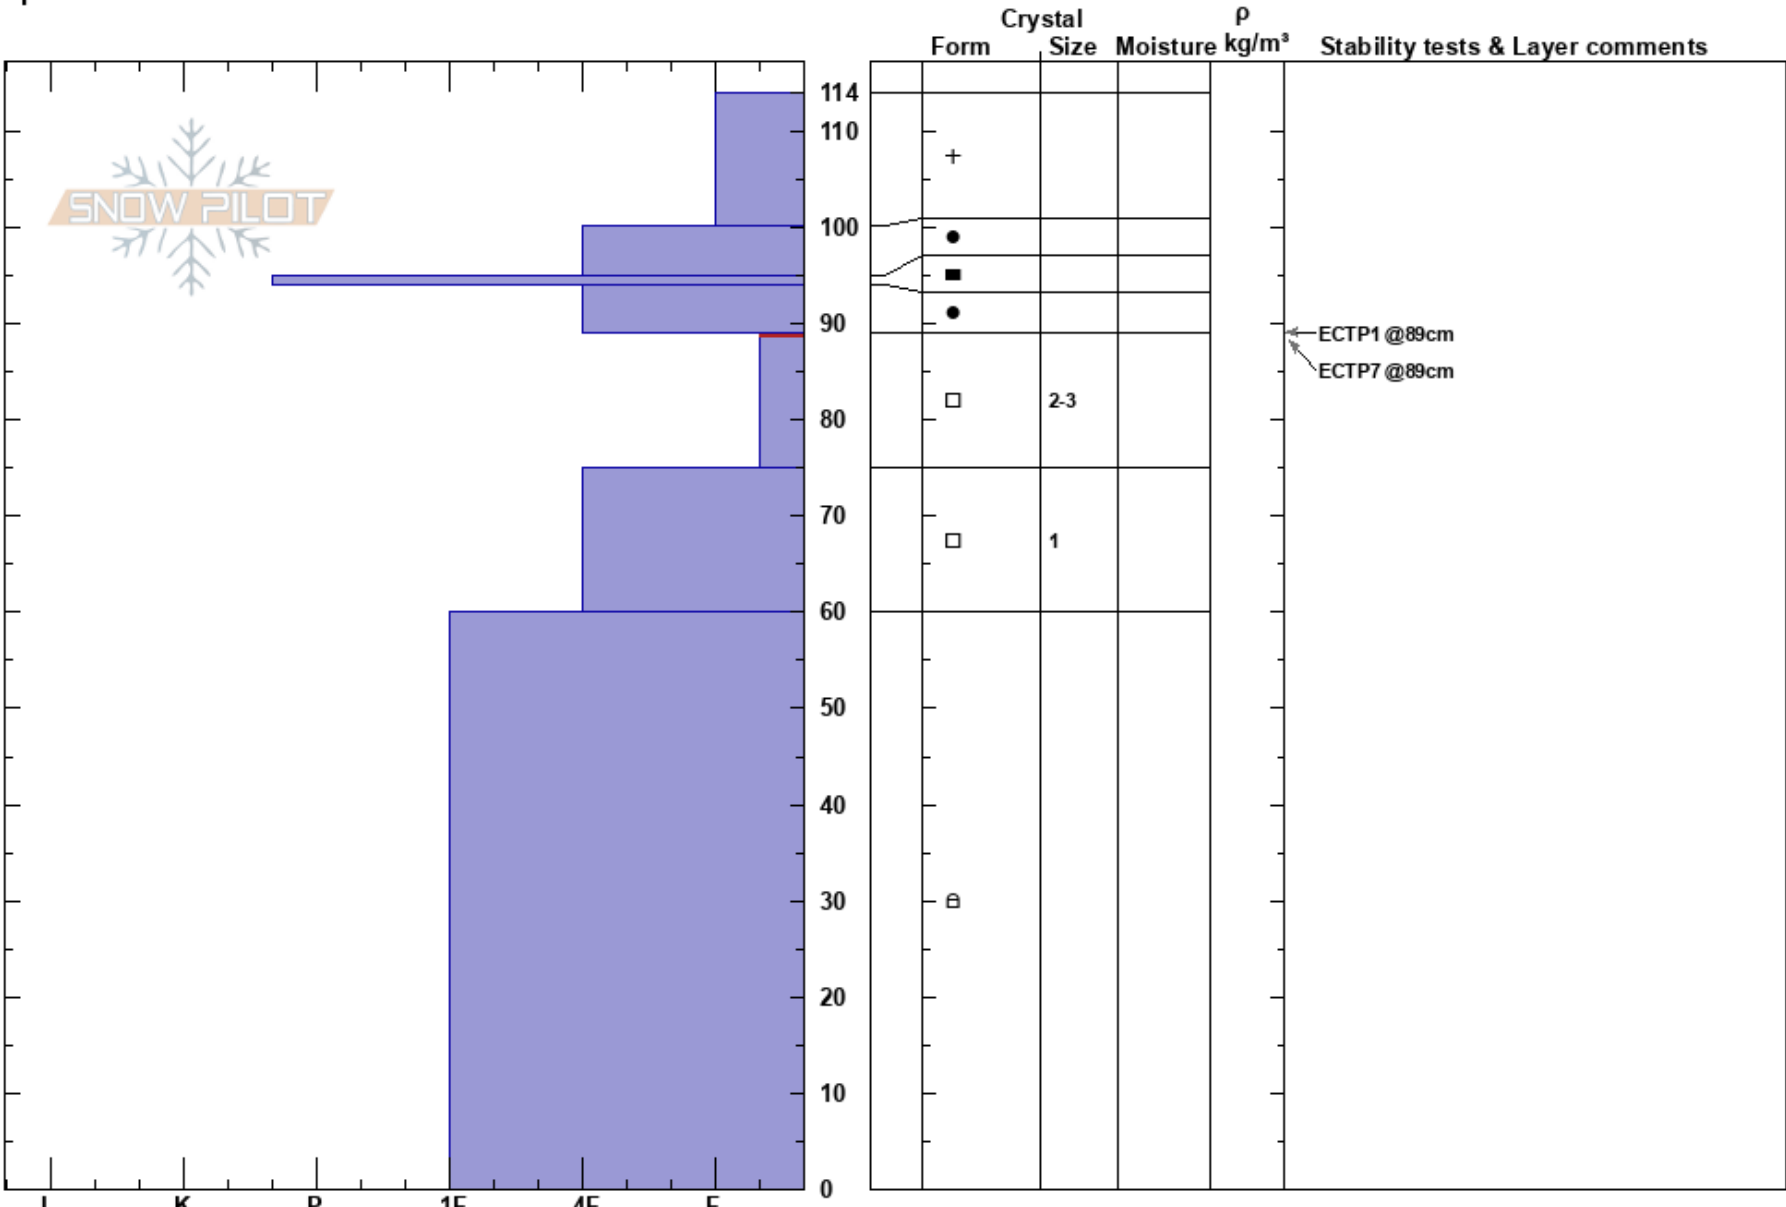

SmithMorehouse - Box
 Uinta Range
 UT
 Elevation: 8385 ft
 Aspect: 325°
 Specifics:

Mark Staples
 03/08/2022 - 3:30pm
 Co-ord: 40.72362N, -111.11170W
 Slope Angle: 29°
 Wind Loading:

Stability: **HS:114**
 Air Temperature:
 Sky Cover:
 Precipitation:
 Wind:
 Layer Notes: 89-75cm: Problematic layer

Notes: Quick look at low elevation snowpack. Incredibly weak. The issue is whether or not these lower elevations will get a load