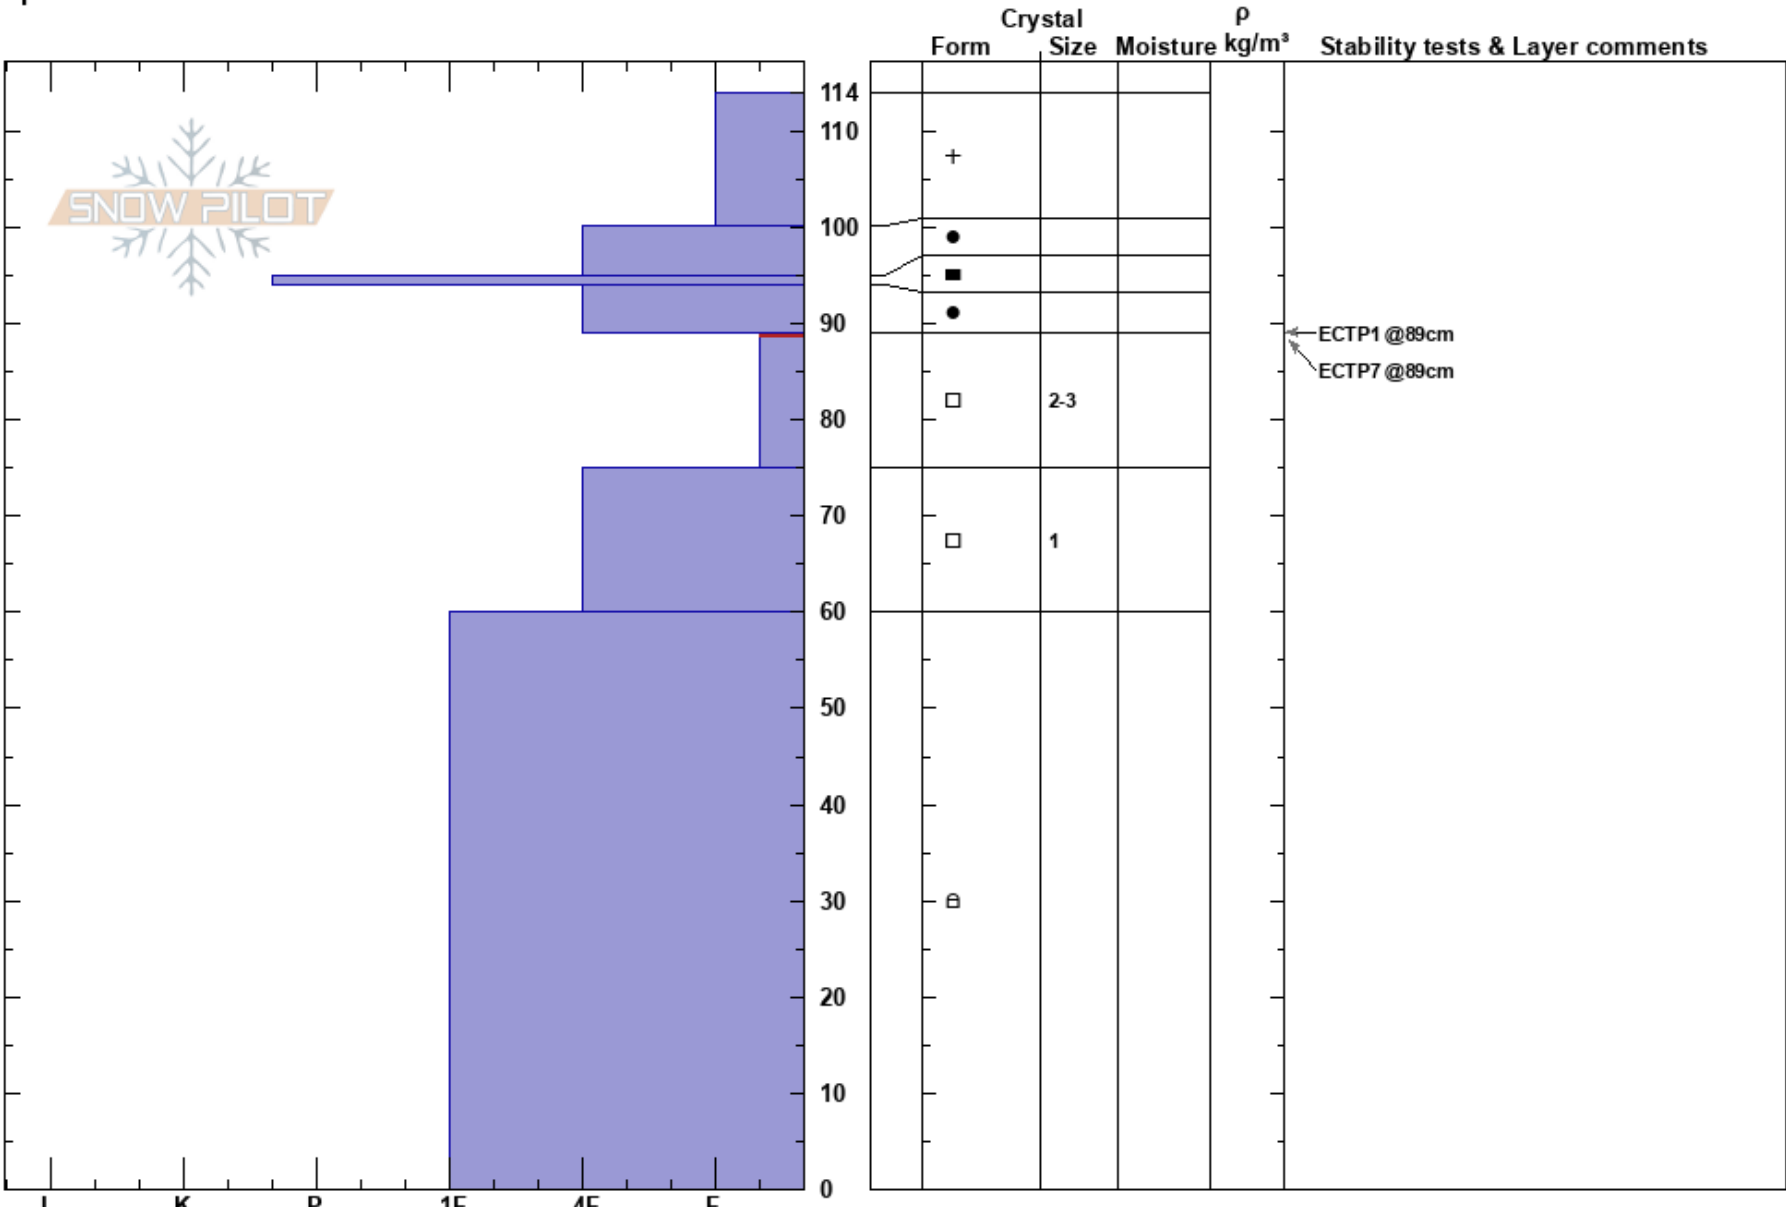

SmithMorehouse - Box
 Uinta Range
 UT
 Elevation: 8385 ft
 Aspect: 325°
 Specifics:

Mark Staples
 03/08/2022 - 3:30pm
 Co-ord: 40.72362N, -111.11170W
 Slope Angle: 29°
 Wind Loading:

Stability: HS:114
 Air Temperature: 89-75cm: Problematic layer
 Sky Cover:
 Precipitation:
 Wind:

Notes: Quick look at low elevation snowpack. Incredibly weak. The issue is whether or not these lower elevations will get a load