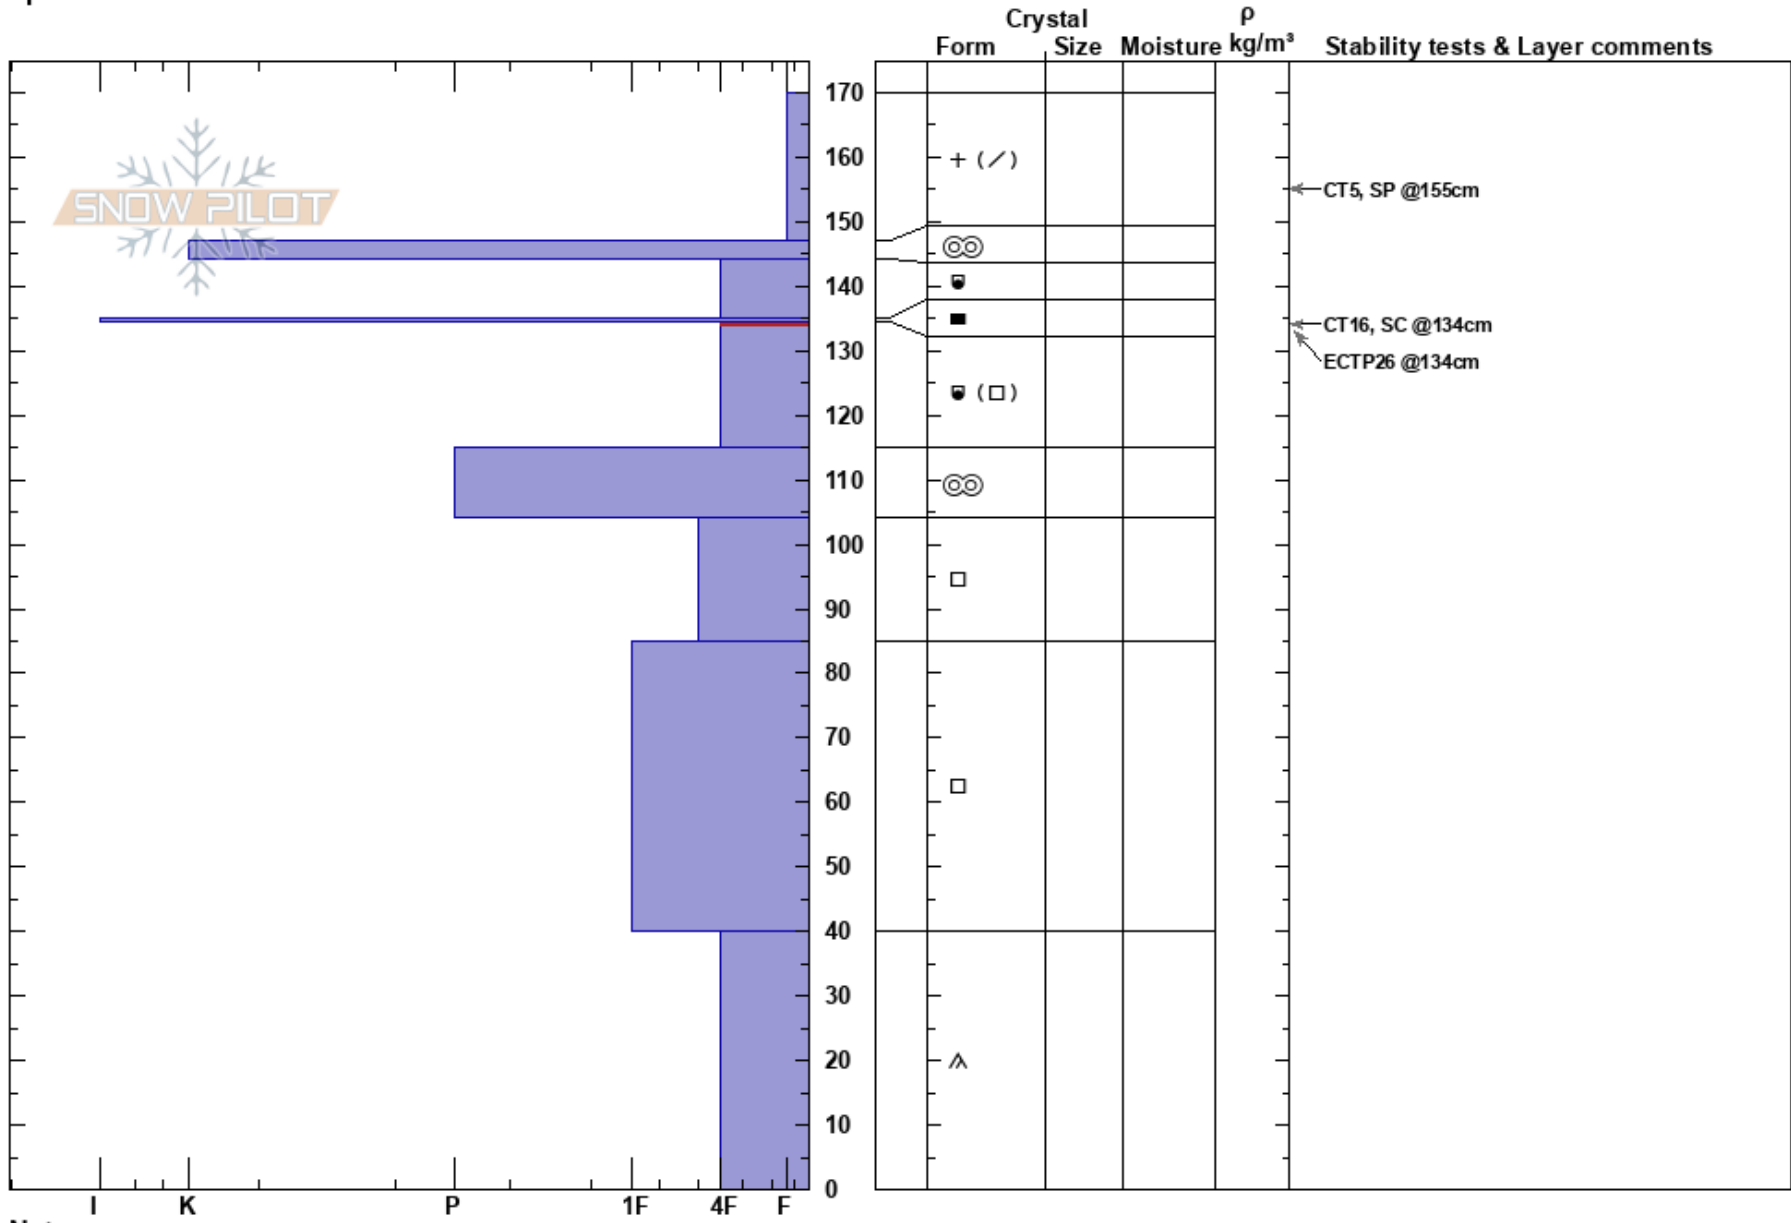

Gore ridge  
 Gore Range  
 CO  
 Elevation: 11652 ft  
 Aspect: E  
 Specifics:

Ian Fowler  
 03/08/2022 - 1:00pm  
 Co-ord: 13S 395702W 4384997N  
 Slope Angle: 15°  
 Wind Loading:

Stability:  
 Air Temperature:  
 Sky Cover:  
 Precipitation:  
 Wind:

HS: 170  
 134.5-115cm: Problematic layer

Notes: