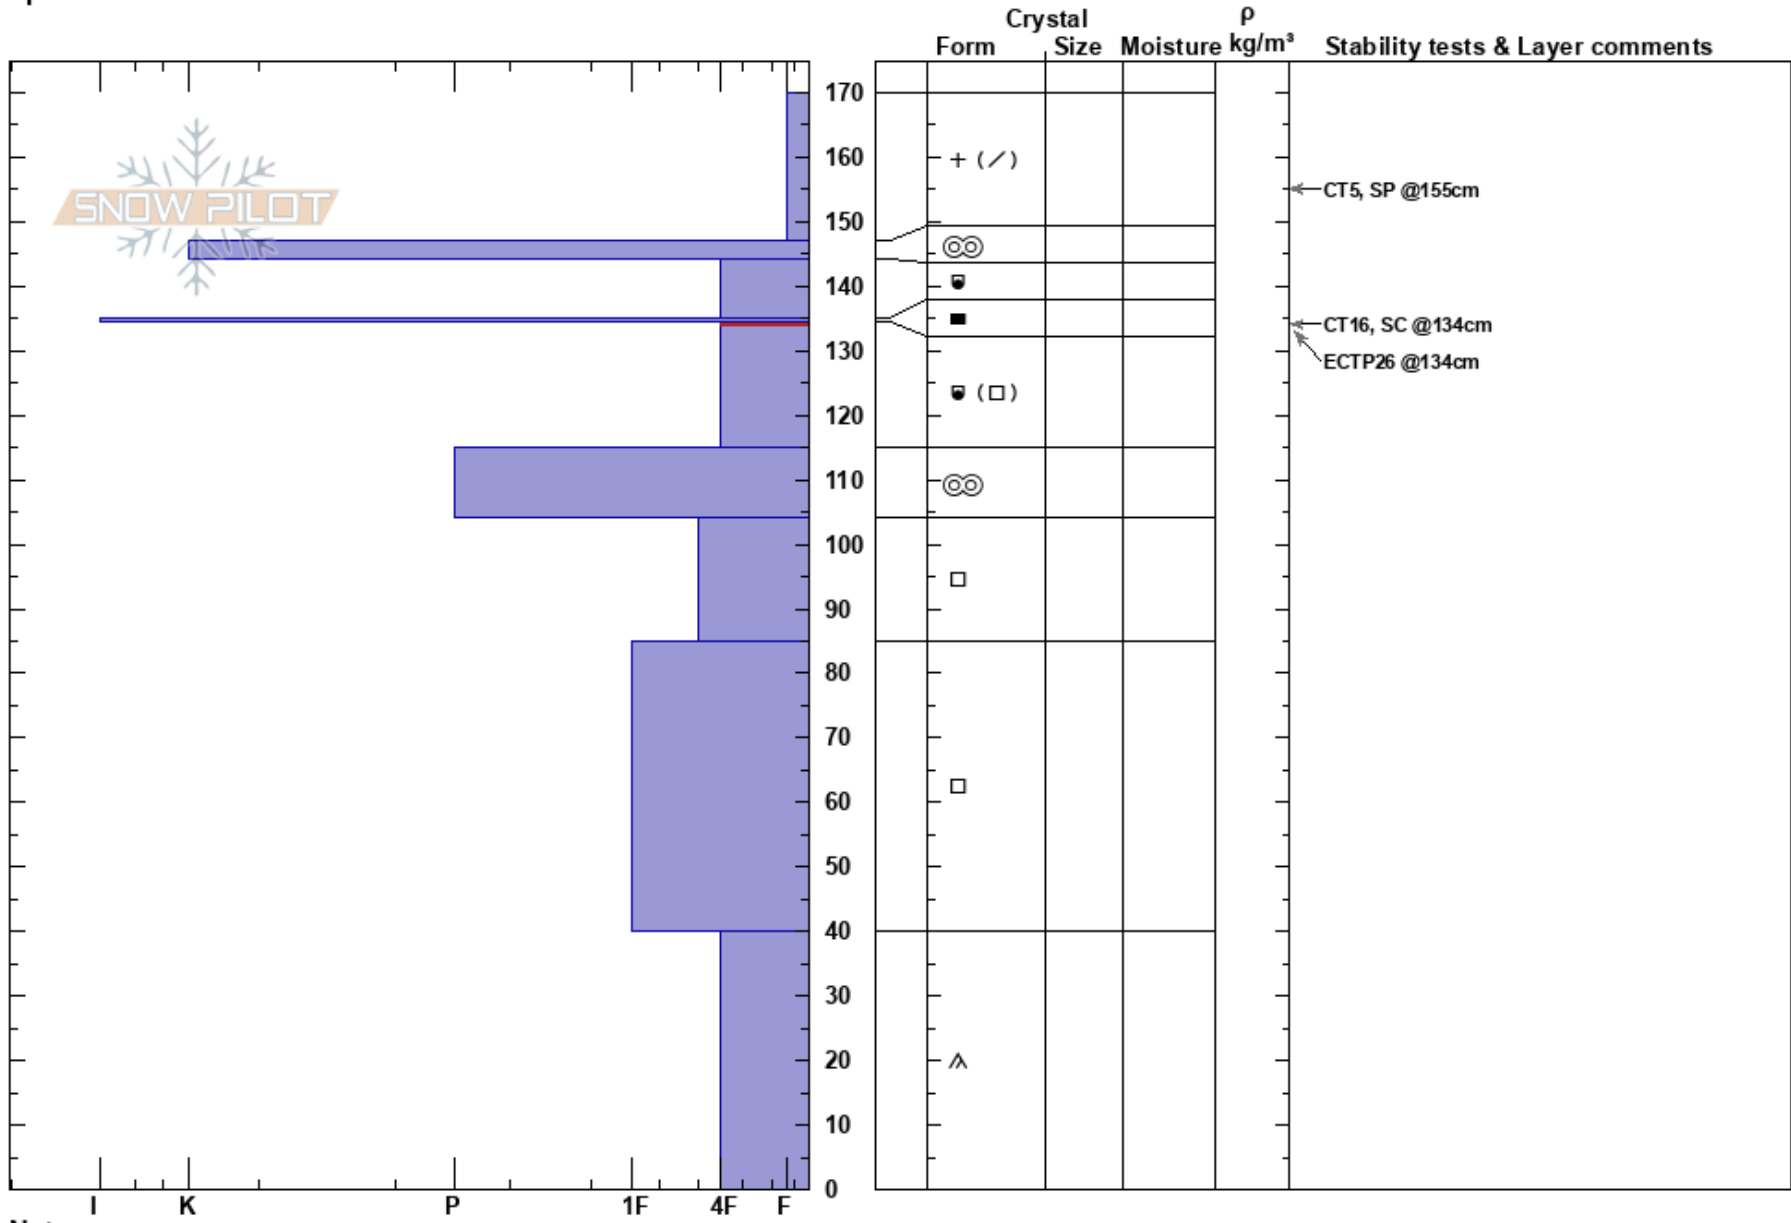

Gore ridge
 Gore Range
 CO
 Elevation: 11652 ft
 Aspect: E
 Specifics:

Ian Fowler
 03/08/2022 - 1:00pm
 Co-ord: 13S 395702W 4384997N
 Slope Angle: 15°
 Wind Loading:

Stability:
 Air Temperature:
 Sky Cover:
 Precipitation:
 Wind:

HS: 170
 134.5-115cm: Problematic layer

Notes: