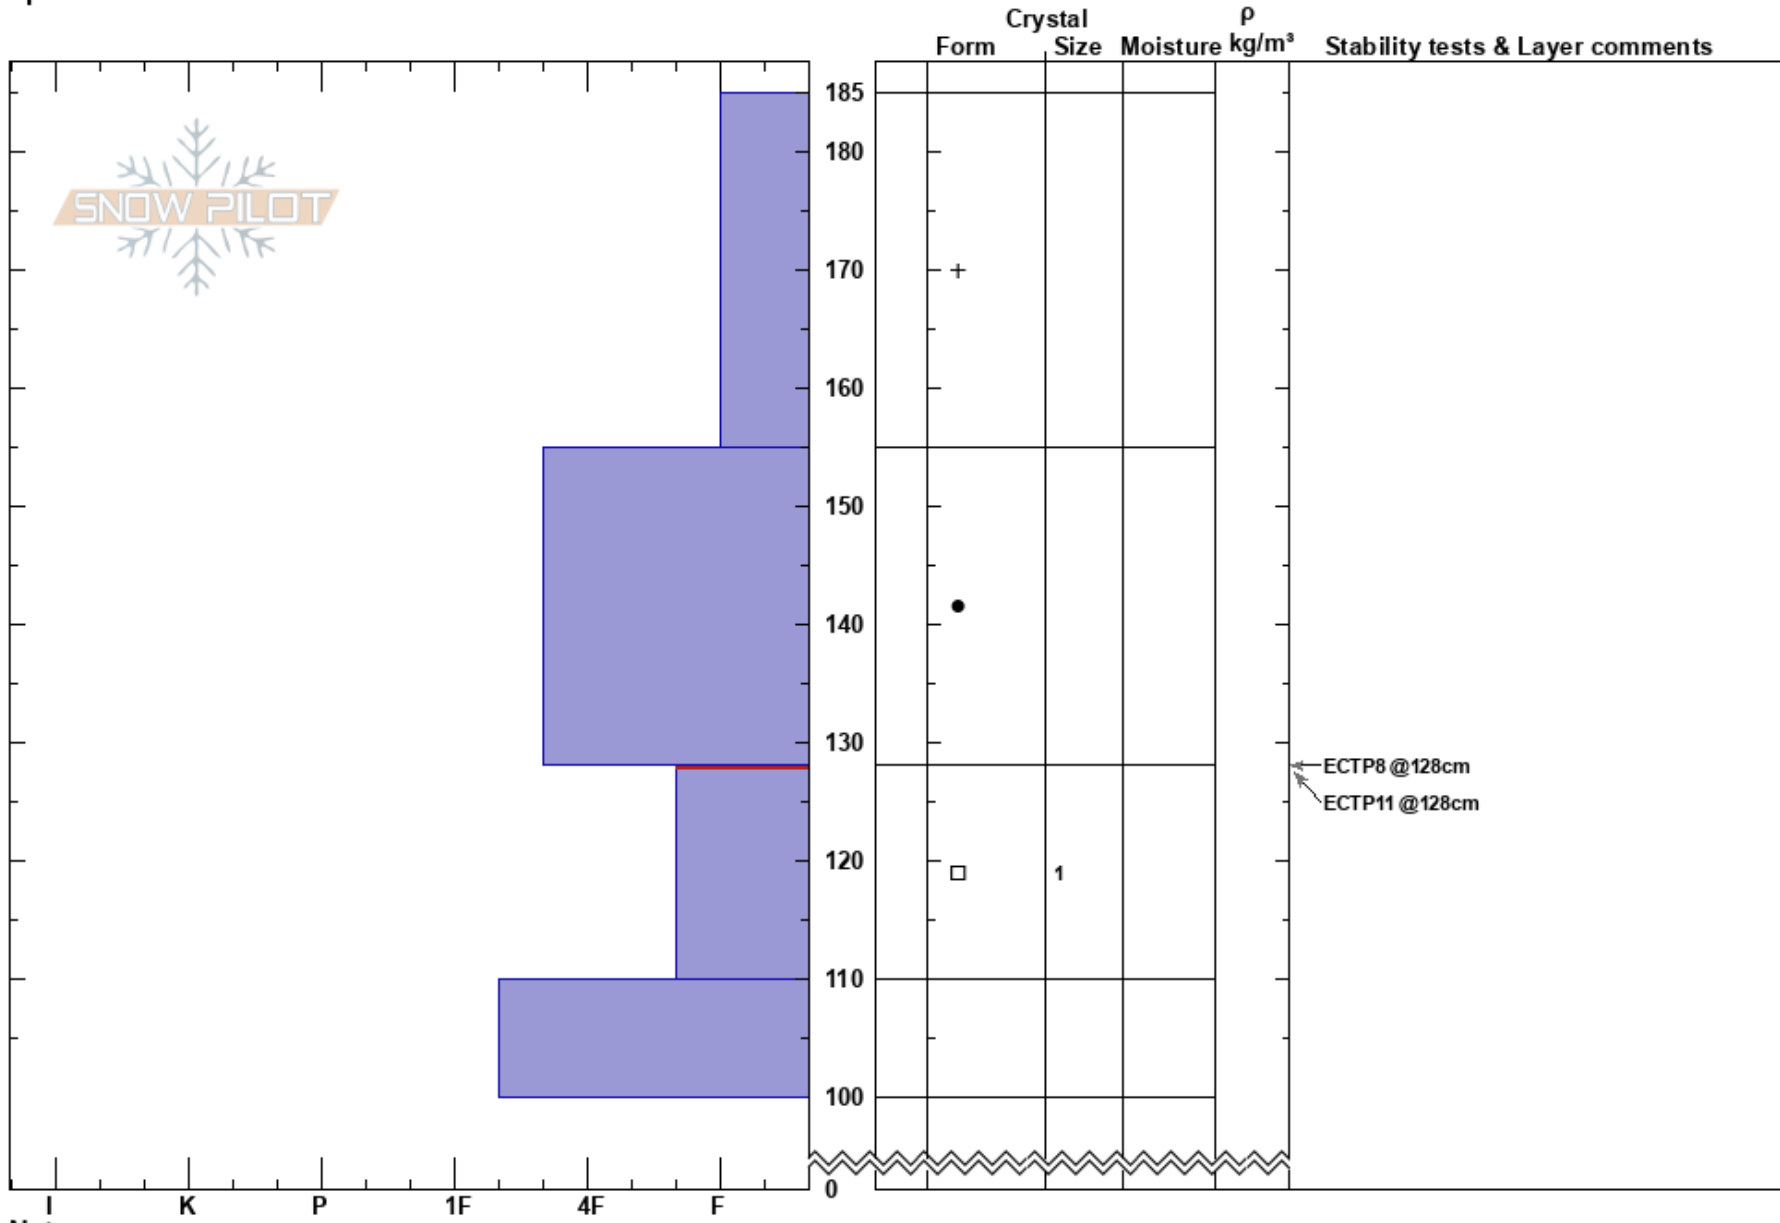

Humpy Pk North End  
 Uinta Range  
 UT  
 Elevation: 9886 ft  
 Aspect: 45°  
 Specifics:

Mark Staples  
 03/08/2022 - 1:00pm  
 Co-ord: 40.89376N, -110.98936W  
 Slope Angle: 19°  
 Wind Loading:

Stability:  
 Air Temperature:  
 Sky Cover:  
 Precipitation:  
 Wind:

HS: 185  
 Layer Notes:  
 128-110cm: Problematic layer

**Notes:** Snowmobile triggered avalanche occurred the day before near this area