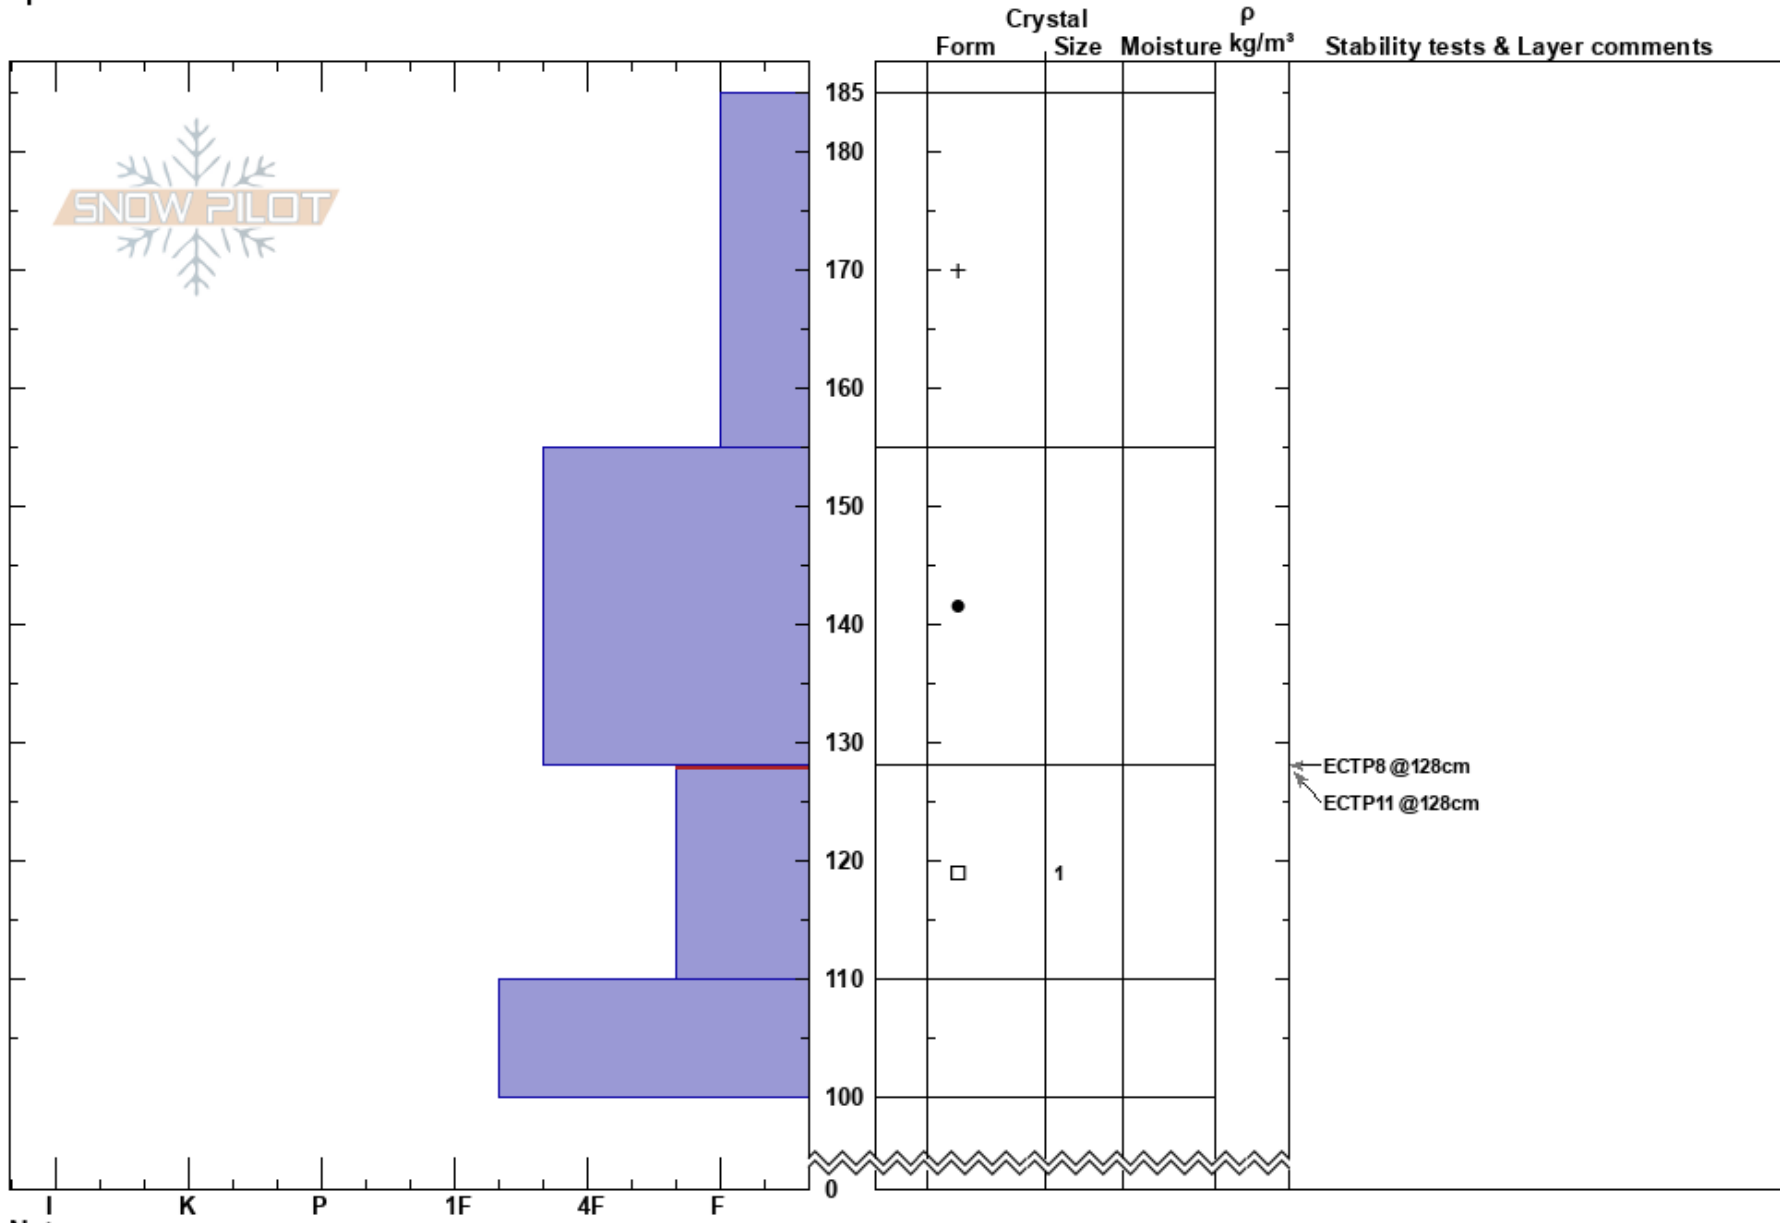

Humpy Pk North End
 Uinta Range
 UT
 Elevation: 9886 ft
 Aspect: 45°
 Specifics:

Mark Staples
 03/08/2022 - 1:00pm
 Co-ord: 40.89376N, -110.98936W
 Slope Angle: 19°
 Wind Loading:

Stability:
 Air Temperature:
 Sky Cover:
 Precipitation:
 Wind:

HS: 185
 Layer Notes:
 128-110cm: Problematic layer

Notes: Snowmobile triggered avalanche occurred the day before near this area