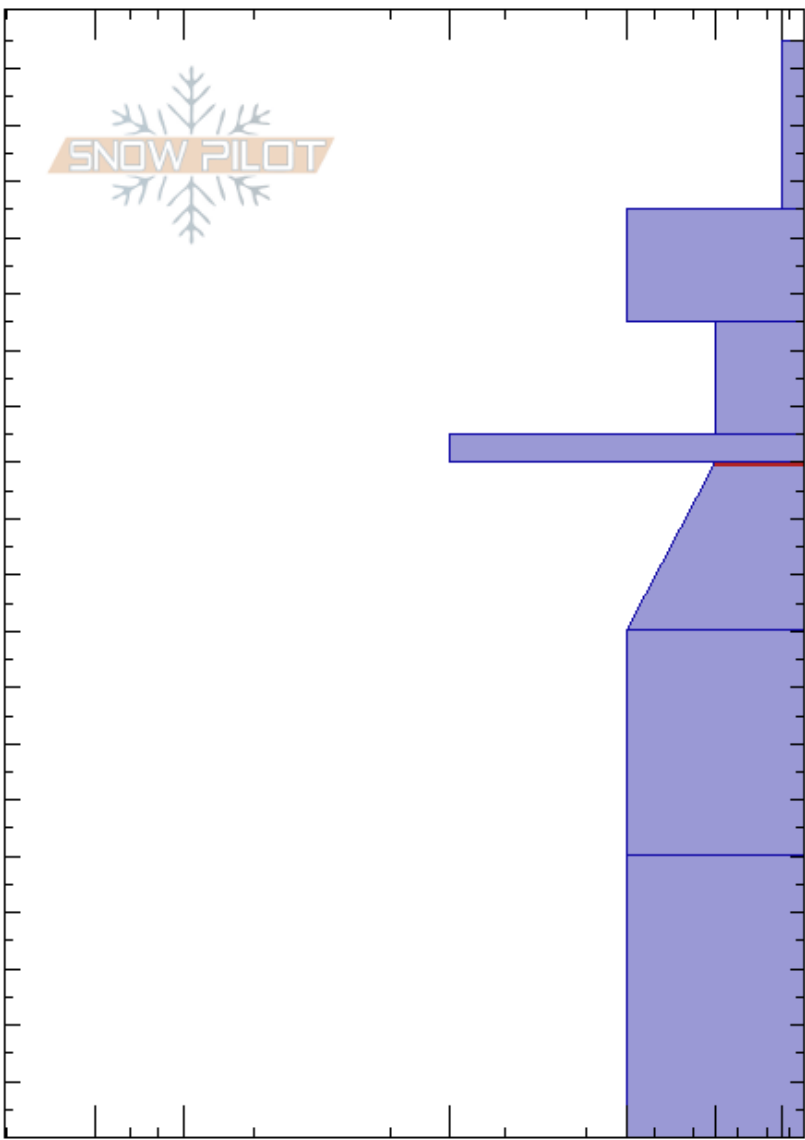

Gore Ridge NW
 Gore Range
 CO
 Elevation: 11093 ft
 Aspect: NW
 Specifics:

Ian Fowler
 03/08/2022 - 11:00am
 Co-ord: 13S 393270W 4386393N
 Slope Angle: 25°
 Wind Loading:

Stability:
 Air Temperature:
 Sky Cover:
 Precipitation:
 Wind:

HS: 195
 Layer Notes:
 120-90cm: Problematic layer

Height (cm)	Crystal		ρ kg/m ³	Stability tests & Layer comments
	Form	Size		
195				
180	+			
170				
160	•			
150				
140	□			
130				
120	⊙⊙			← CT12, SC @120cm ← ECTP16 @120cm
110				
100	□			
90				
80				
70	□			
60				
50				
40				
30				
20	^			
10				
0				