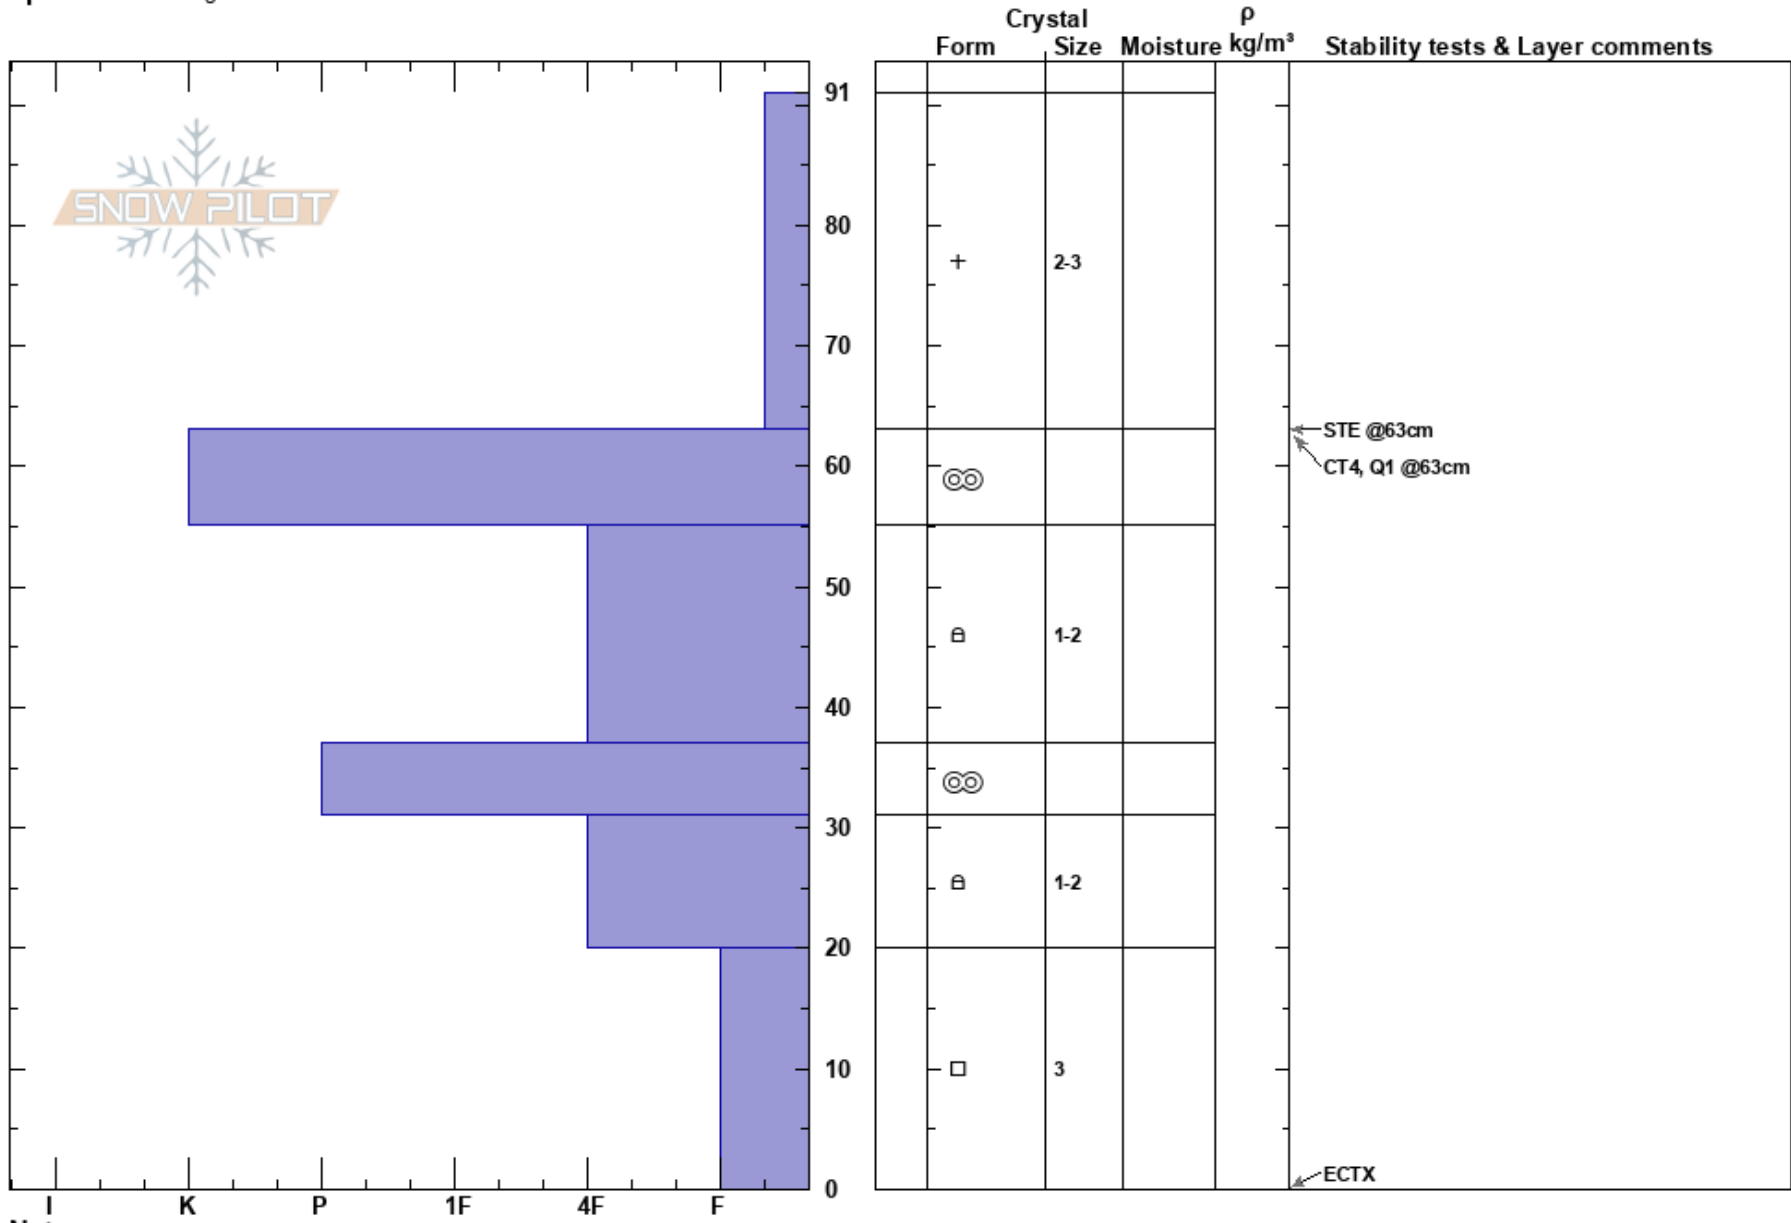

Dicks
 Bridger Range
 MT
Elevation: 7950 ft
Aspect: 132°
Specifics: Pit dug in a Ski Area

Bridger Bowl
 03/07/2022 - 3:15pm
Co-ord: 45.82178N, -110.92530W
Slope Angle: 36°
Wind Loading: previous

Stability:
Air Temperature:
Sky Cover: X
Precipitation: NO
Wind: S Light Breeze

HS: 91
PF: 28
Layer Notes:

Notes: Ella