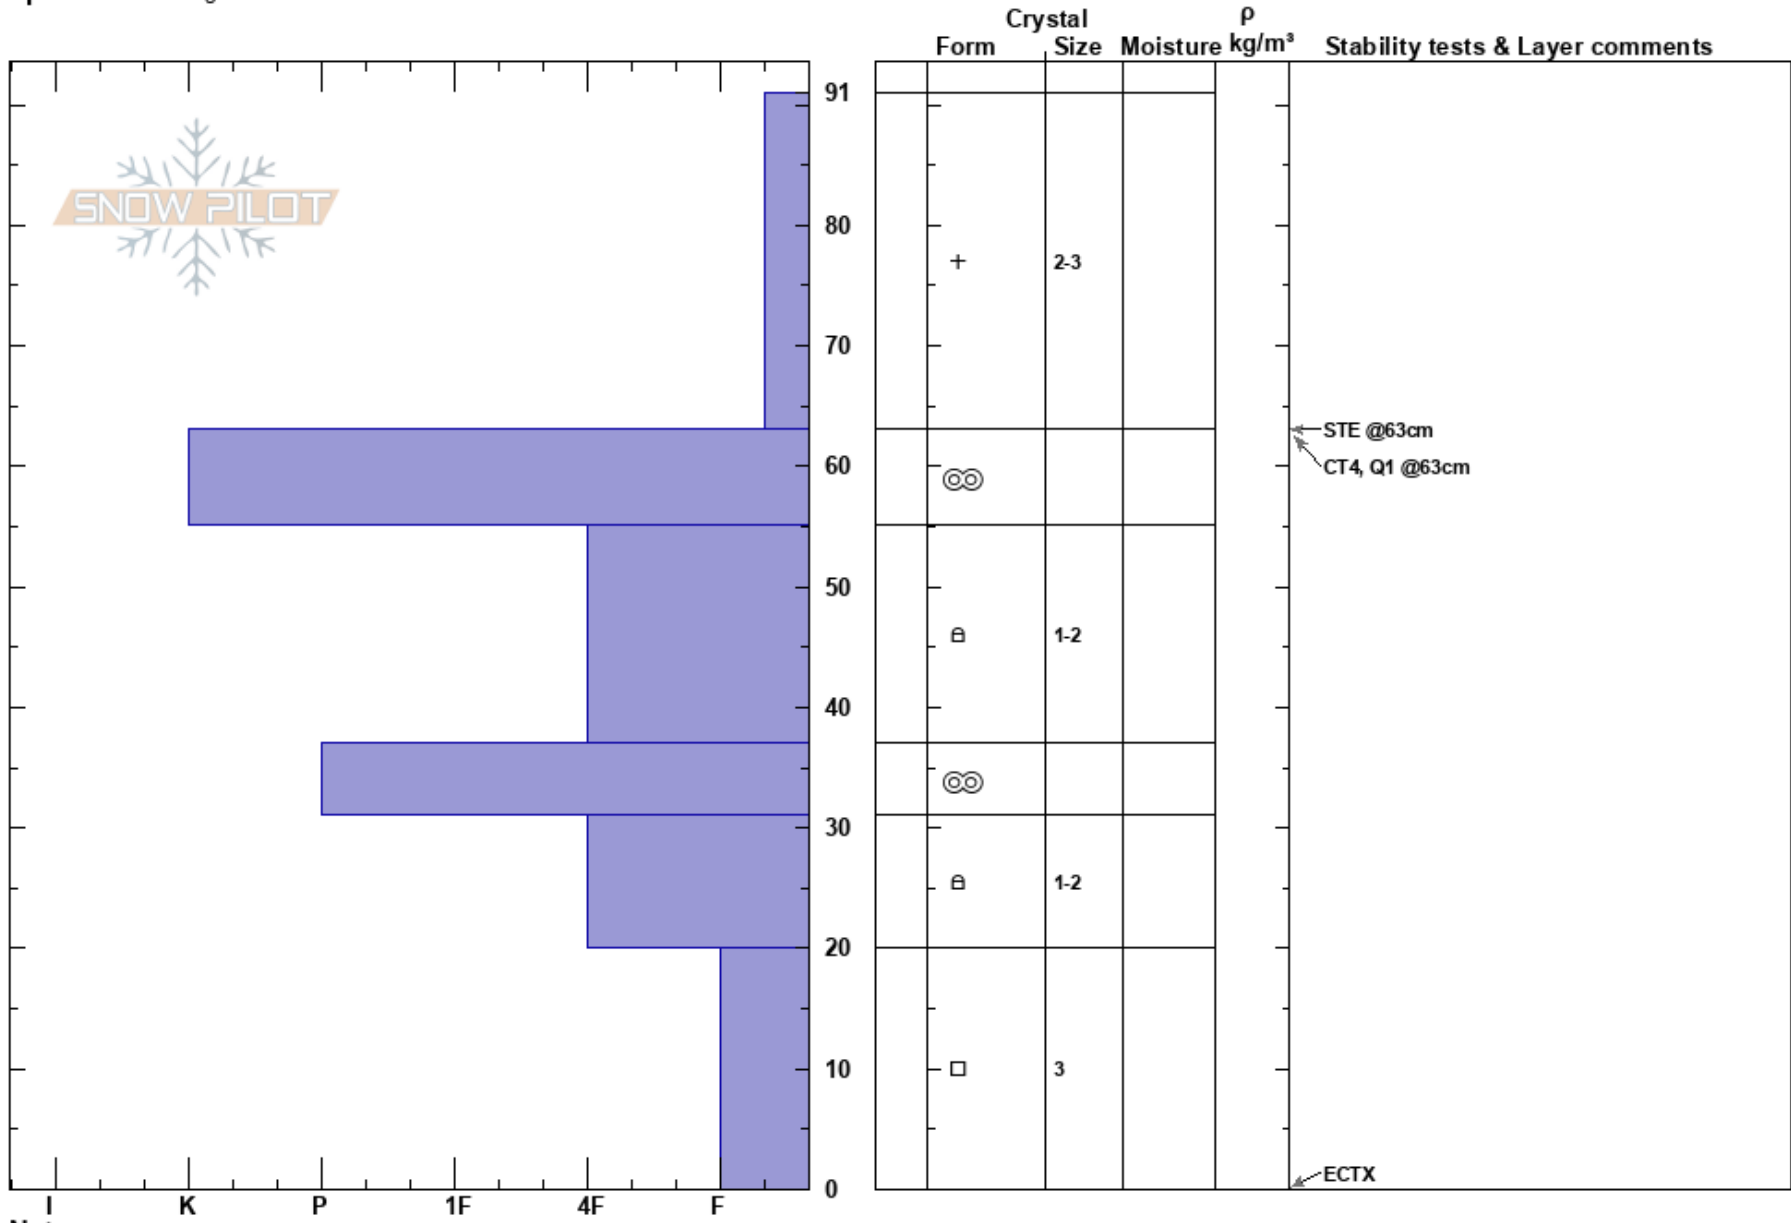

Dicks
 Bridger Range
 MT
 Elevation: 7950 ft
 Aspect: 132°
 Specifics: Pit dug in a Ski Area

Bridger Bowl
 03/07/2022 - 3:15pm
 Co-ord: 45.82178N, -110.92530W
 Slope Angle: 36°
 Wind Loading: previous

Stability:
 Air Temperature:
 Sky Cover: X
 Precipitation: NO
 Wind: S Light Breeze

HS:91
 PF: 28
 Layer Notes:

Notes: Ella