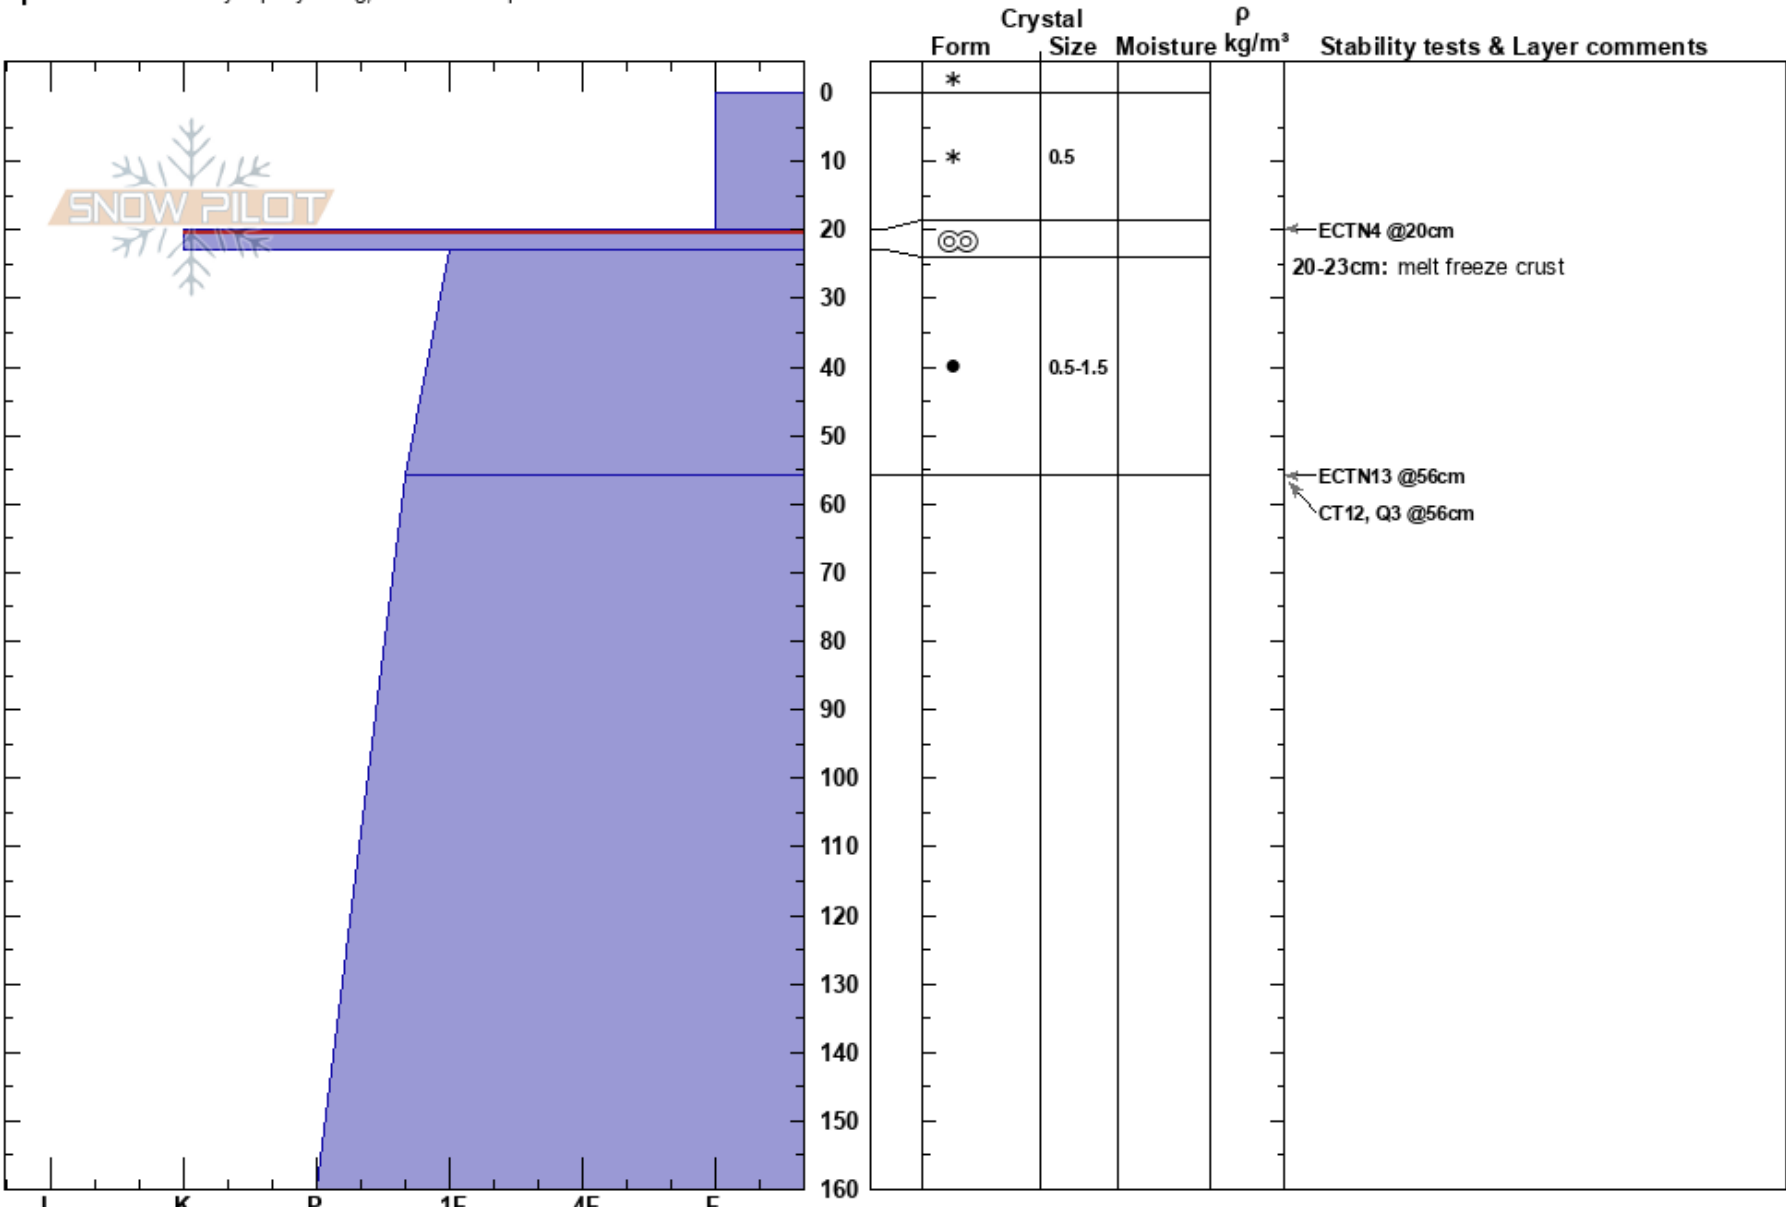

The Ramp
 Bridger Range
 MT
 Elevation: 2442 m
 Aspect: E
 Specifics: Instability rapidly rising; We skied slope

Jimurl Admin
 03/08/2022 - 1:36pm
 Co-ord: 45.82924N, -110.93025W
 Slope Angle: 31°
 Wind Loading: no

Stability: Good
 Air Temperature: -4°C
 Sky Cover: OVC
 Precipitation: S1
 Wind: Calm
 HS: 160
 PF: 23
 PS: 20
 20-23cm: melt freeze crust
 20-23cm: Problematic layer

Notes: we skied slope, cloudy ovc, calm wind,