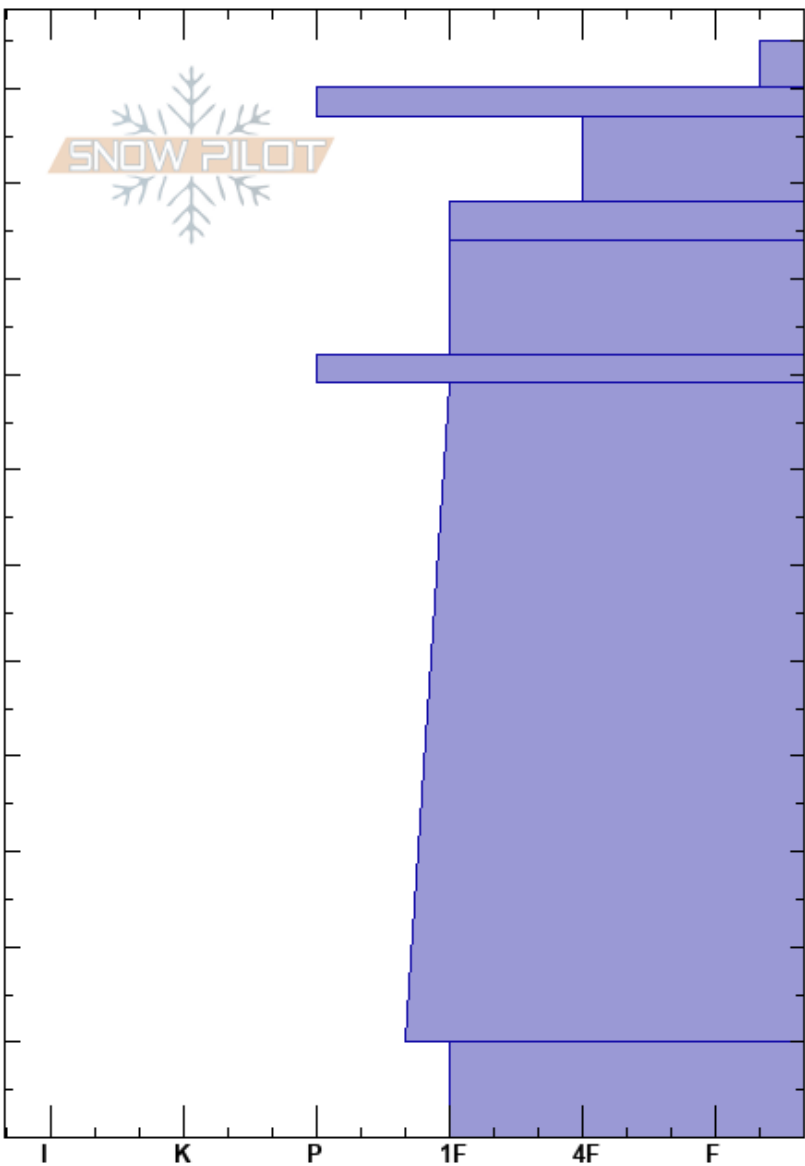

The Ramp
 Bridger Range
 MT
 Elevation: 7971 ft
 Aspect: 115°
 Specifics:

Hannah Marshall
 03/07/2022 - 12:00pm
 Co-ord: 45.82907N, -110.93008W
 Slope Angle: 26°
 Wind Loading:

Stability:
 Air Temperature:
 Sky Cover: BKN
 Precipitation: S-1
 Wind: N Calm

HS: 115

Layer Notes:

Height (ft)	Crystal		ρ kg/m ³	Stability tests & Layer comments
	Form	Size		
115				
110	*			
	⊙⊙			
100	/			
	⊙⊙			
90	⊖			
80	⊙⊙			
70				
60				
50				
40	⊖			
30				← ECTN30 @35cm
20				
10				
0	⊙⊙ (□)		M	