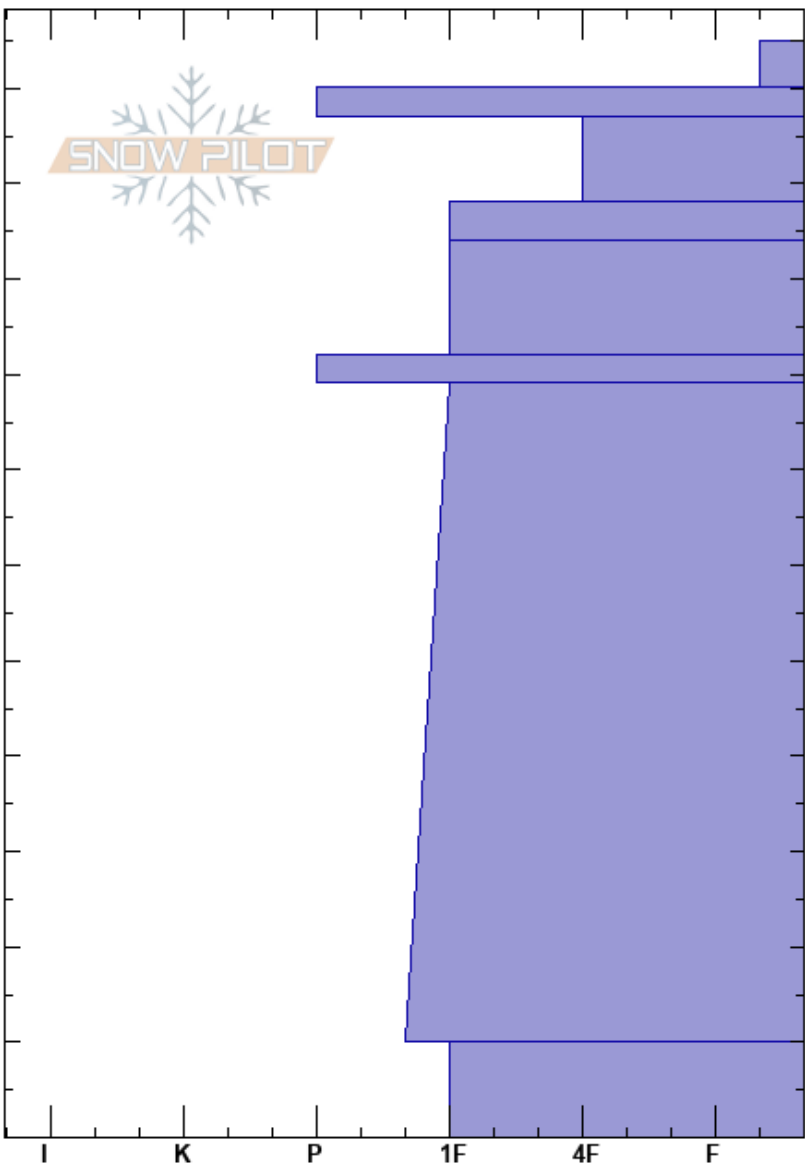

The Ramp
 Bridger Range
 MT
 Elevation: 7971 ft
 Aspect: 115°
 Specifics:

Hannah Marshall
 03/07/2022 - 12:00pm
 Co-ord: 45.82907N, -110.93008W
 Slope Angle: 26°
 Wind Loading:

Stability:
 Air Temperature:
 Sky Cover: BKN
 Precipitation: S-1
 Wind: N Calm

HS: 115

Layer Notes:

Height (ft)	Crystal		Moisture	ρ kg/m ³	Stability tests & Layer comments
	Form	Size			
115					
110	*				
100	⊙				
90	/				
80	⊙				
40	⊙				
10	⊙ (□)		M		

← ECTN30 @35cm

Notes: