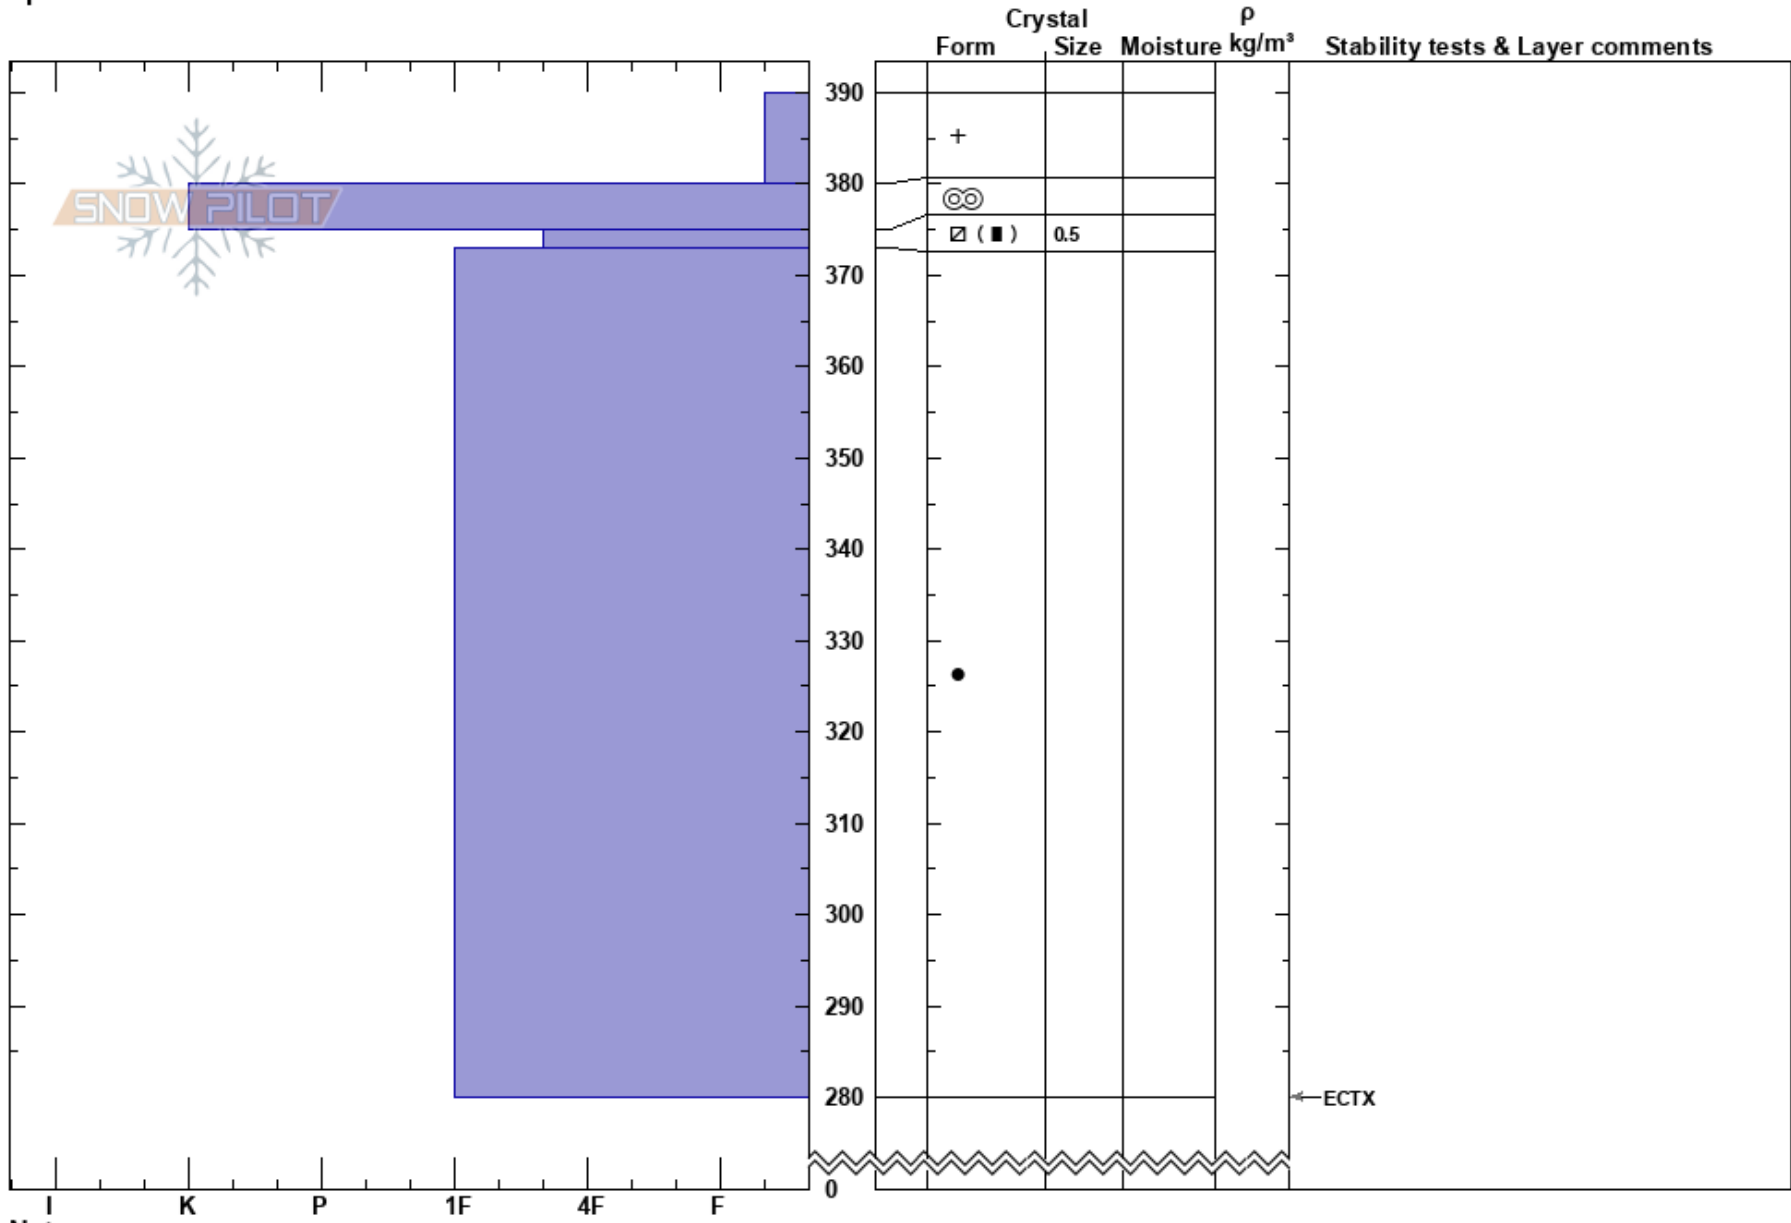

Wolverine Pass
 Cooke City
 MT
 Elevation: 9078 ft
 Aspect: 108°
 Specifics:

Hannah Marshall
 03/08/2022 - 1:30pm
 Co-ord: 45.06325N, -110.01073W
 Slope Angle: 25°
 Wind Loading:

Stability:
 Air Temperature:
 Sky Cover: BKN
 Precipitation: S-1
 Wind: NE Light Breeze

HS:390 Layer Notes:

Notes: