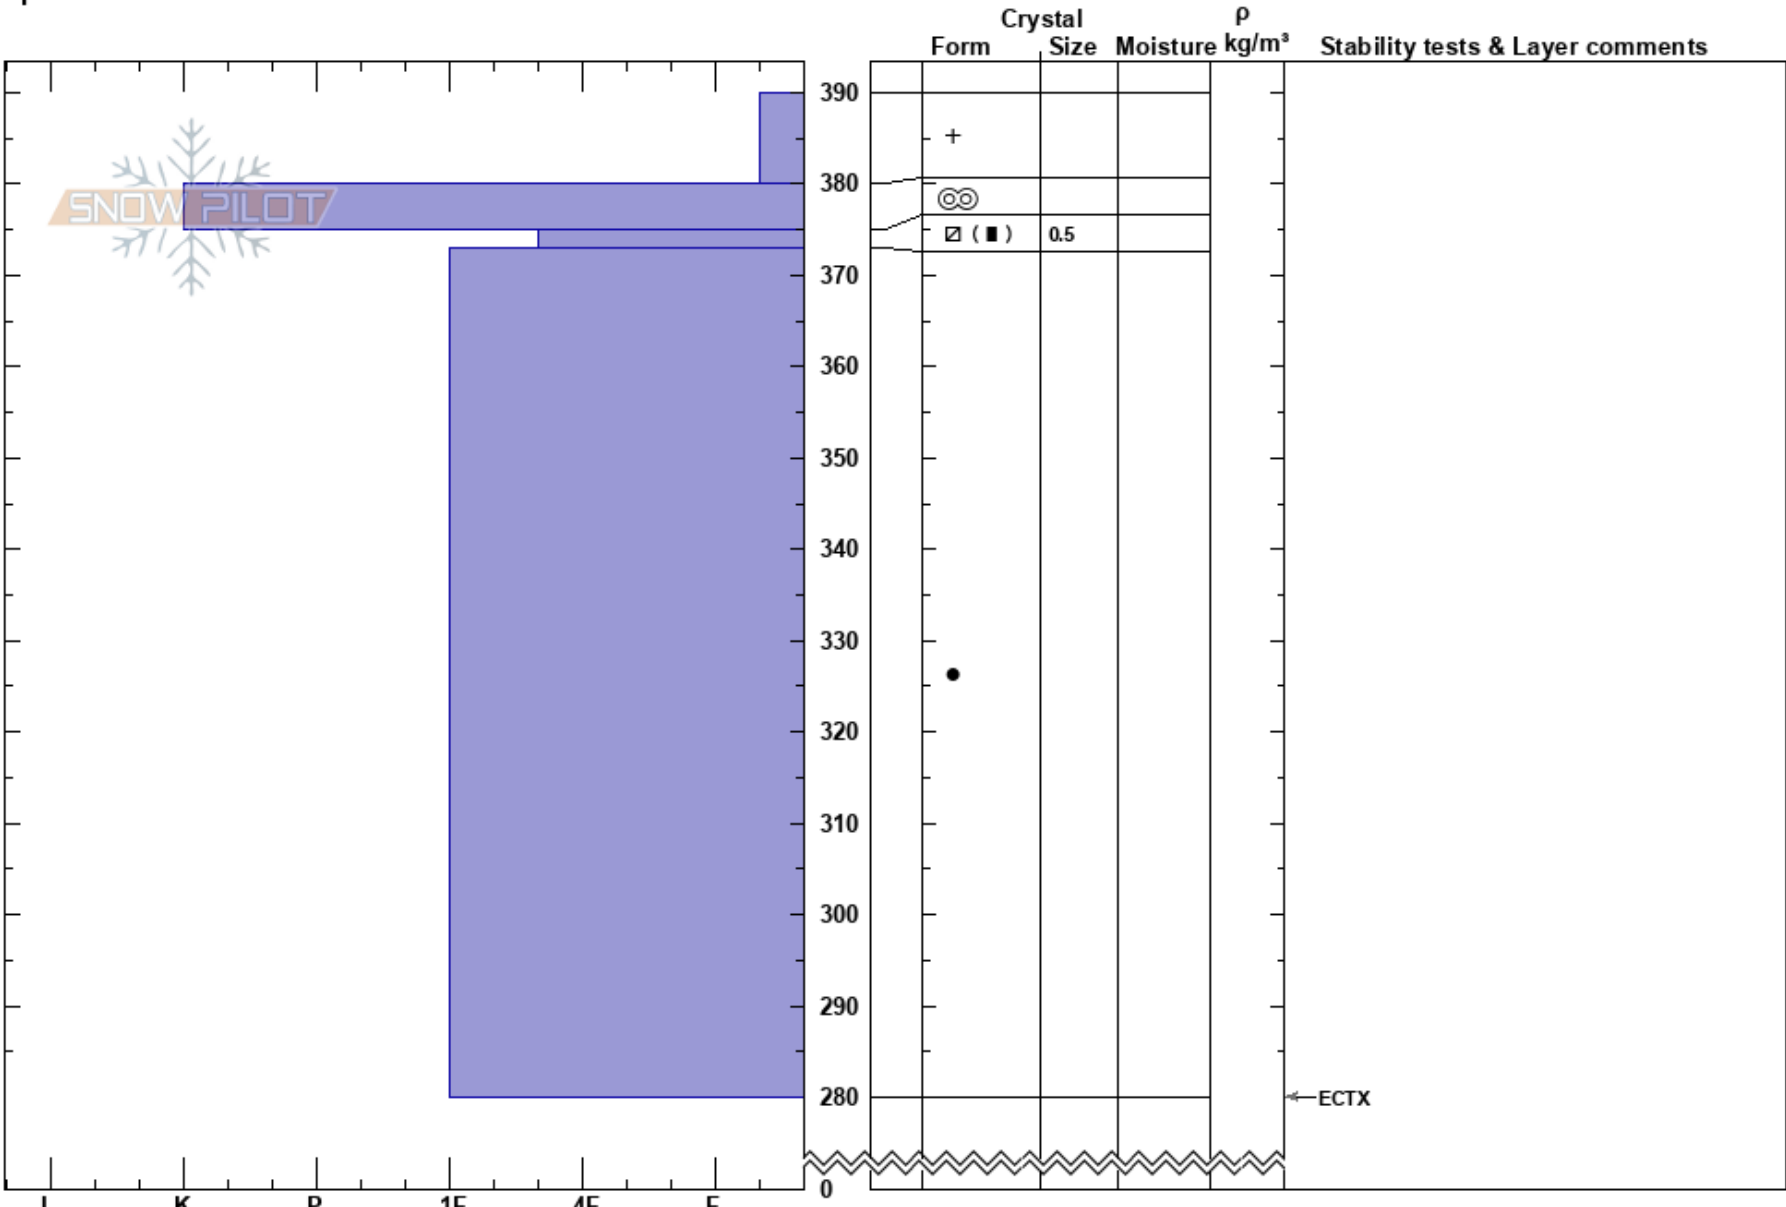

Wolverine Pass
 Cooke City
 MT
 Elevation: 9078 ft
 Aspect: 108°
 Specifics:

Hannah Marshall
 03/08/2022 - 1:30pm
 Co-ord: 45.06325N, -110.01073W
 Slope Angle: 25°
 Wind Loading:

Stability:
 Air Temperature:
 Sky Cover: BKN
 Precipitation: S-1
 Wind: NE Light Breeze

HS:390 Layer Notes:

Notes: