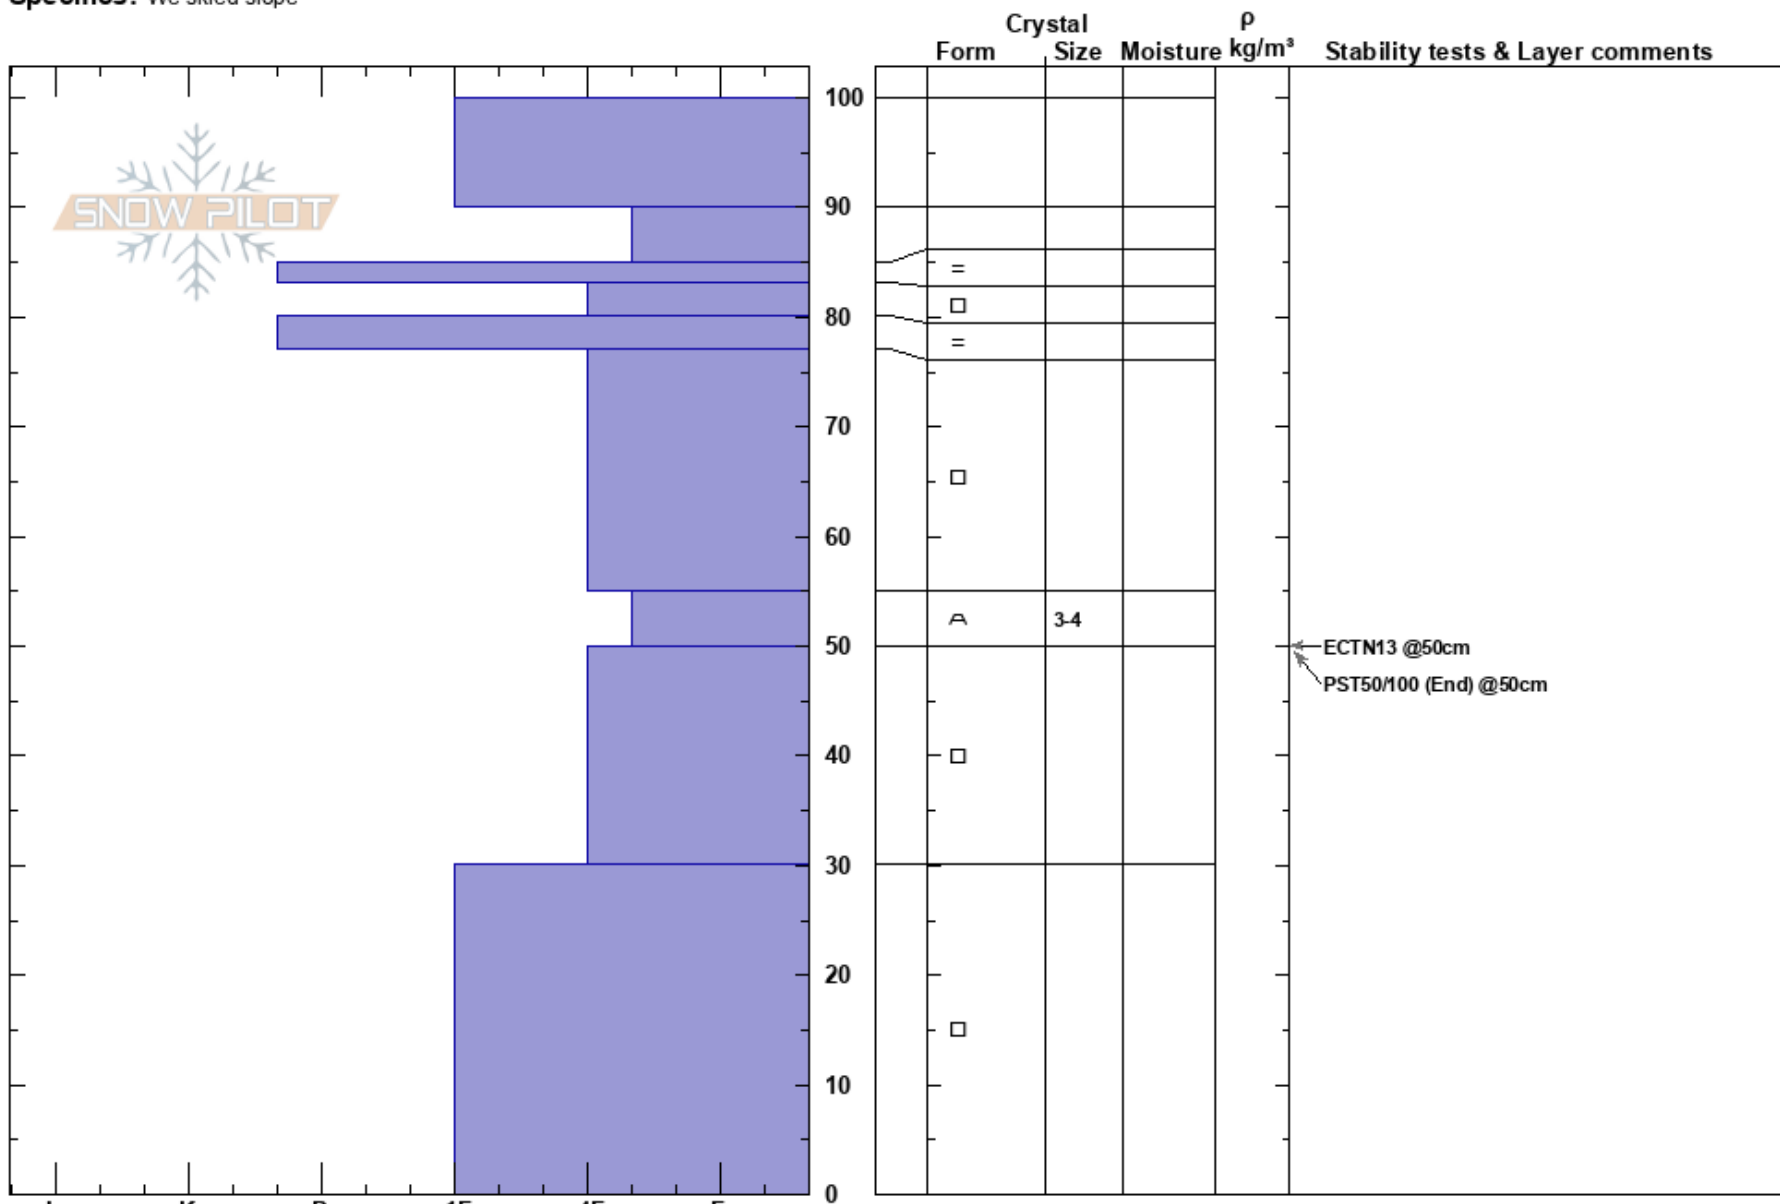

gunsight  
 Talkeetna Mountains  
 AK  
**Elevation:** 5300 ft  
**Aspect:** 140°  
**Specifics:** We skied slope

dave Van ham  
 03/08/2022 - 2:00pm  
**Co-ord:** 61.82450N, -147.56928W  
**Slope Angle:** 25°  
**Wind Loading:**

**Stability:**  
**Air Temperature:** HS: 100  
 55-50cm: Problematic layer  
**Sky Cover:** FEW  
**Precipitation:** NO  
**Wind:** Calm

**Notes:** HUGE spatial variability. Pit not representative of the snowpack 10 feet above (HS 15)... Hand pit at 6k - HS 100. top 10cm+ POW. Right side up snow pack down to 35cm from ground. 1F>4F facets.