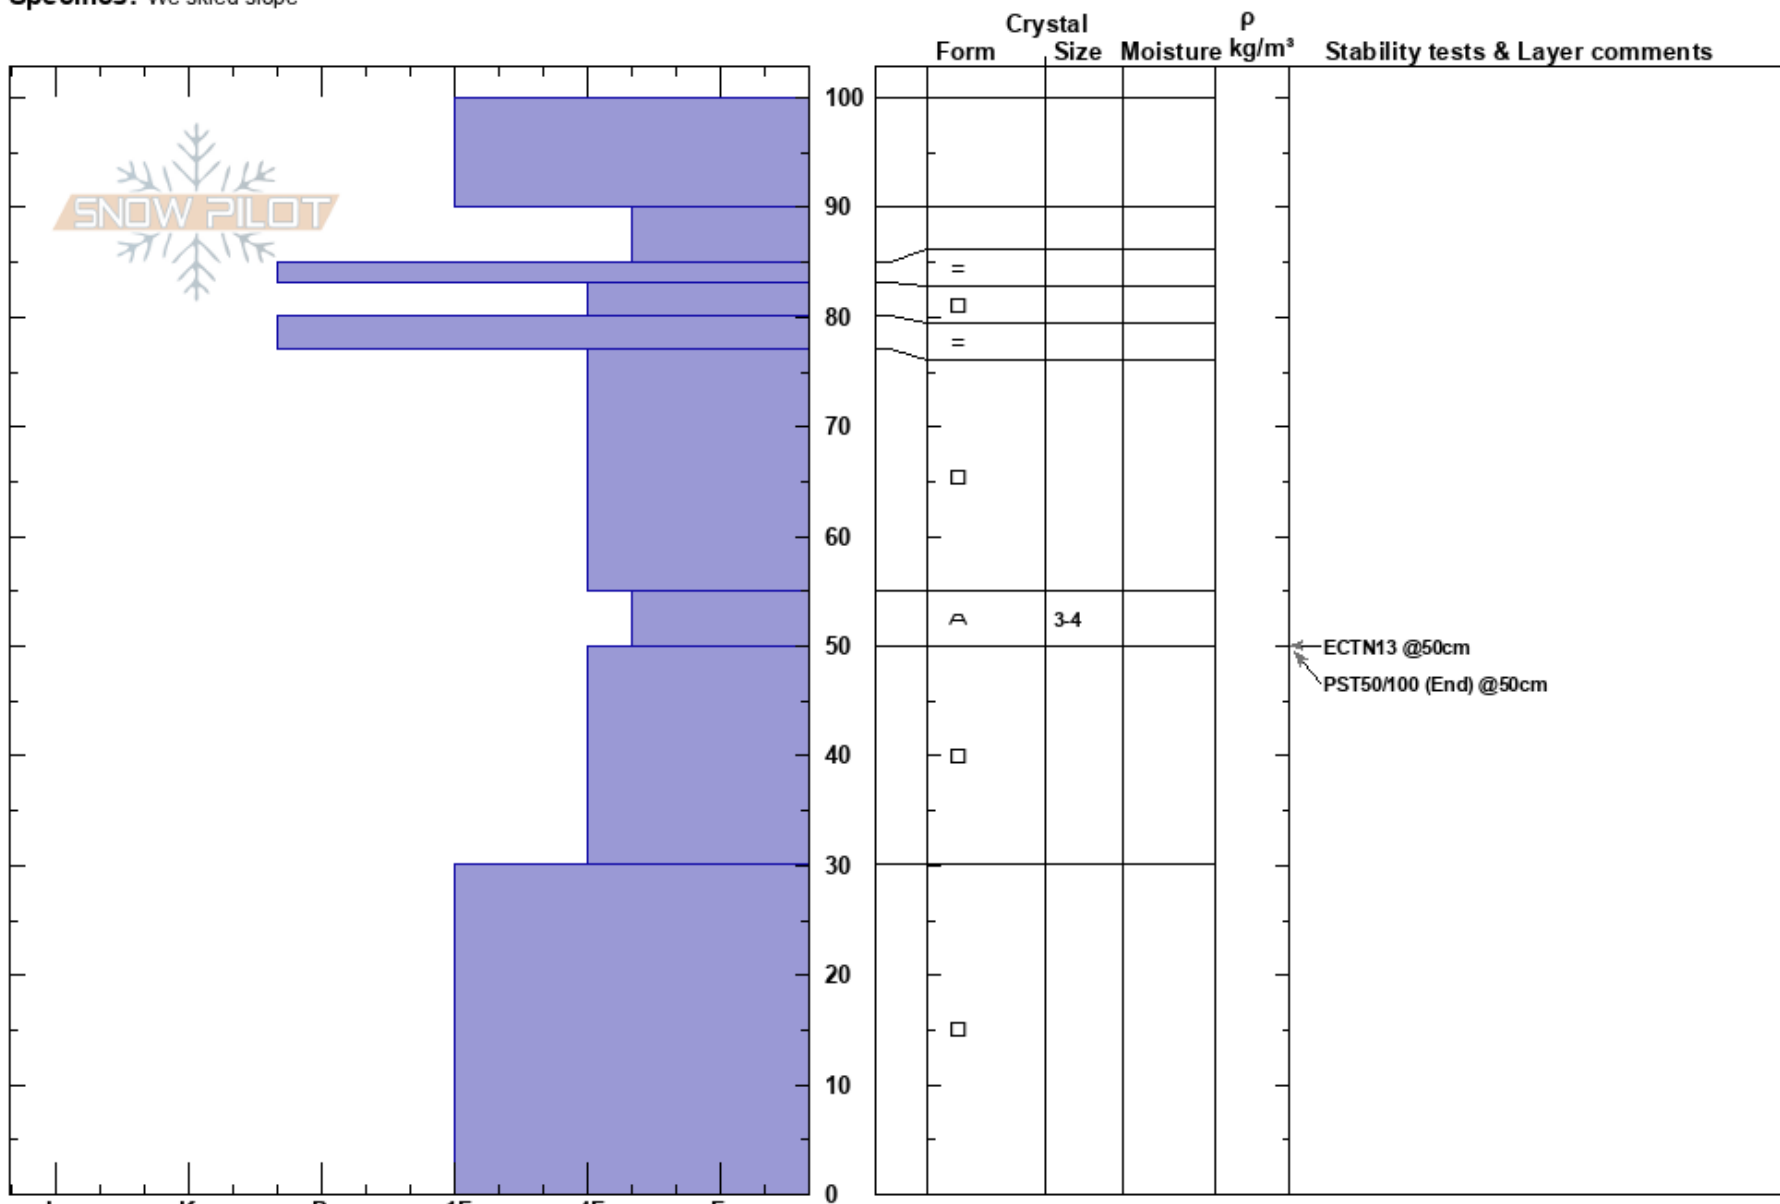

gunsight
 Talkeetna Mountains
 AK
Elevation: 5300 ft
Aspect: 140°
Specifics: We skied slope

dave Van ham
 03/08/2022 - 2:00pm
Co-ord: 61.82450N, -147.56928W
Slope Angle: 25°
Wind Loading:

Stability:
Air Temperature: HS: 100
 55-50cm: Problematic layer
Sky Cover: FEW
Precipitation: NO
Wind: Calm

Notes: HUGE spatial variability. Pit not representative of the snowpack 10 feet above (HS 15)... Hand pit at 6k - HS 100. top 10cm+ POW. Right side up snow pack down to 35cm from ground. 1F>4F facets.