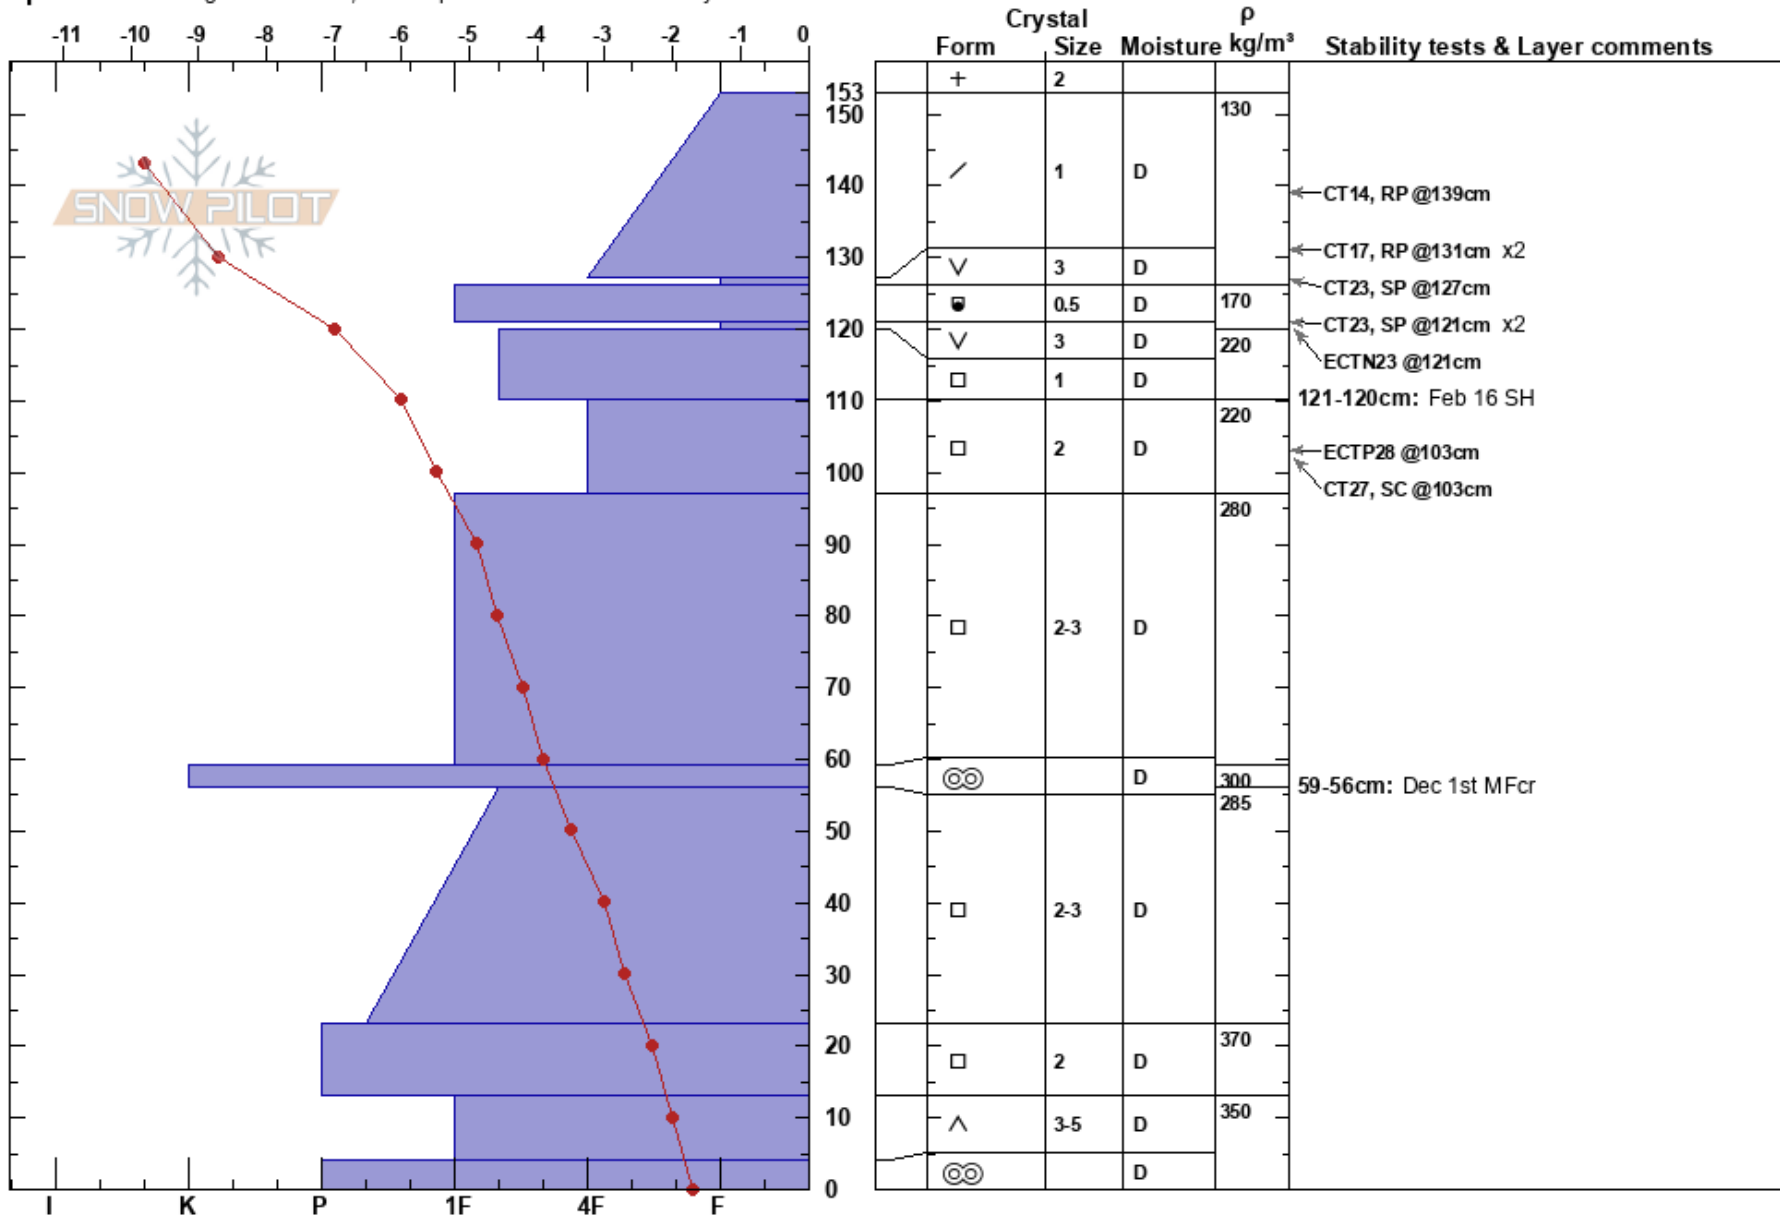

March Summit Monthly
 Purcell
 BC
 Elevation: 2340 m
 Aspect: NE

Panorama Avalanche Office
 08/03/2022 - 12:00
 Co-ord:
 Slope Angle: 0°
 Wind Loading: no

Stability:
 Air Temperature: -14°C
 Sky Cover: SCT
 Precipitation: NO
 Wind: NE Light Breeze

HS: 153
 Layer Notes:
 127-126cm: Feb 27 SH
 121-120cm: Feb 16 SH
 59-56cm: Dec 1st MFcr

Specifics: Pit dug in a Ski Area; Pit is representative of backcountry

Notes: Obs: AG, CG. Full profile in study plot. Open grassy bench at TL.