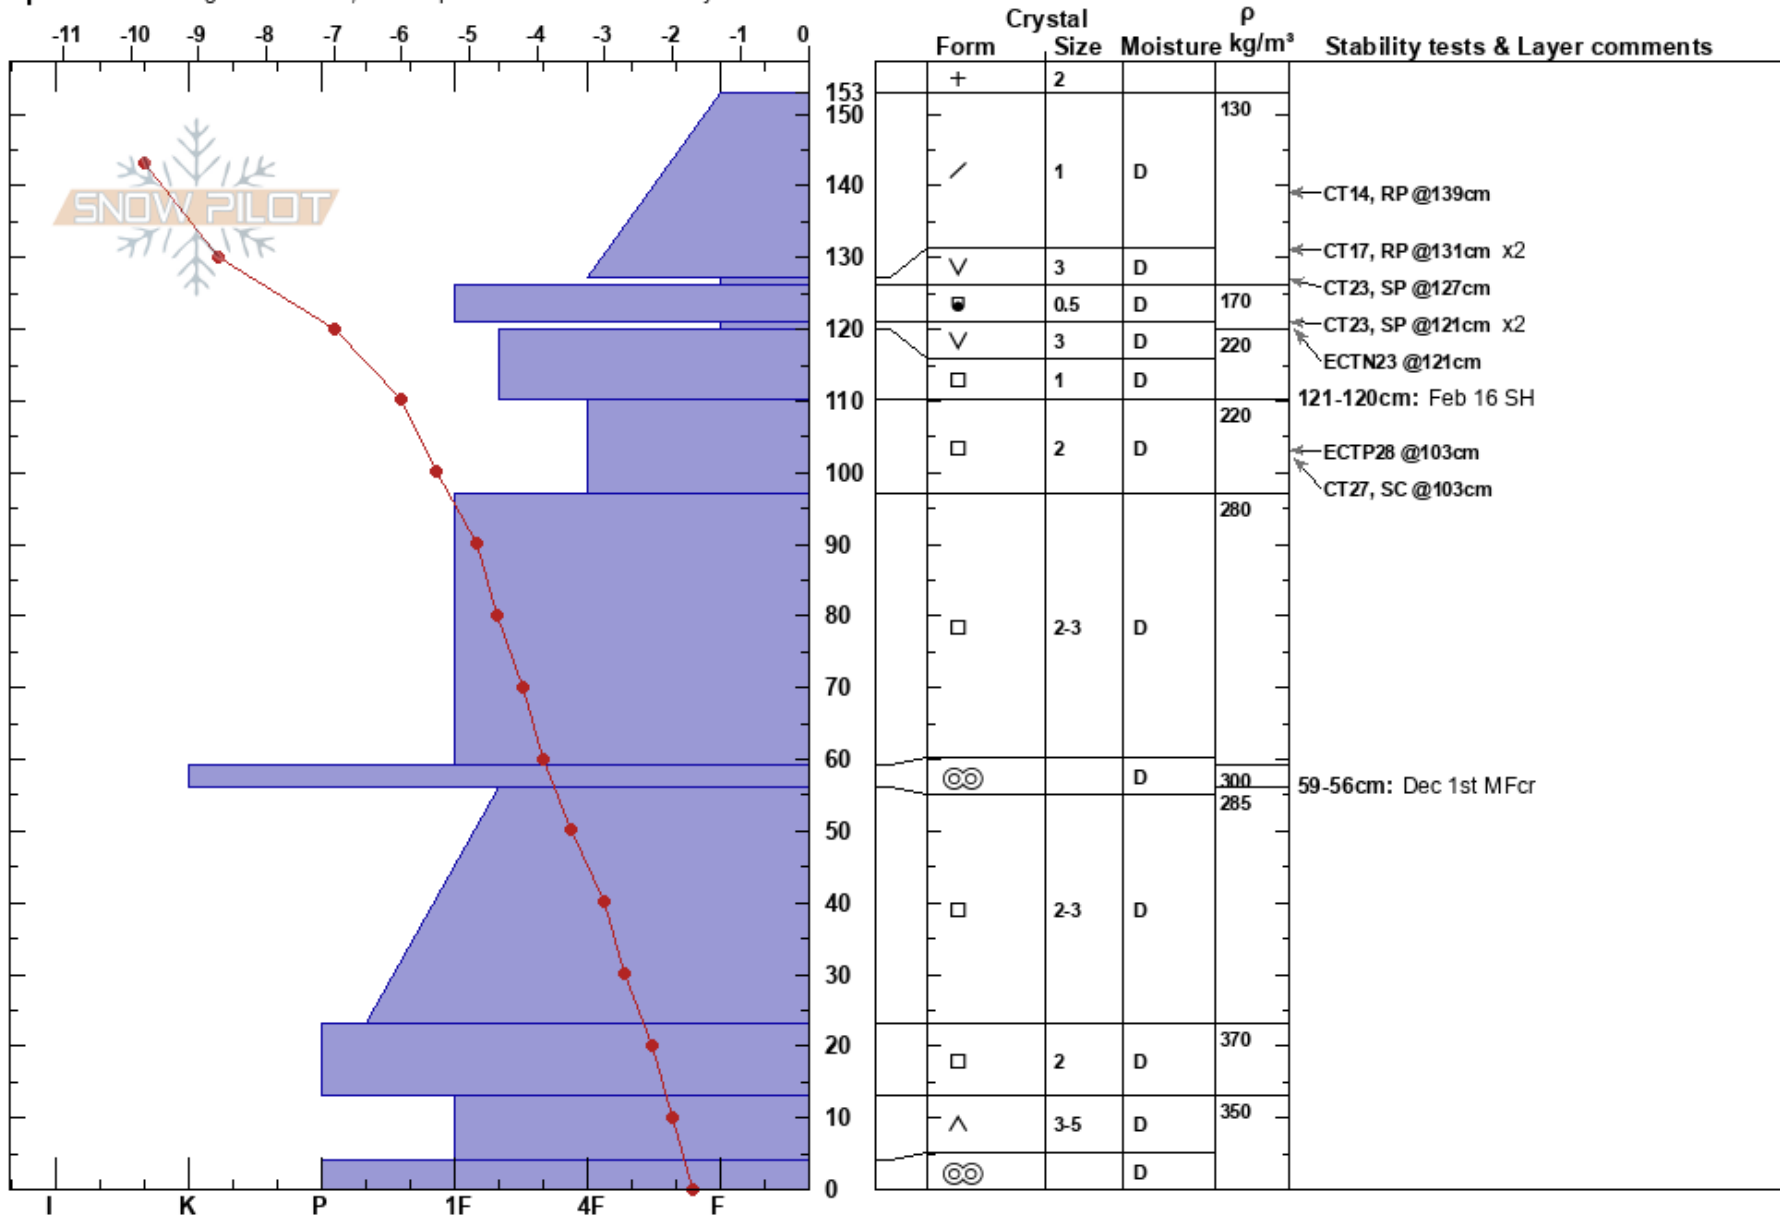

March Summit Monthly  
 Purcell  
 BC  
 Elevation: 2340 m  
 Aspect: NE

Panorama Avalanche Office  
 08/03/2022 - 12:00  
 Co-ord:  
 Slope Angle: 0°  
 Wind Loading: no

Stability:  
 Air Temperature: -14°C  
 Sky Cover: SCT  
 Precipitation: NO  
 Wind: NE Light Breeze

HS: 153  
 Layer Notes:  
 127-126cm: Feb 27 SH  
 121-120cm: Feb 16 SH  
 59-56cm: Dec 1st MFcr

Specifics: Pit dug in a Ski Area; Pit is representative of backcountry

Notes: Obs: AG, CG. Full profile in study plot. Open grassy bench at TL.