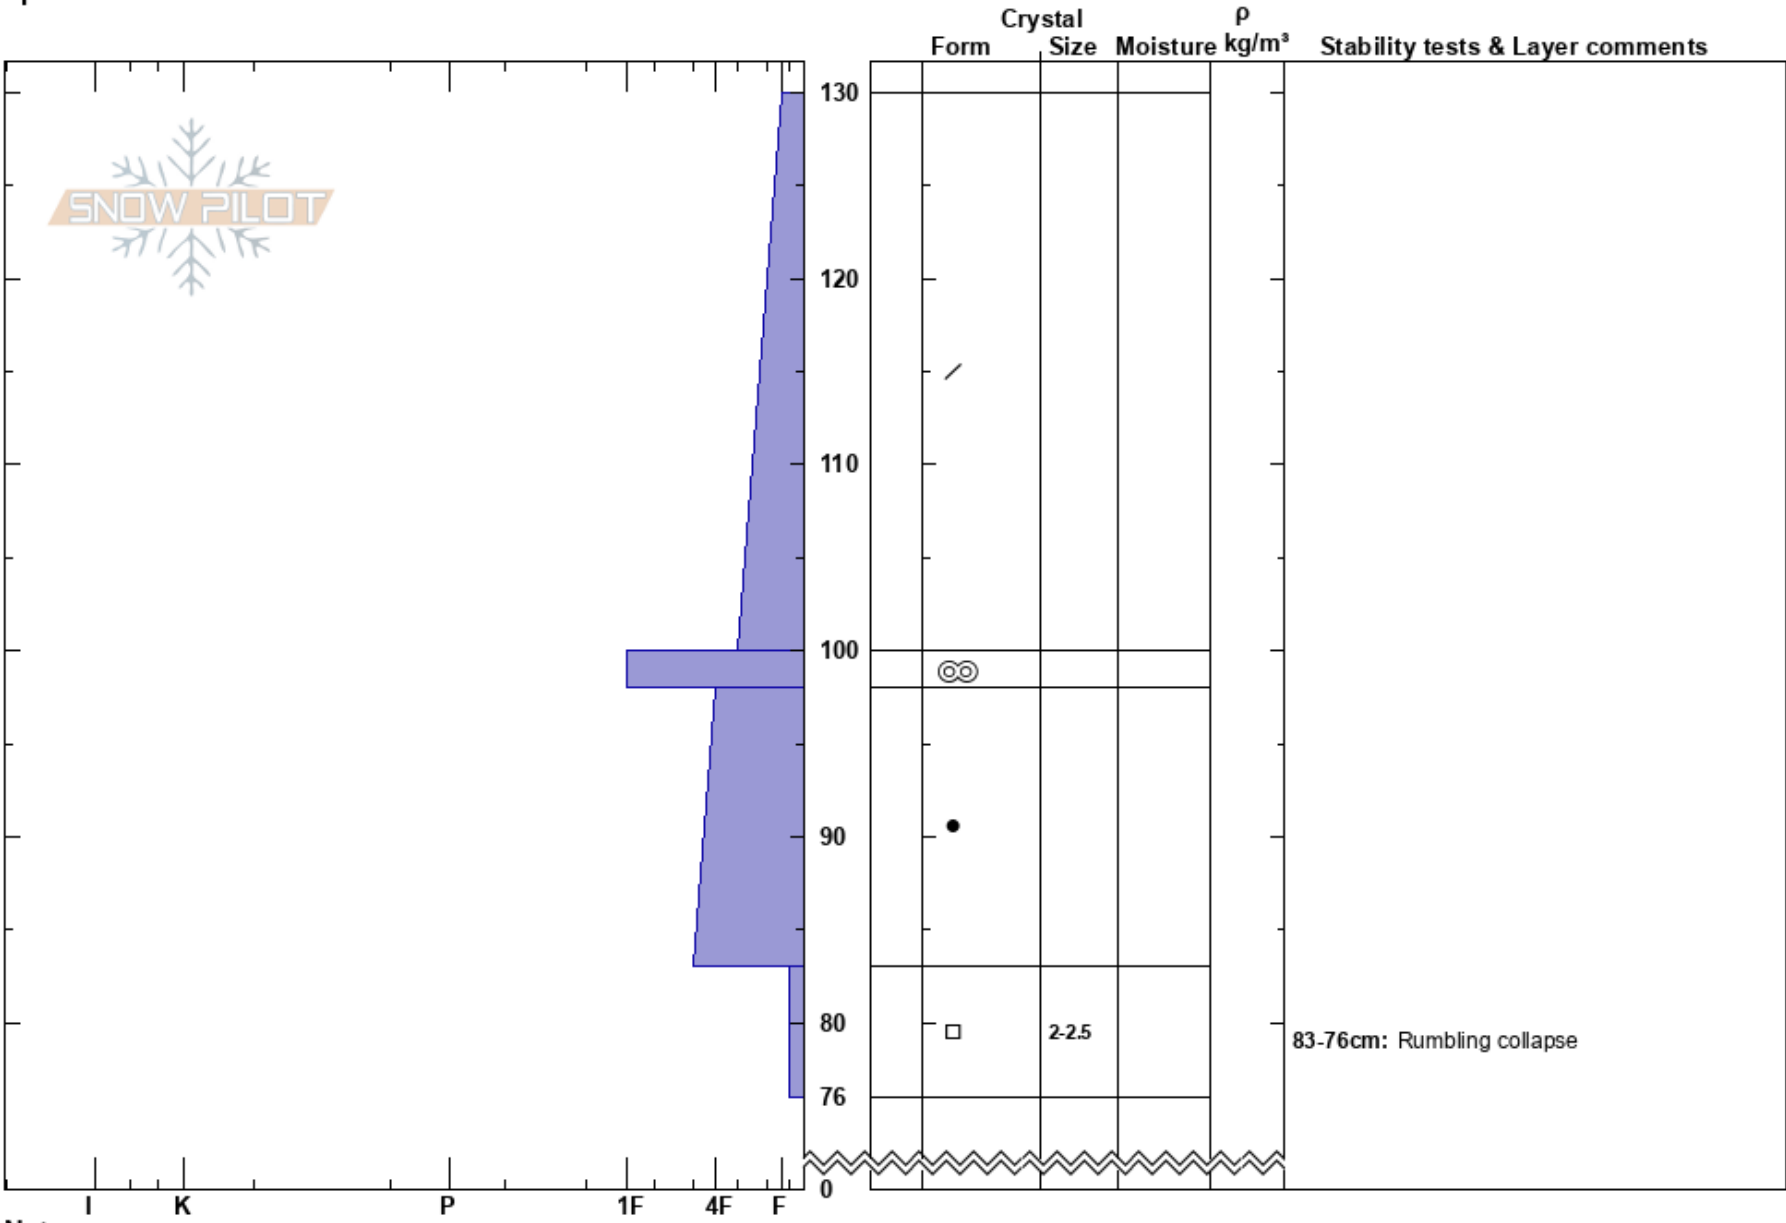

West Brush
 Elk Mountains
 CO
 Elevation: 9944 ft
 Aspect: 90°
 Specifics:

Zach Guy
 03/08/2022 - 11:00am
 Co-ord: 38.93530N, -106.88609W
 Slope Angle: 31°
 Wind Loading: no

Stability:
 Air Temperature:
 Sky Cover: CLR
 Precipitation: NO
 Wind: Calm

HS: 130
 Layer Notes:
 83-76cm: Rumbling collapse
 83-76cm: Problematic layer

Notes: