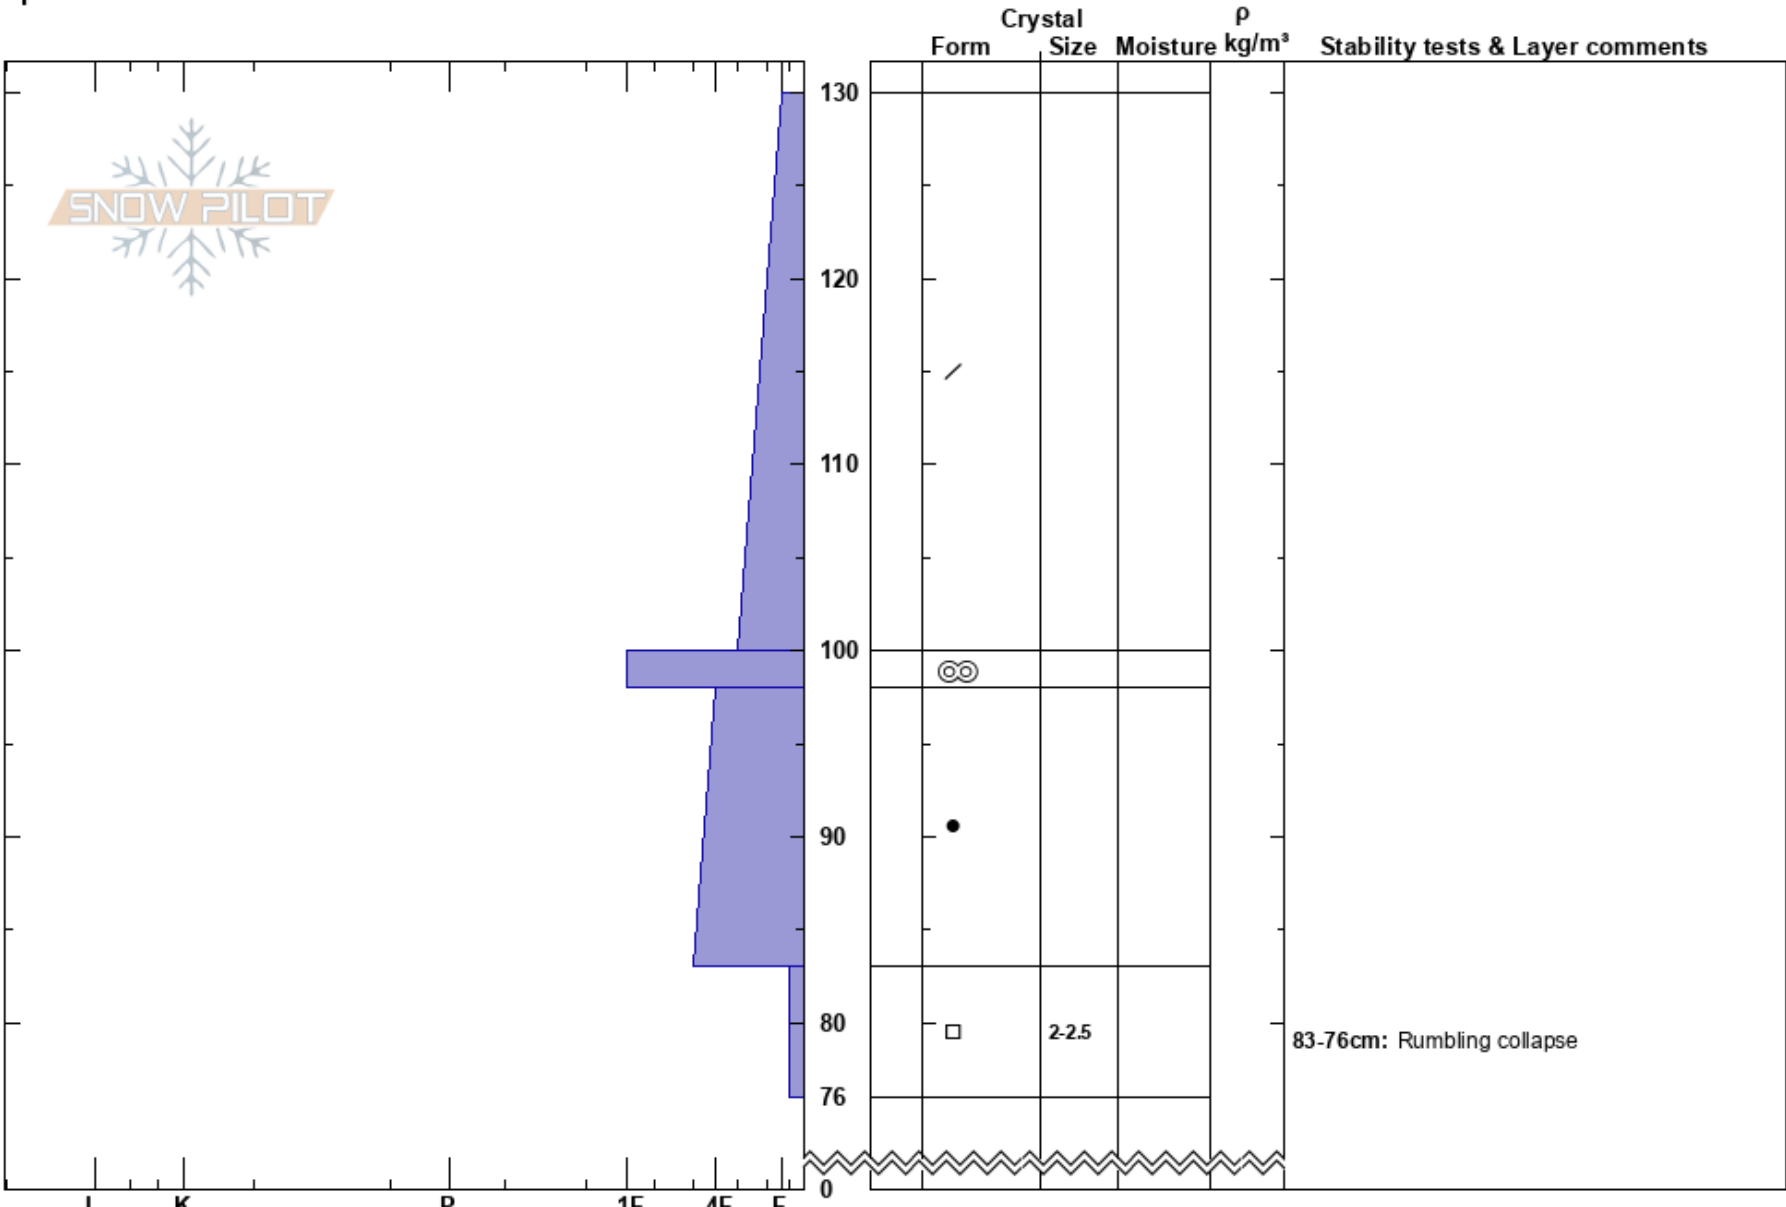

West Brush
 Elk Mountains
 CO
Elevation: 9944 ft
Aspect: 90°
Specifics:

Zach Guy
 03/08/2022 - 11:00am
Co-ord: 38.93530N, -106.88609W
Slope Angle: 31°
Wind Loading: no

Stability:
Air Temperature:
Sky Cover: CLR
Precipitation: NO
Wind: Calm

HS: 130
Layer Notes:
 83-76cm: Rumbling collapse
 83-76cm: Problematic layer

Notes: