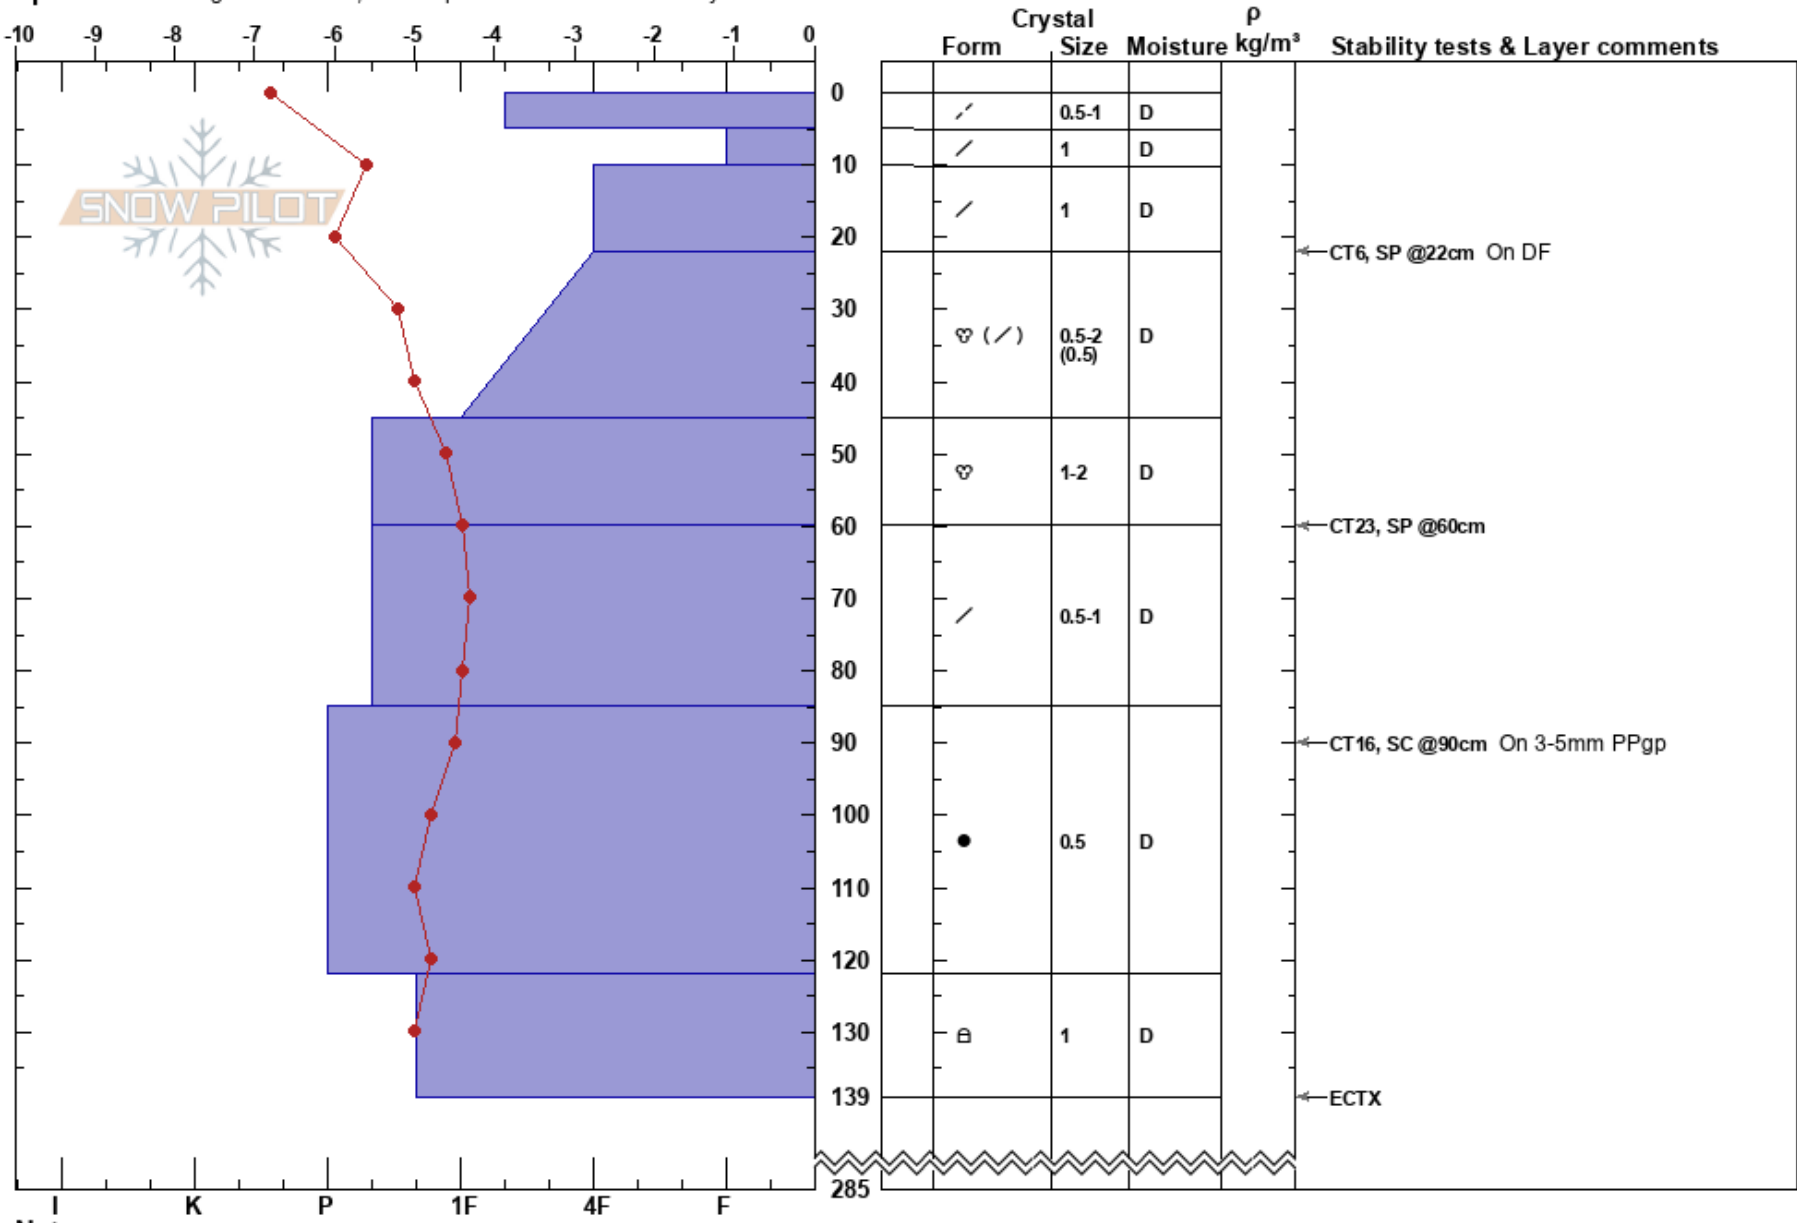

Papa Bear Mid  
 Lizard Range  
 BC  
**Elevation:** 1985 m  
**Aspect:** SE  
**Specifics:** Pit dug in a Ski Area; Pit is representative of backcountry

Benji Bradford  
 07/03/2022 - 11:06  
**Co-ord:**  
**Slope Angle:** 41°  
**Wind Loading:** previous

**Stability:**  
**Air Temperature:** -7°C  
**Sky Cover:** BKN  
**Precipitation:** NO  
**Wind:** SW Calm

**HS:** 285

**Layer Notes:**

**Notes:** CT16 Down 90cm on PPgp not repeatable