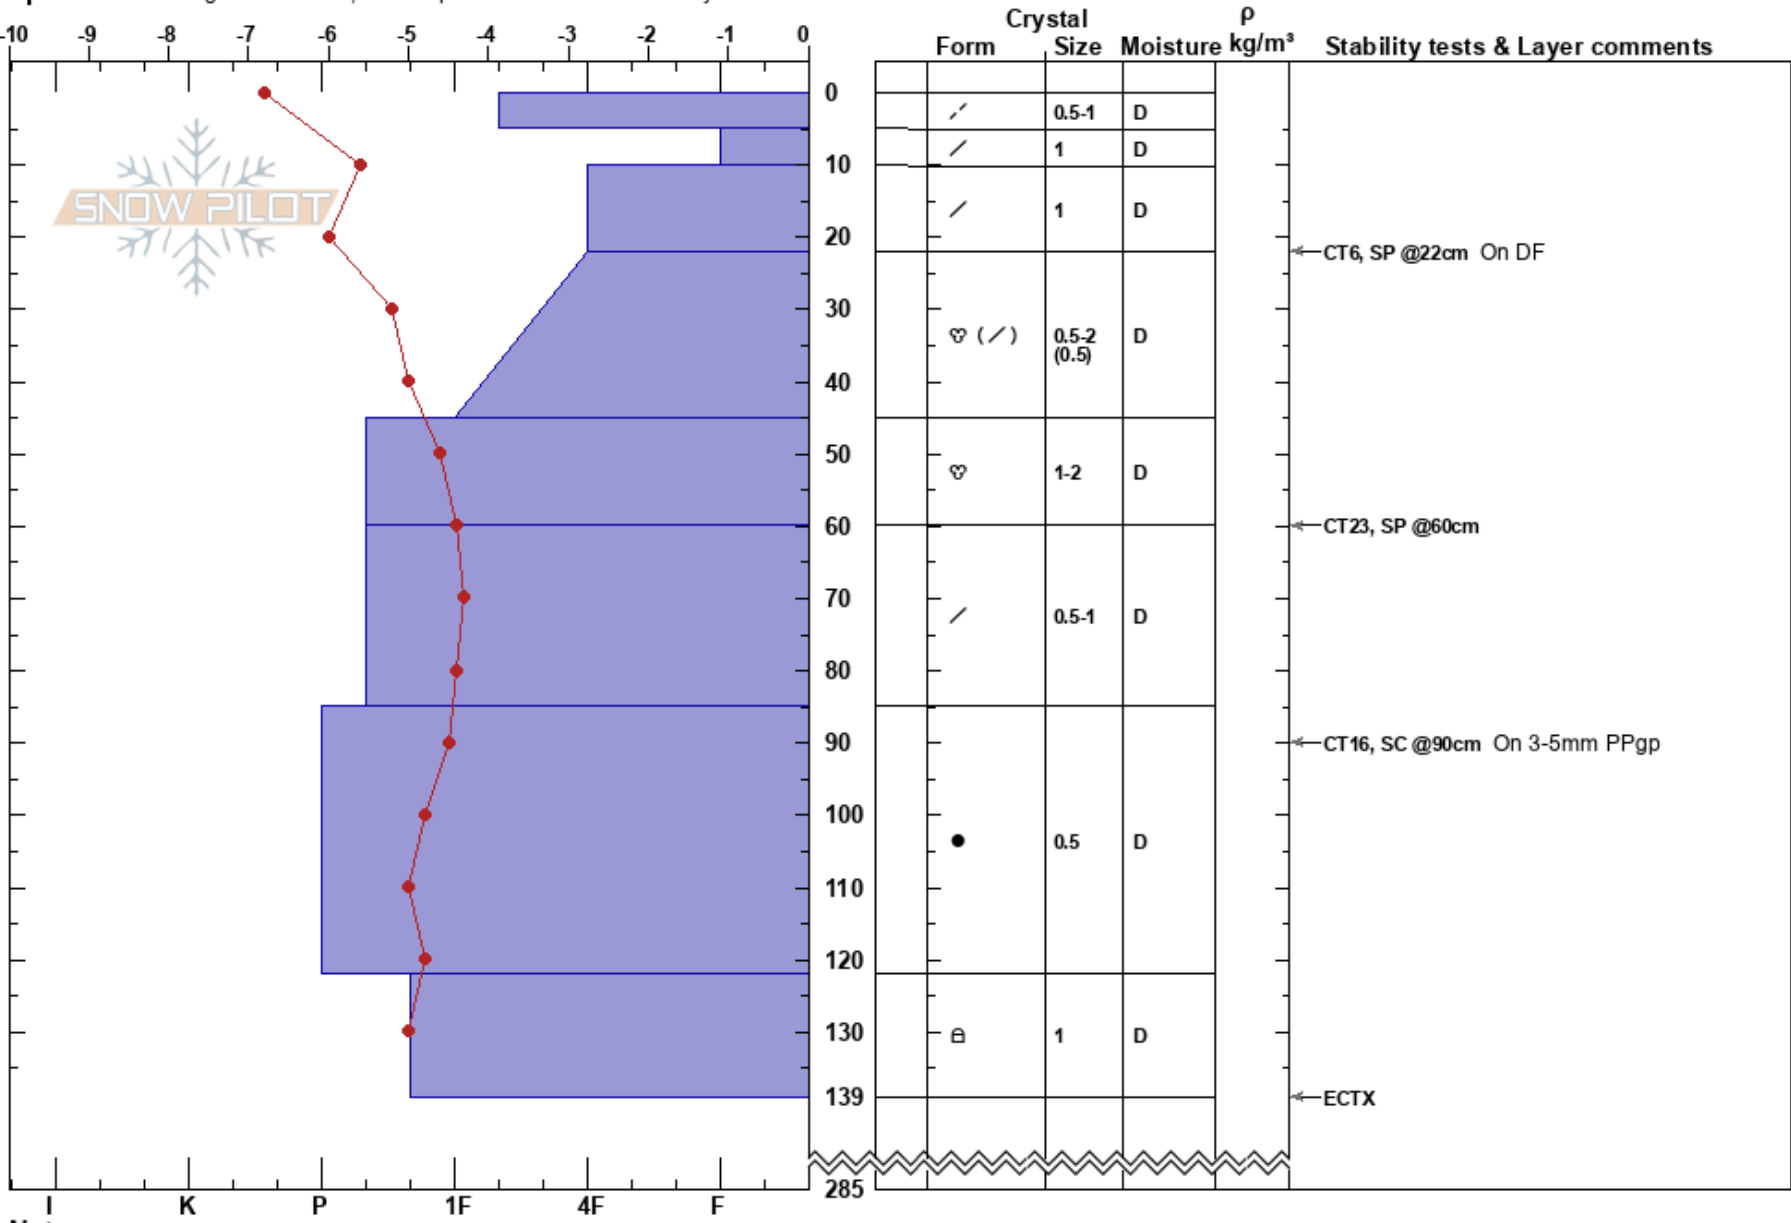

Papa Bear Mid  
 Lizard Range  
 BC  
**Elevation:** 1985 m  
**Aspect:** SE  
**Specifics:** Pit dug in a Ski Area; Pit is representative of backcountry

Benji Bradford  
 07/03/2022 - 11:06  
**Co-ord:**  
**Slope Angle:** 41°  
**Wind Loading:** previous

**Stability:**  
**Air Temperature:** -7°C  
**Sky Cover:** BKN  
**Precipitation:** NO  
**Wind:** SW Calm

**HS:** 285  
**PF:** 35  
**Layer Notes:**

**Notes:** CT16 Down 90cm on PPgp not repeatable