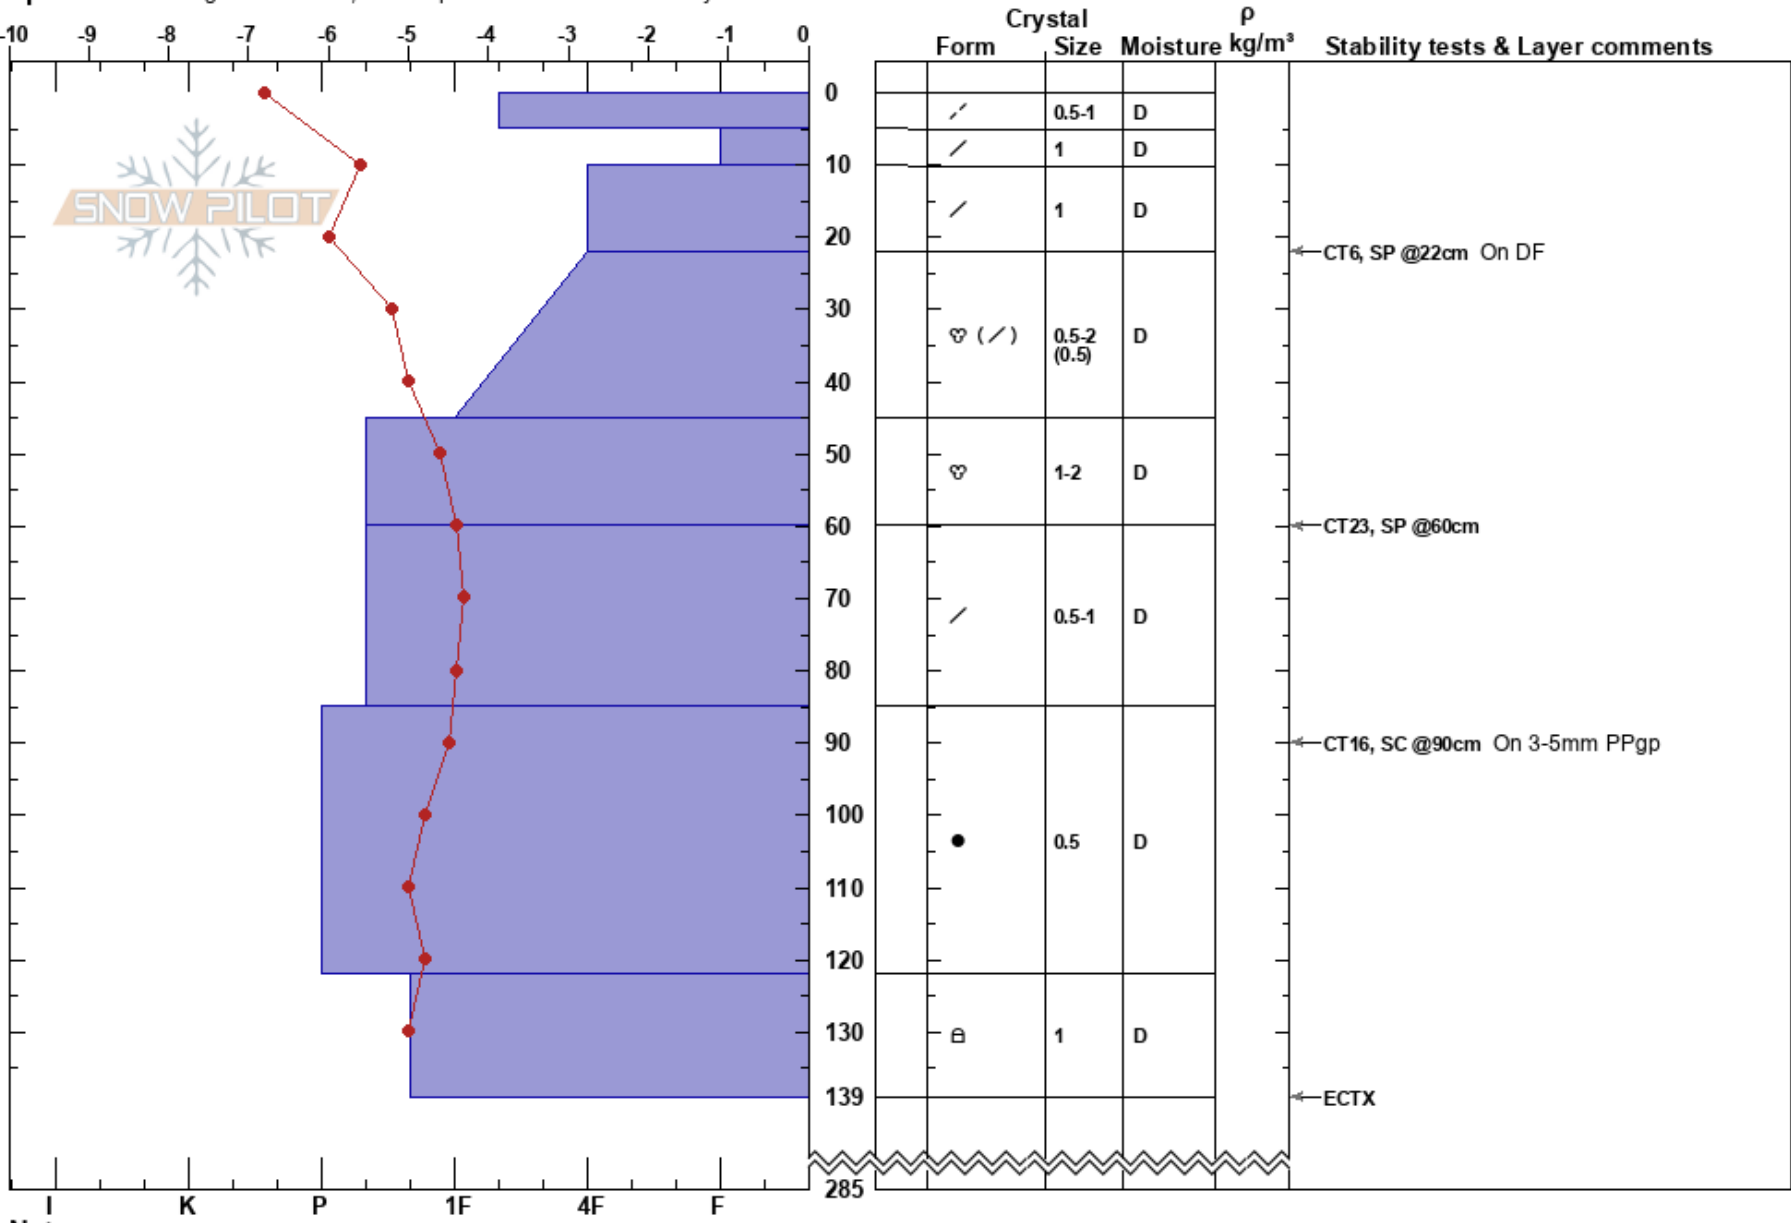

Papa Bear Mid
 Lizard Range
 BC
 Elevation: 1985 m
 Aspect: SE
 Specifics: Pit dug in a Ski Area; Pit is representative of backcountry

Benji Bradford
 07/03/2022 - 11:06
 Co-ord:
 Slope Angle: 41°
 Wind Loading: previous

Stability: **HS:285**
 Air Temperature: -7°C
 Sky Cover: BKN
 Precipitation: NO
 Wind: SW Calm

Layer Notes:

Notes: CT16 Down 90cm on PPgp not repeatable