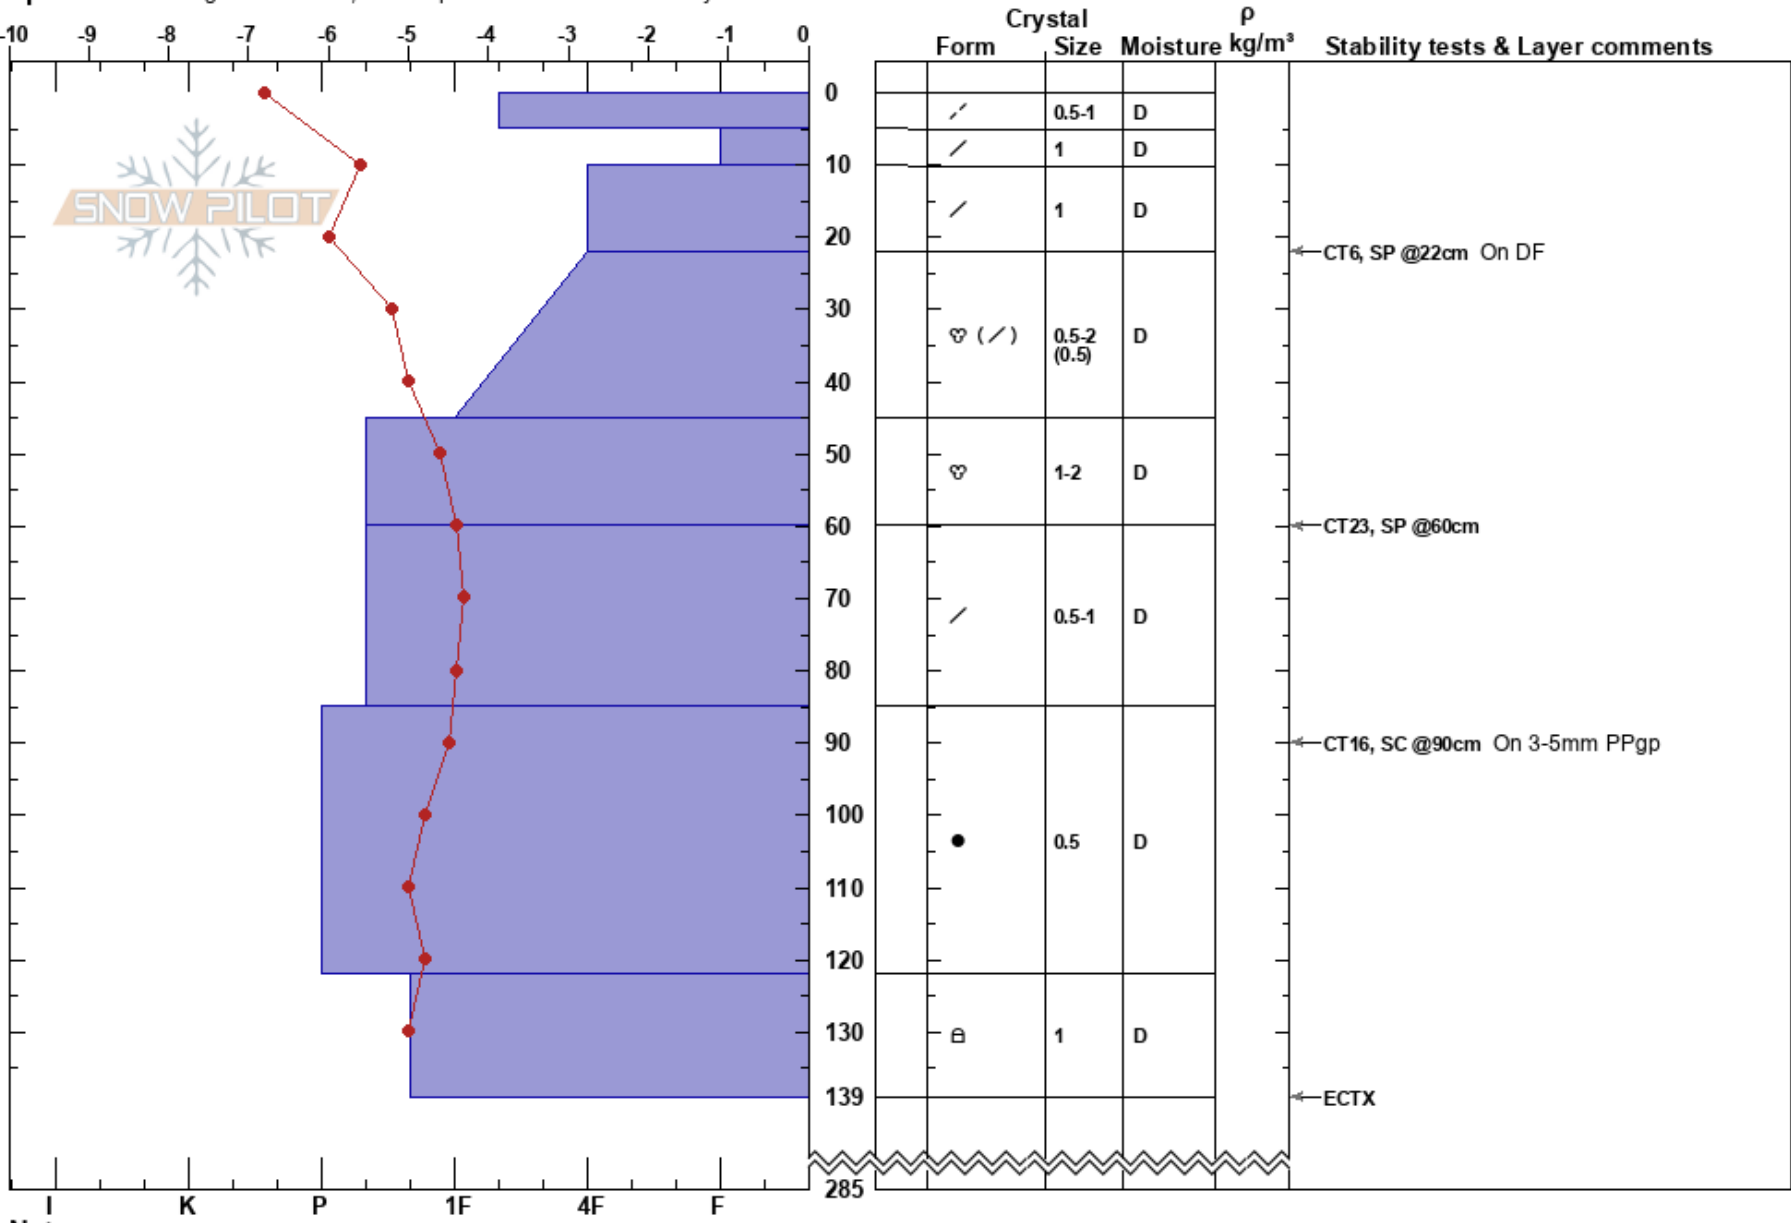

Papa Bear Mid
 Lizard Range
 BC
Elevation: 1985 m
Aspect: SE
Specifics: Pit dug in a Ski Area; Pit is representative of backcountry

Benji Bradford
 07/03/2022 - 11:06
Co-ord:
Slope Angle: 41°
Wind Loading: previous

Stability:
Air Temperature: -7°C
Sky Cover: BKN
Precipitation: NO
Wind: SW Calm

HS: 285
PF: 35
Layer Notes:

Notes: CT16 Down 90cm on PPgp not repeatable