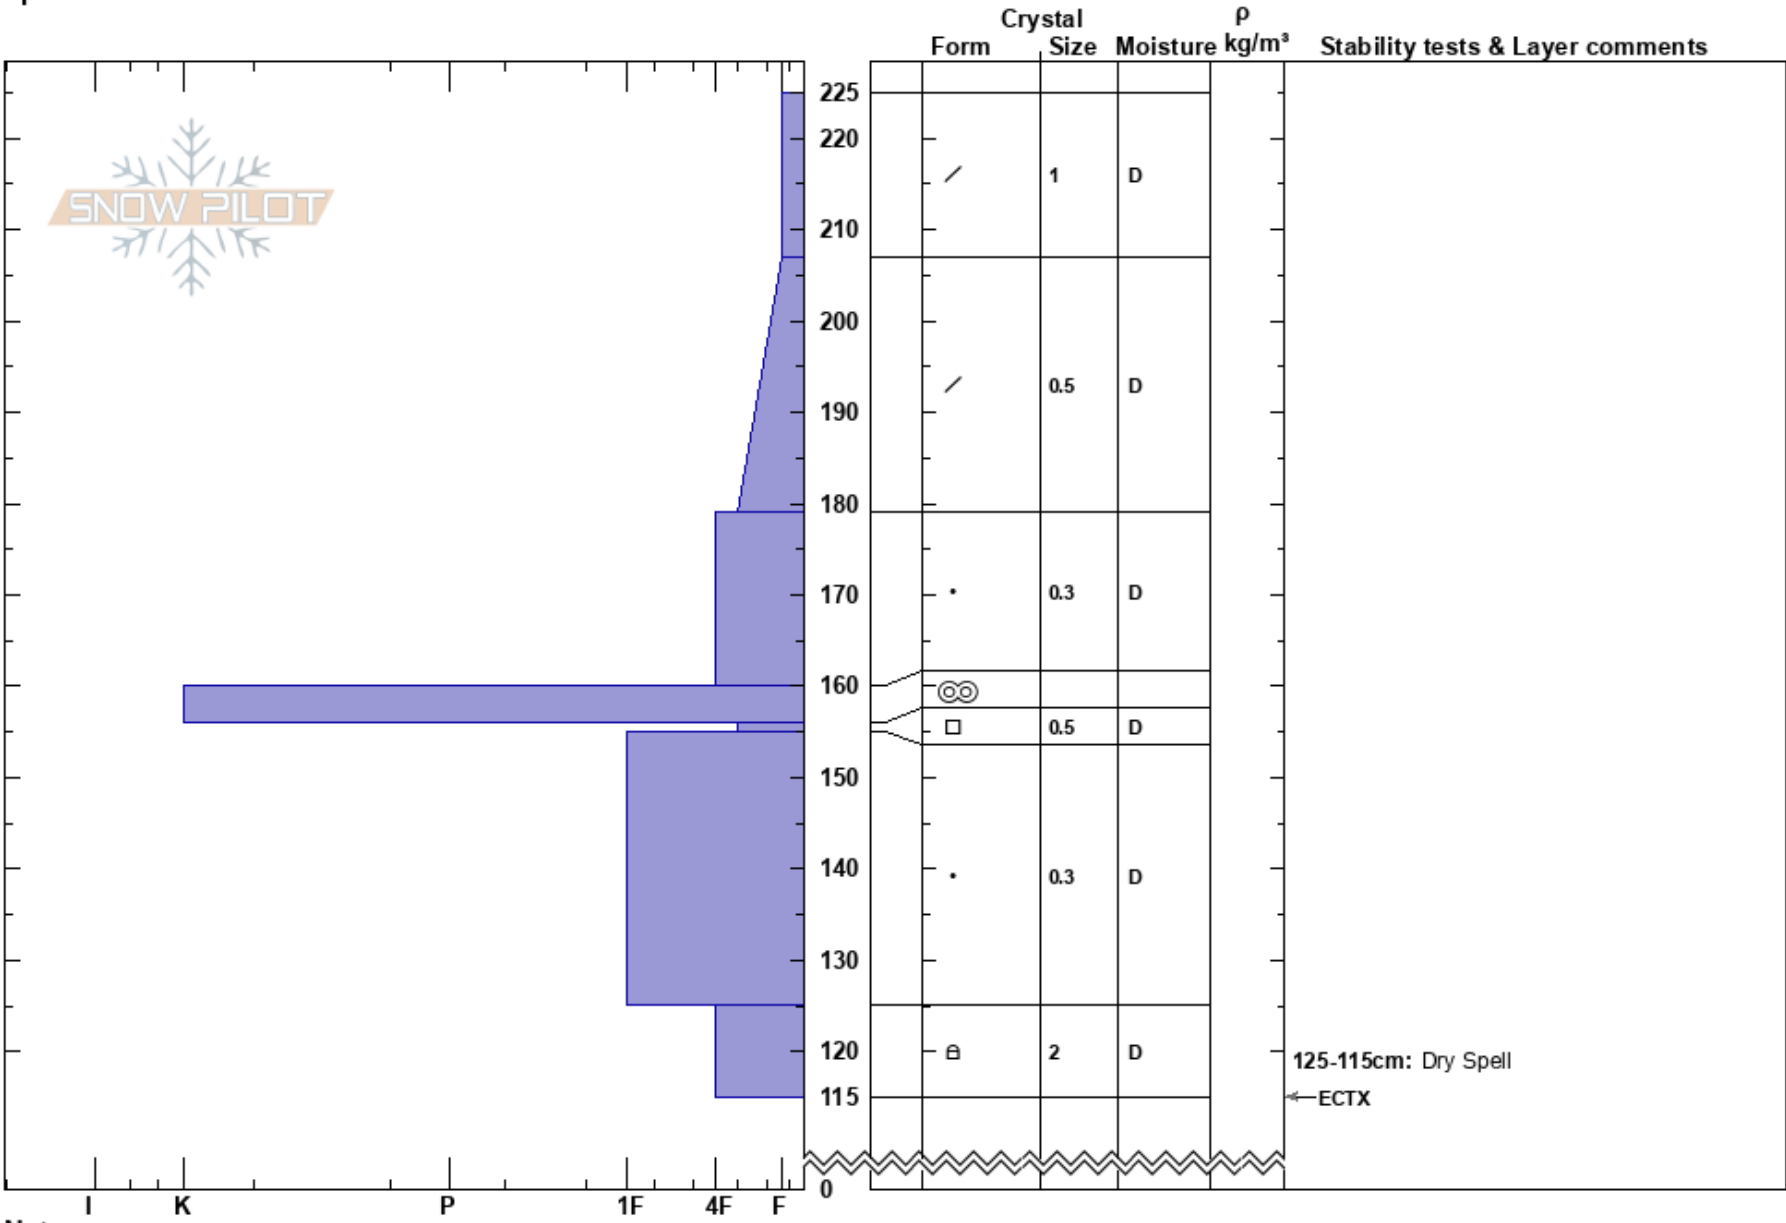

Bears NE on McClure
 West Elks
 CO
Elevation: 9888 ft
Aspect: 50°
Specifics:

Brandon Levy
 03/08/2022 - 10:00am
Co-ord: 13S 302847W 4335833N
Slope Angle:
Wind Loading:

Stability:
Air Temperature:
Sky Cover:
Precipitation:
Wind:

HS:225
Layer Notes:
 125-115cm: Dry Spell

Notes: