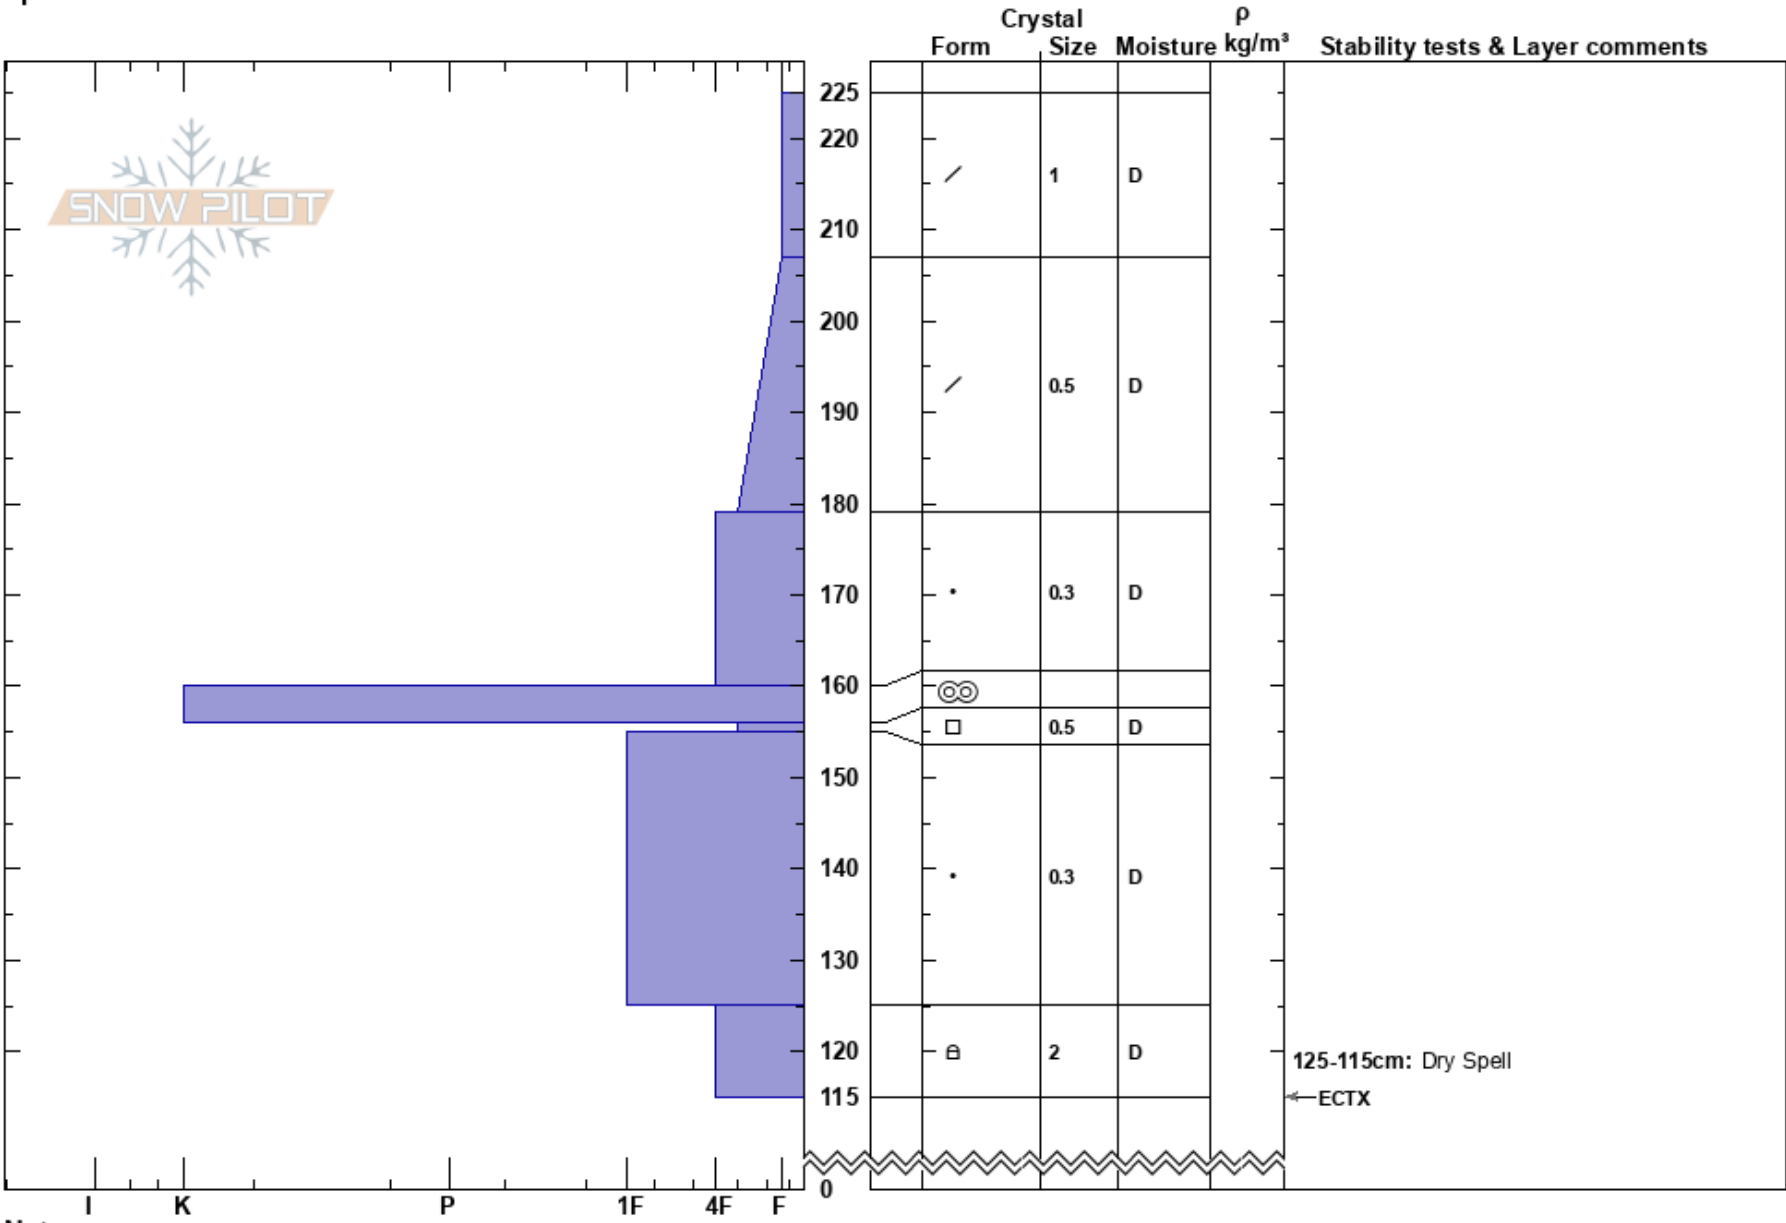

Bears NE on McClure
 West Elks
 CO
Elevation: 9888 ft
Aspect: 50°
Specifics:

Brandon Levy
 03/08/2022 - 10:00am
Co-ord: 13S 302847W 4335833N
Slope Angle:
Wind Loading:

Stability:
Air Temperature:
Sky Cover:
Precipitation:
Wind:

HS:225
Layer Notes:
 125-115cm: Dry Spell

125-115cm: Dry Spell
 ←ECTX

Notes: