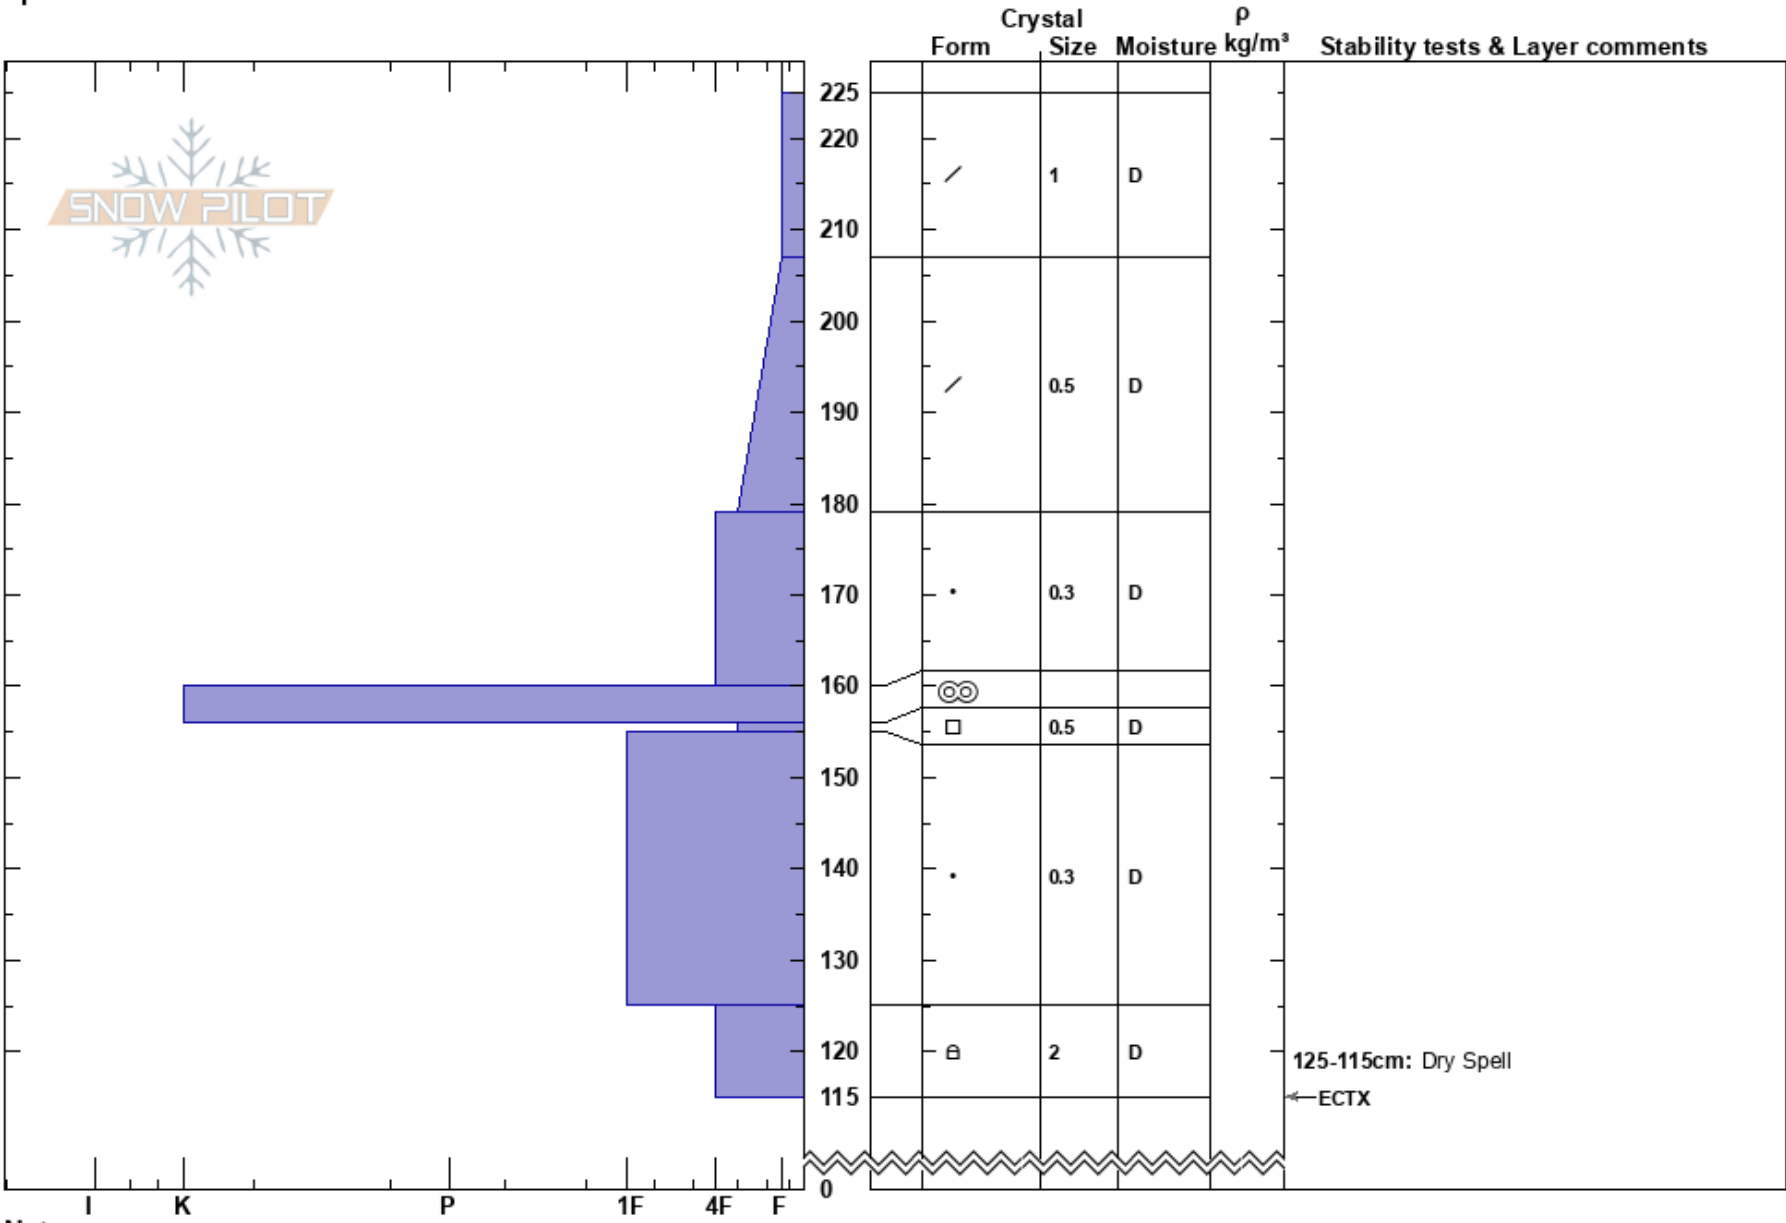

Bears NE on McClure
 West Elks
 CO
 Elevation: 9888 ft
 Aspect: 50°
 Specifics:

Brandon Levy
 03/08/2022 - 10:00am
 Co-ord: 13S 302847W 4335833N
 Slope Angle:
 Wind Loading:

Stability:
 Air Temperature:
 Sky Cover:
 Precipitation:
 Wind:

HS:225
 125-115cm: Dry Spell

125-115cm: Dry Spell
 ←ECTX

Notes: