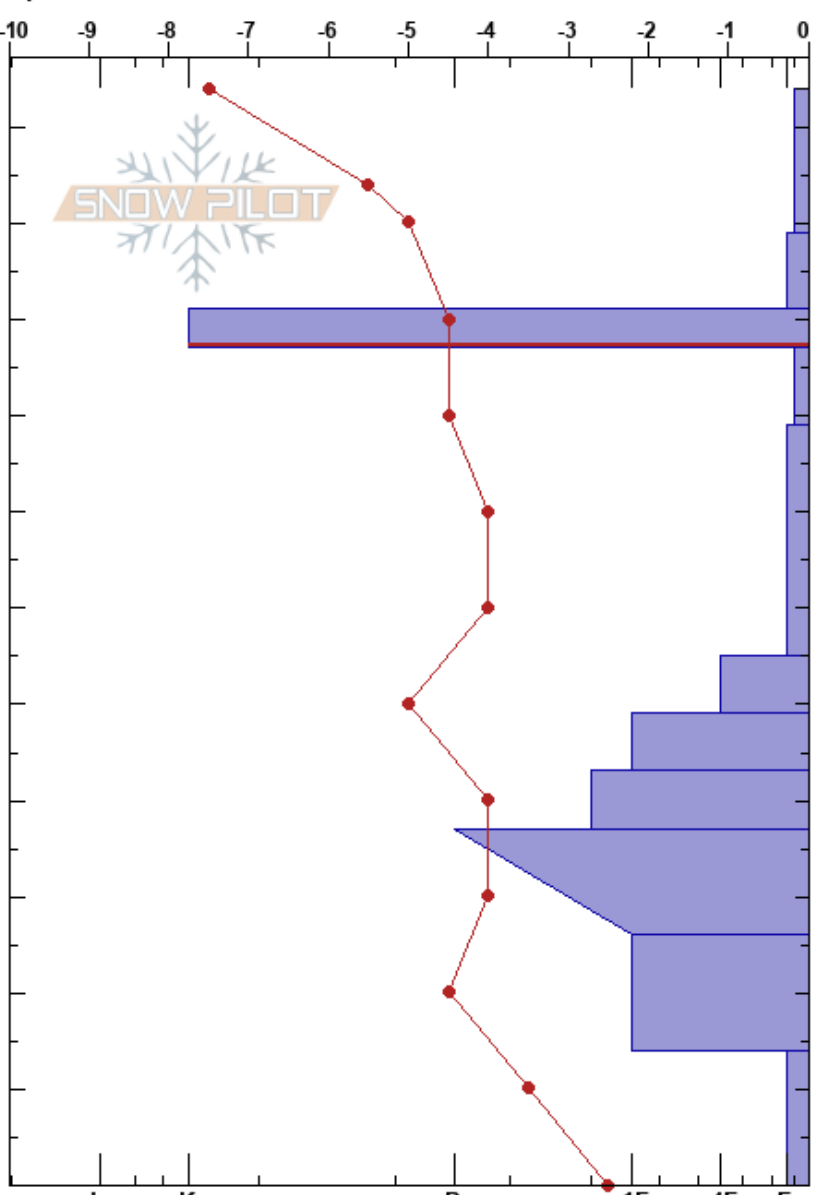

BBC - E of Meat Hill
 Rabbit Ears Range
 CO
 Elevation: 8840 ft
 Aspect: N

Payton Schiff
 03/06/2022 - 8:50am
 Co-ord: 13T 368947W 4470272N
 Slope Angle: 12°
 Wind Loading: yes

Stability: **HS: 114**
 Air Temperature: -6.5°C **PF: 40** 91-87cm: Problematic layer
 Sky Cover: BKN **PS: 13**
 Precipitation: S-1
 Wind: SW Calm

Specifics: Pit dug in a Ski Area; Pit is representative of backcountry

Depth (cm)	Crystal Form	Crystal Size	Moisture	ρ kg/m ³	Stability tests & Layer comments
114	+	0.3			
110	+ (/)	0.1-0.3 (0.3)			
100	/	0.1-0.3			
90	⊙⊙	0.5			
80	□	0.5-1			← CT11, SC @82cm ← PST44/100 (Arr) @78cm ← ECTP11 @78cm
70	□	1			
60					
50	□	1			
40	□	0.5			
30	□	0.5			
20	□ (^)	1 (1.5)			
10	^	2			
0					

Notes: Very minimal wind loading on the top of the ridge.