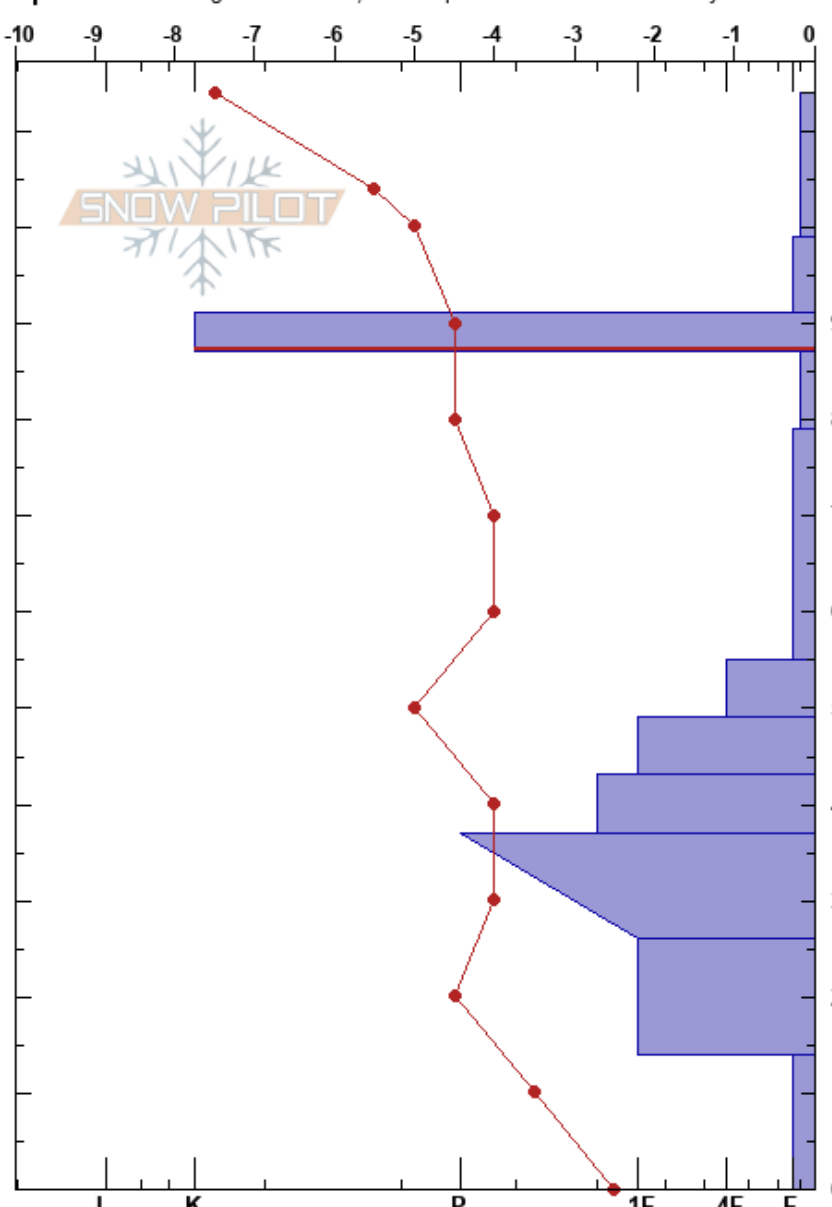

BBC - E of Meat Hill
 Rabbit Ears Range
 CO
 Elevation: 8840 ft
 Aspect: N
 Specifics: Pit dug in a Ski Area; Pit is representative of backcountry

Payton Schiff
 03/06/2022 - 8:50am
 Co-ord: 13T 368947W 4470272N
 Slope Angle: 12°
 Wind Loading: yes

Stability: **HS: 114**
 Air Temperature: -6.5°C **PF: 40** 91-87cm: Problematic layer
 Sky Cover: BKN **PS: 13**
 Precipitation: S-1
 Wind: SW Calm

Height (cm)	Crystal Form	Crystal Size	Moisture	ρ kg/m ³	Stability tests & Layer comments
114	+	0.3			
110	+ (/)	0.1-0.3 (0.3)			
100	/	0.1-0.3			
90	⊙⊙	0.5			
80	□	0.5-1			← CT11, SC @82cm ← PST44/100 (Arr) @78cm ← ECTP11 @78cm
70	□	1			
60					
50	□	1			
40	□	0.5			
30	□	0.5			
20	□ (^)	1 (1.5)			
10	^	2			
0					

Notes: Very minimal wind loading on the top of the ridge.