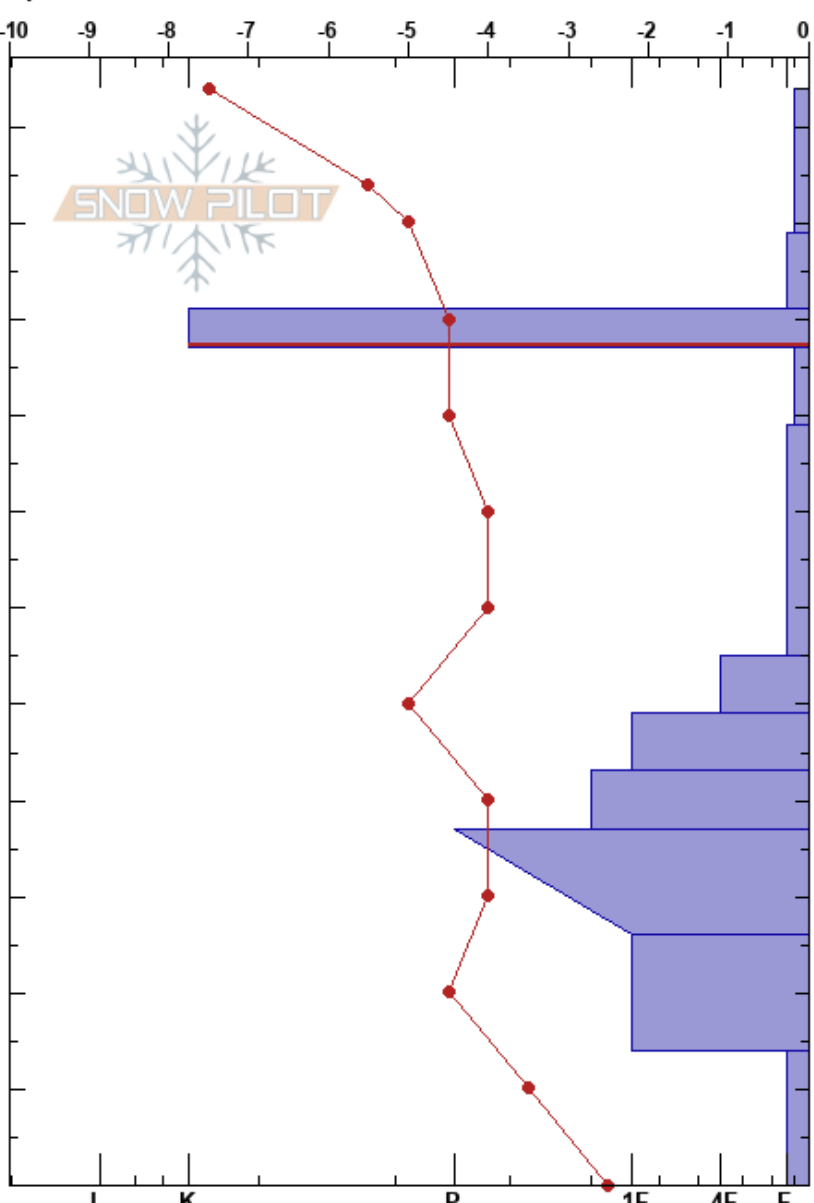

BBC - E of Meat Hill
 Rabbit Ears Range
 CO
 Elevation: 8840 ft
 Aspect: N

Payton Schiff
 03/06/2022 - 8:50am
 Co-ord: 13T 368947W 4470272N
 Slope Angle: 12°
 Wind Loading: yes

Stability: **HS: 114**
 Air Temperature: -6.5°C **PF: 40** 91-87cm: Problematic layer
 Sky Cover: BKN **PS: 13**
 Precipitation: S-1
 Wind: SW Calm

Specifics: Pit dug in a Ski Area; Pit is representative of backcountry

Depth (cm)	Crystal Form	Crystal Size	Moisture	ρ kg/m ³	Stability tests & Layer comments
114	+	0.3			
110	+ (/)	0.1-0.3 (0.3)			
100	/	0.1-0.3			
90	⊙⊙	0.5			
80	□	0.5-1			← CT11, SC @82cm ← PST44/100 (Arr) @78cm ← ECTP11 @78cm
70	□	1			
60					
50	□	1			
40	□	0.5			
30	□	0.5			
20	□ (^)	1 (1.5)			
10	^	2			
0					

Notes: Very minimal wind loading on the top of the ridge.