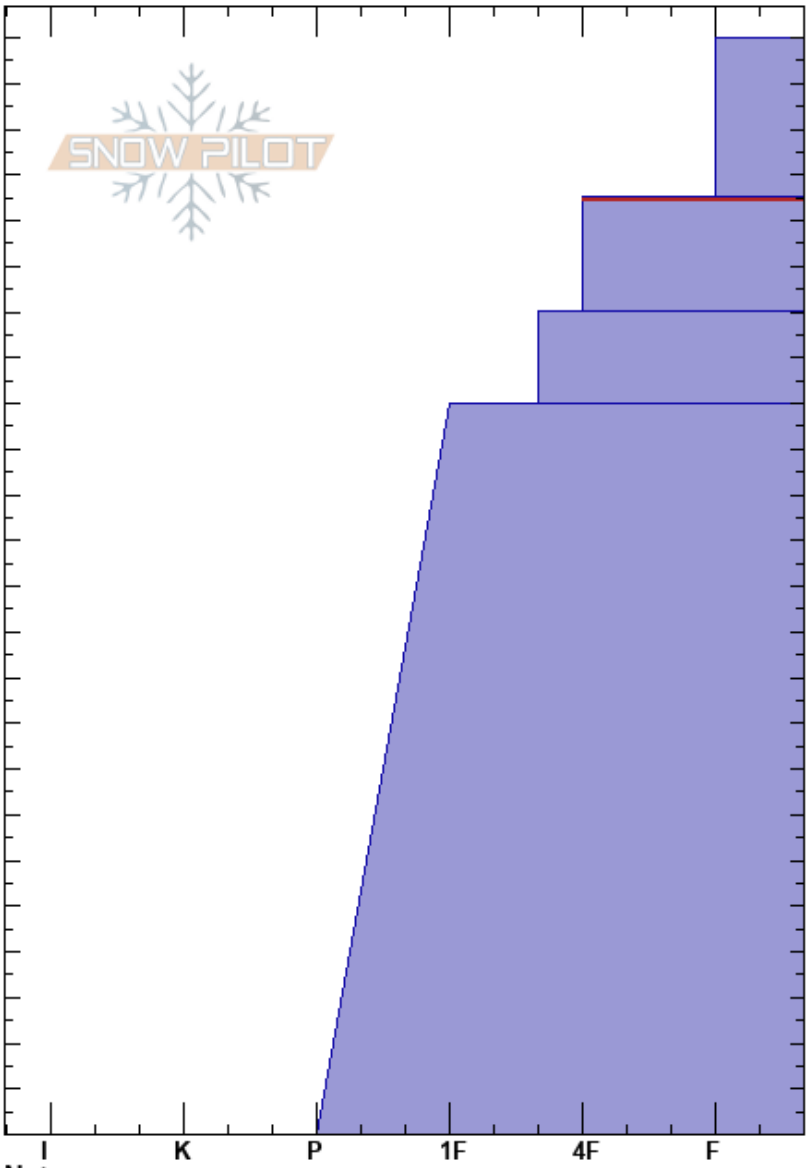

Aircraft Carrier
 Chugach Range
 AK
 Elevation: 3229 ft
 Aspect: NE
 Specifics:

Stan Prichard
 03/07/2022 - 11:50am
 Co-ord: 60.92913N, -145.94565W
 Slope Angle: 34°
 Wind Loading:

Stability:
 Air Temperature: -2°C
 Sky Cover: CLR
 Precipitation: NO
 Wind: Calm
 HS:240
 PF: 45 205-180cm: Problematic layer
 PS: 30

Crystal Form	Crystal Size	Moisture	ρ kg/m ³	Stability tests & Layer comments
*		D		
		D		← CT10, Q2 @205cm
		D		
		D		

Notes: