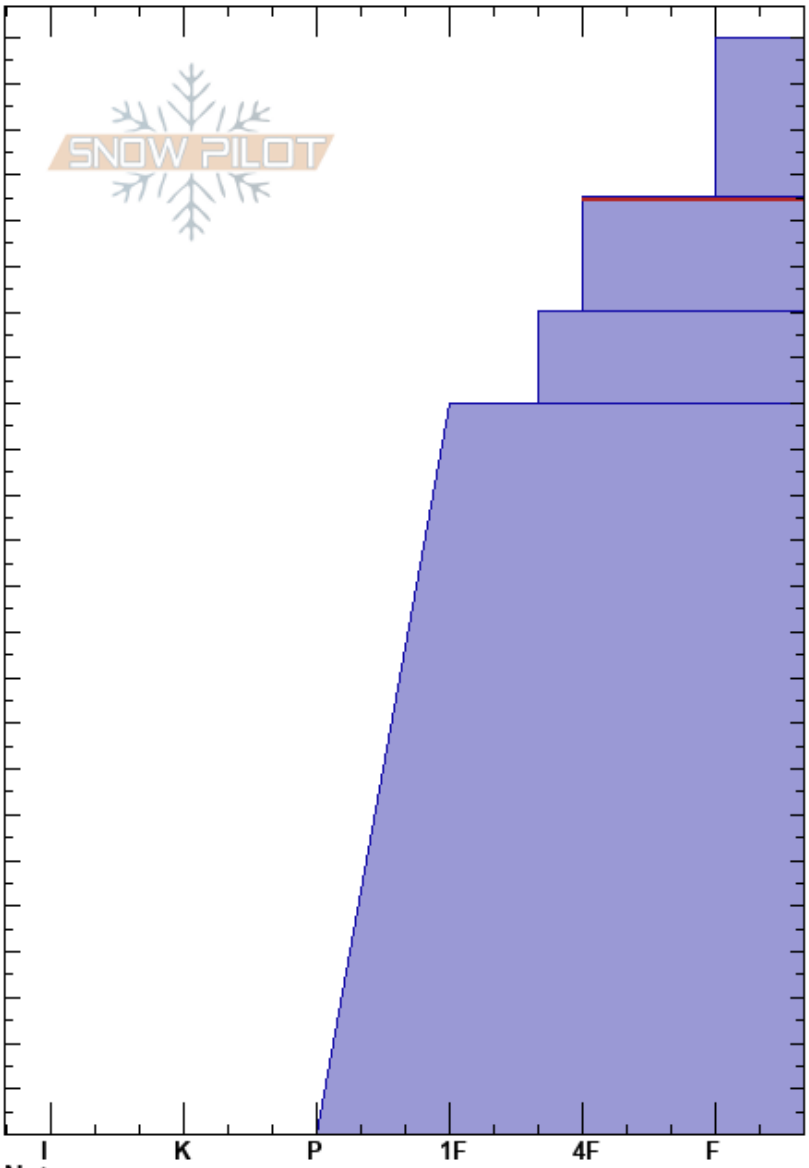

Aircraft Carrier
 Chugach Range
 AK
 Elevation: 3229 ft
 Aspect: NE
 Specifics:

Stan Prichard
 03/07/2022 - 11:50am
 Co-ord: 60.92913N, -145.94565W
 Slope Angle: 34°
 Wind Loading:

Stability:
 Air Temperature: -2°C
 Sky Cover: CLR
 Precipitation: NO
 Wind: Calm
 HS:240
 PF: 45
 PS: 30
 205-180cm: Problematic layer

Crystal Form	Crystal Size	Moisture	ρ kg/m ³	Stability tests & Layer comments
*		D		
		D		← CT10, Q2 @205cm
		D		
		D		

Notes: