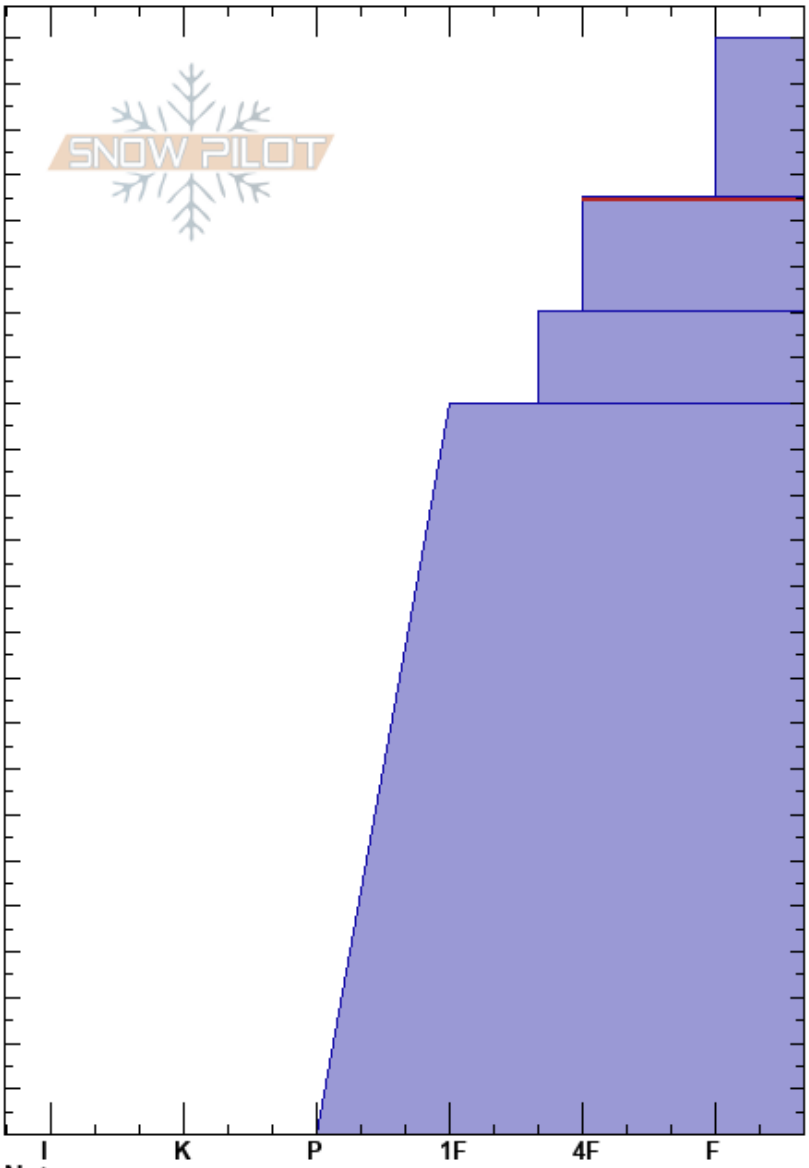

Aircraft Carrier  
 Chugach Range  
 AK  
 Elevation: 3229 ft  
 Aspect: NE  
 Specifics:

Stan Prichard  
 03/07/2022 - 11:50am  
 Co-ord: 60.92913N, -145.94565W  
 Slope Angle: 34°  
 Wind Loading:

Stability:  
 Air Temperature: -2°C  
 Sky Cover: CLR  
 Precipitation: NO  
 Wind: Calm  
 HS:240  
 PF: 45  
 PS: 30  
 205-180cm: Problematic layer

Crystal Form	Crystal Size	Moisture	$\rho$ kg/m <sup>3</sup>	Stability tests & Layer comments
*		D		
		D		← CT10, Q2 @205cm
		D		
		D		

Notes: