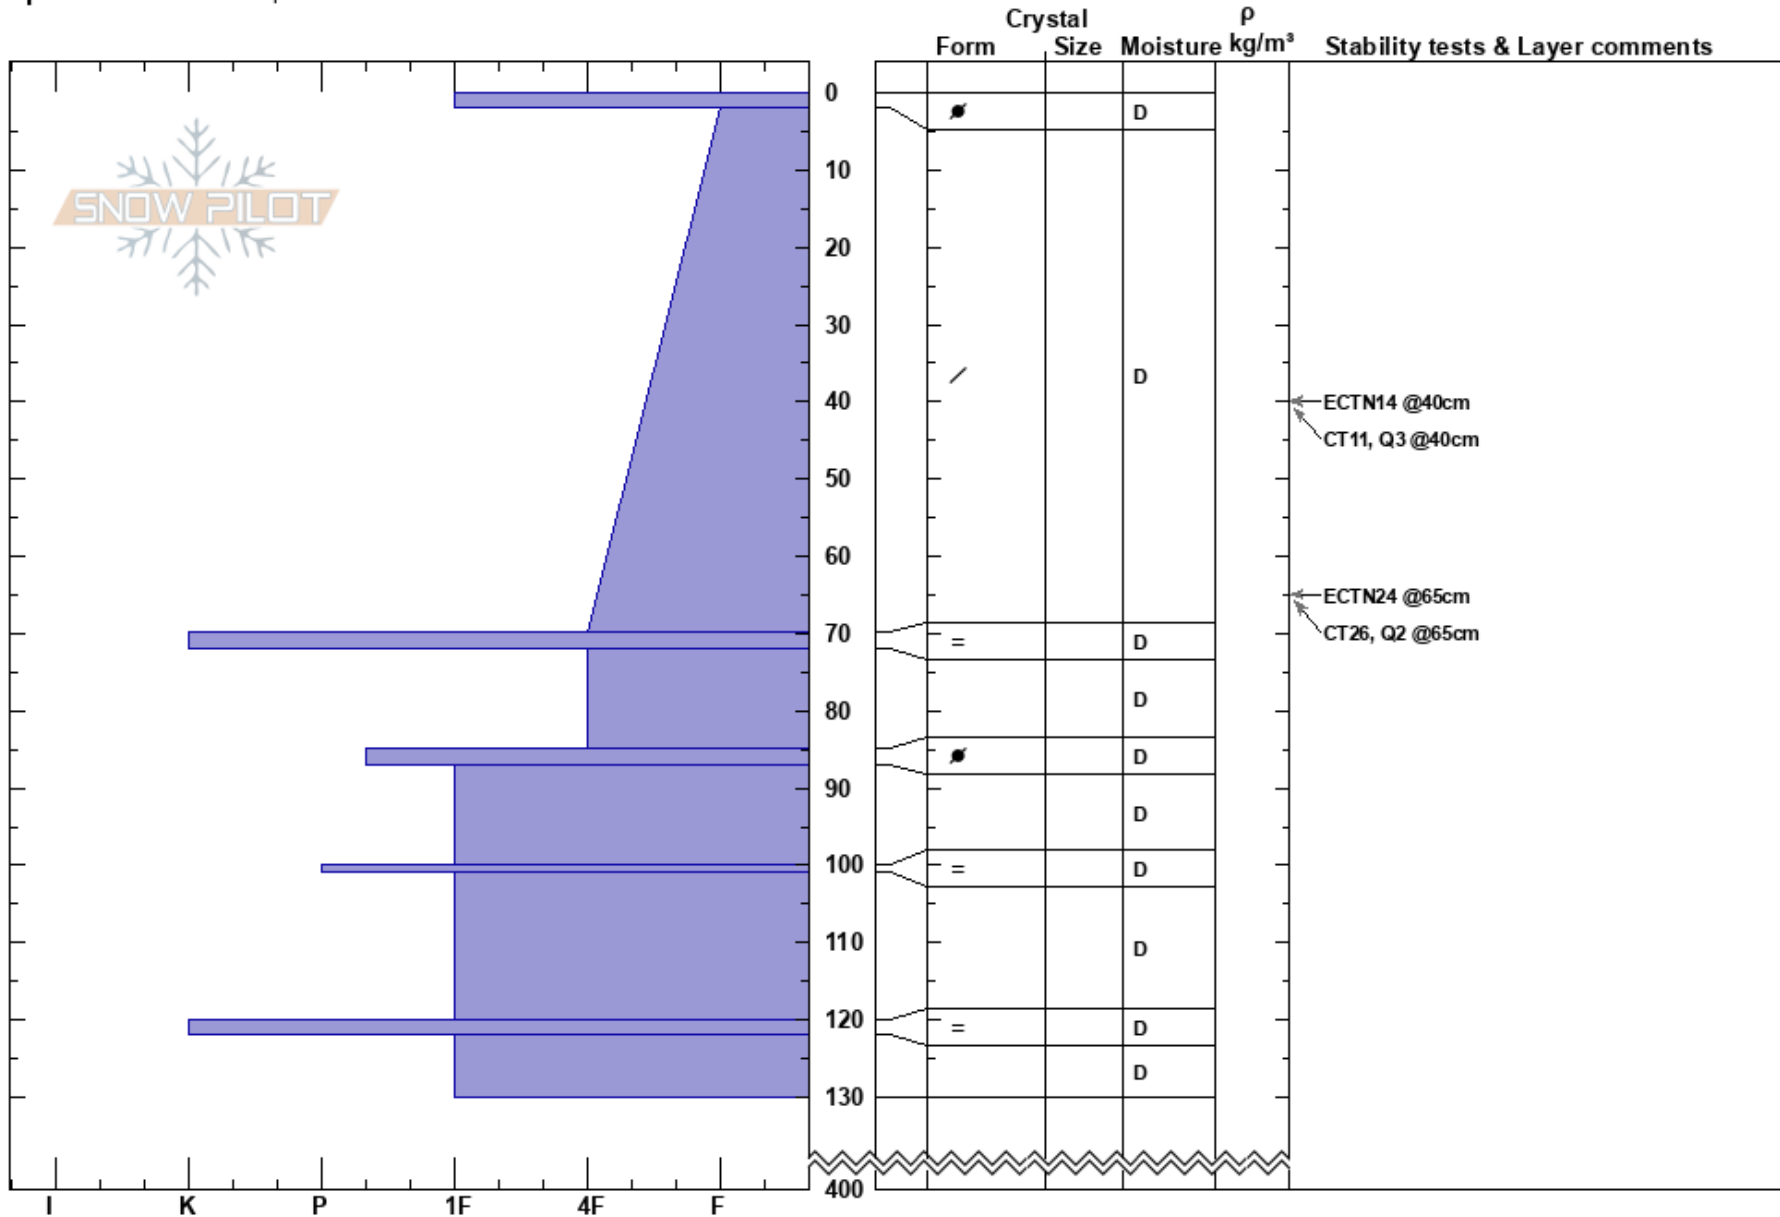

Aircraft Carrier  
 Chugach Range  
 AK  
 Elevation: 3642 ft  
 Aspect: 25°  
 Specifics: We skied slope

Rob Gardiner  
 03/07/2022 - 10:00am  
 Co-ord: 60.91735N, -145.91998W  
 Slope Angle: 30°  
 Wind Loading: no

Stability:  
 Air Temperature:  
 Sky Cover: CLR  
 Precipitation: NO  
 Wind: Calm

HS: 400

PF: 50

PS: 30

Layer Notes:

Notes: