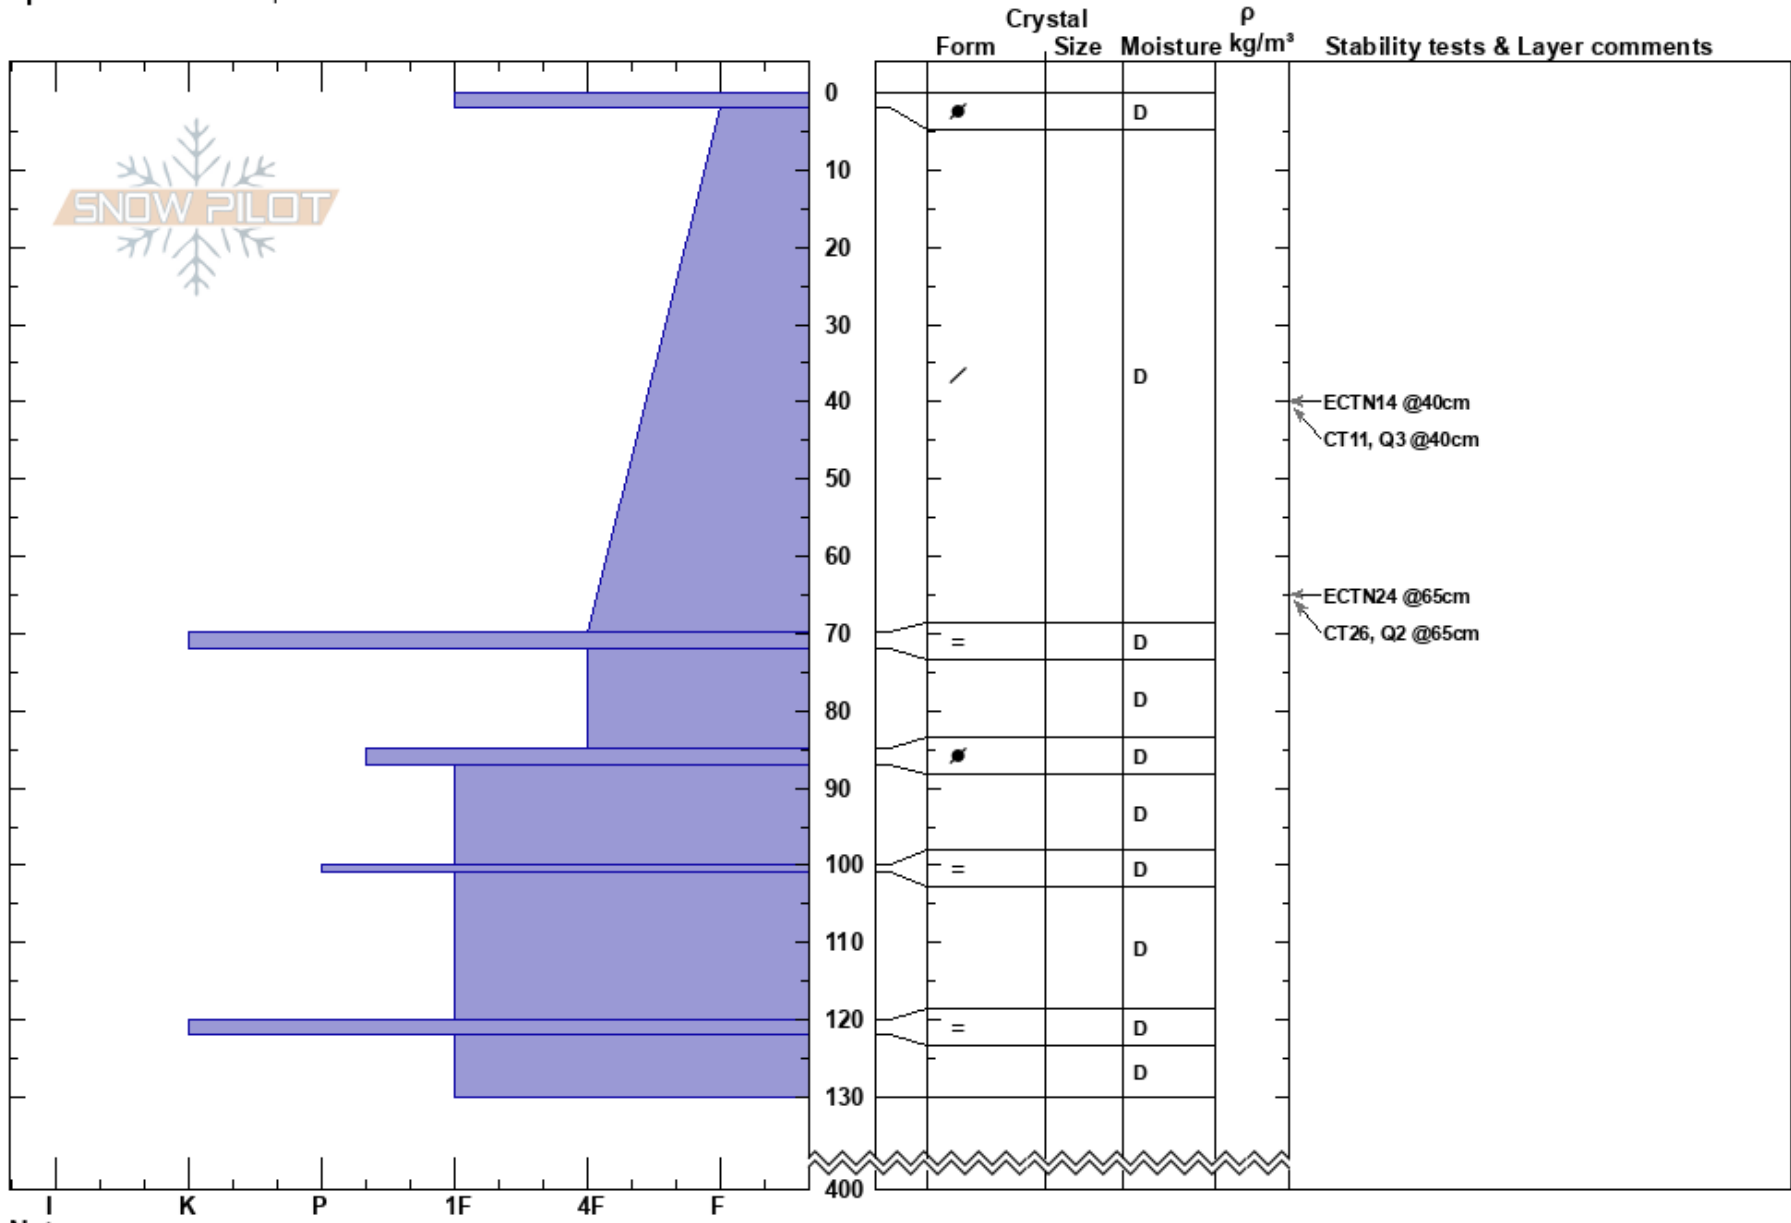

Aircraft Carrier
 Chugach Range
 AK
 Elevation: 3642 ft
 Aspect: 25°
 Specifics: We skied slope

Rob Gardiner
 03/07/2022 - 10:00am
 Co-ord: 60.91735N, -145.91998W
 Slope Angle: 30°
 Wind Loading: no

Stability:
 Air Temperature:
 Sky Cover: CLR
 Precipitation: NO
 Wind: Calm

HS: 400
 PF: 50
 PS: 30
 Layer Notes:

Notes: