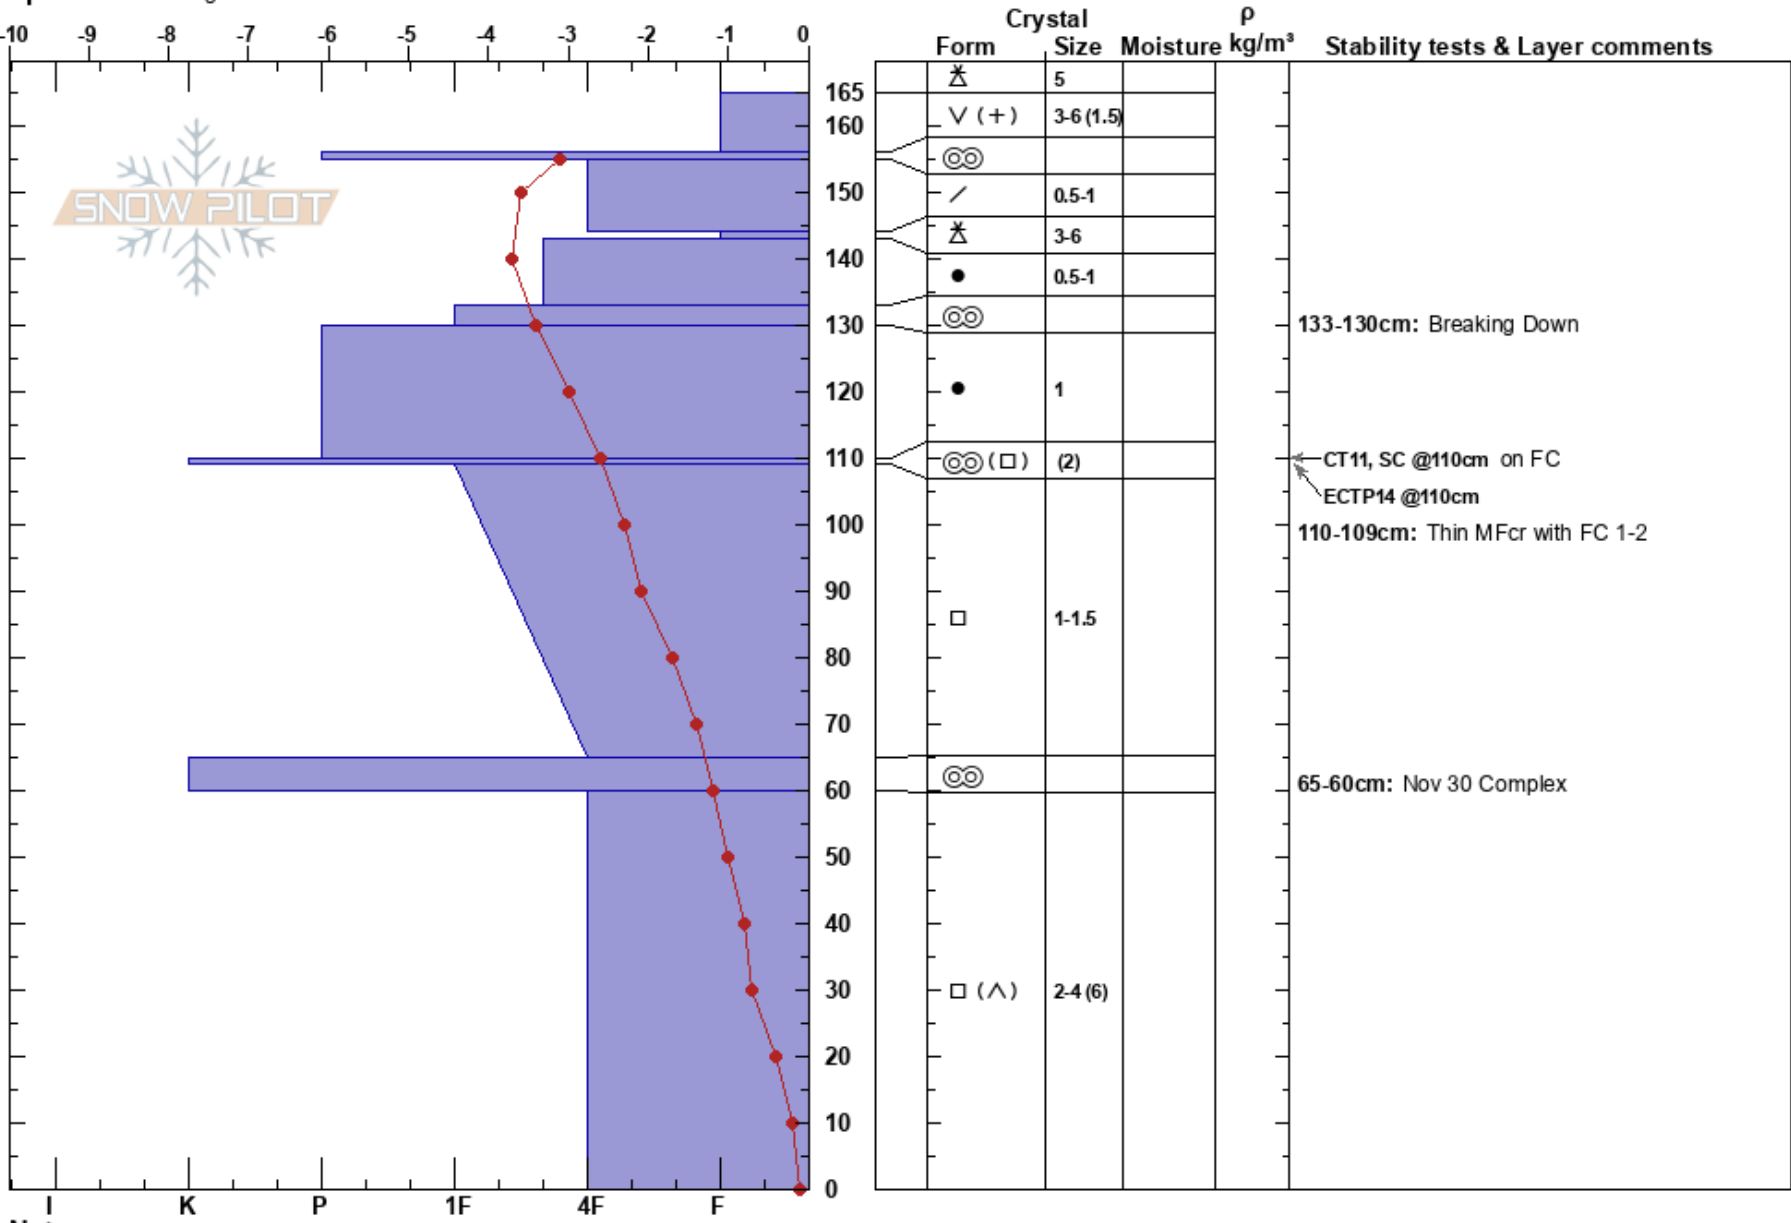

Boundary Rd Ally Myers
 Columbia Mountains 08/03/2022 - 16:10
 BC
Elevation: 1800 m
Aspect: 50°
Specifics: Pit dug in a Ski Area

Stability:
Air Temperature:
Sky Cover: BKN
Precipitation: NO
Wind: NW Light Breeze

HS: 165
PF: 40
Layer Notes:
 133-130cm: Breaking Down
 110-109cm: Thin MFcr with FC 1-2
 110-109cm: Problematic layer
 65-60cm: Nov 30 Complex

Notes: Surrounded by trees, above cat track