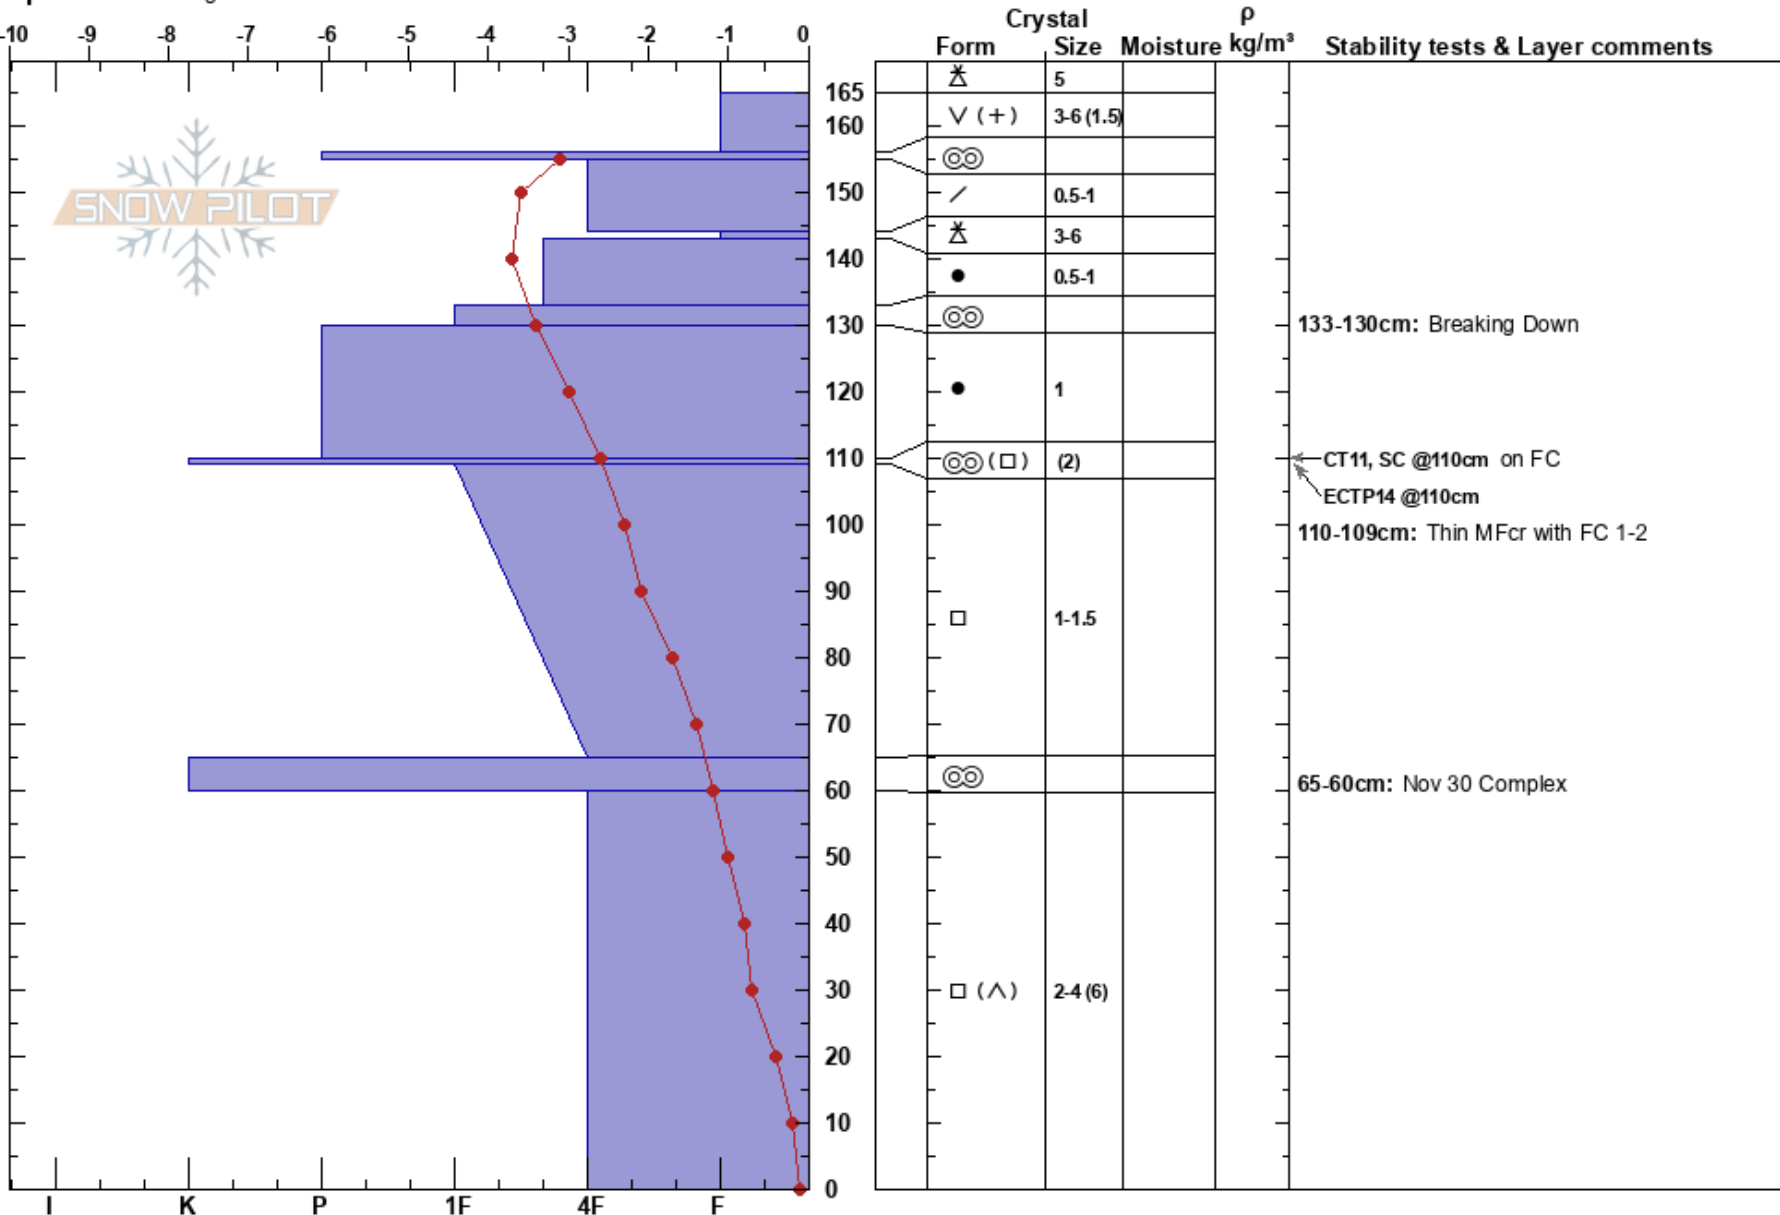

Boundary Rd Ally Myers
 Columbia Mountains 08/03/2022 - 16:10
 BC
Elevation: 1800 m
Aspect: 50°
Specifics: Pit dug in a Ski Area

Stability:
Air Temperature:
Sky Cover: BKN
Precipitation: NO
Wind: NW Light Breeze

HS: 165
PF: 40
Layer Notes:
 133-130cm: Breaking Down
 110-109cm: Thin MFcr with FC 1-2
 110-109cm: Problematic layer
 65-60cm: Nov 30 Complex

Notes: Surrounded by trees, above cat track