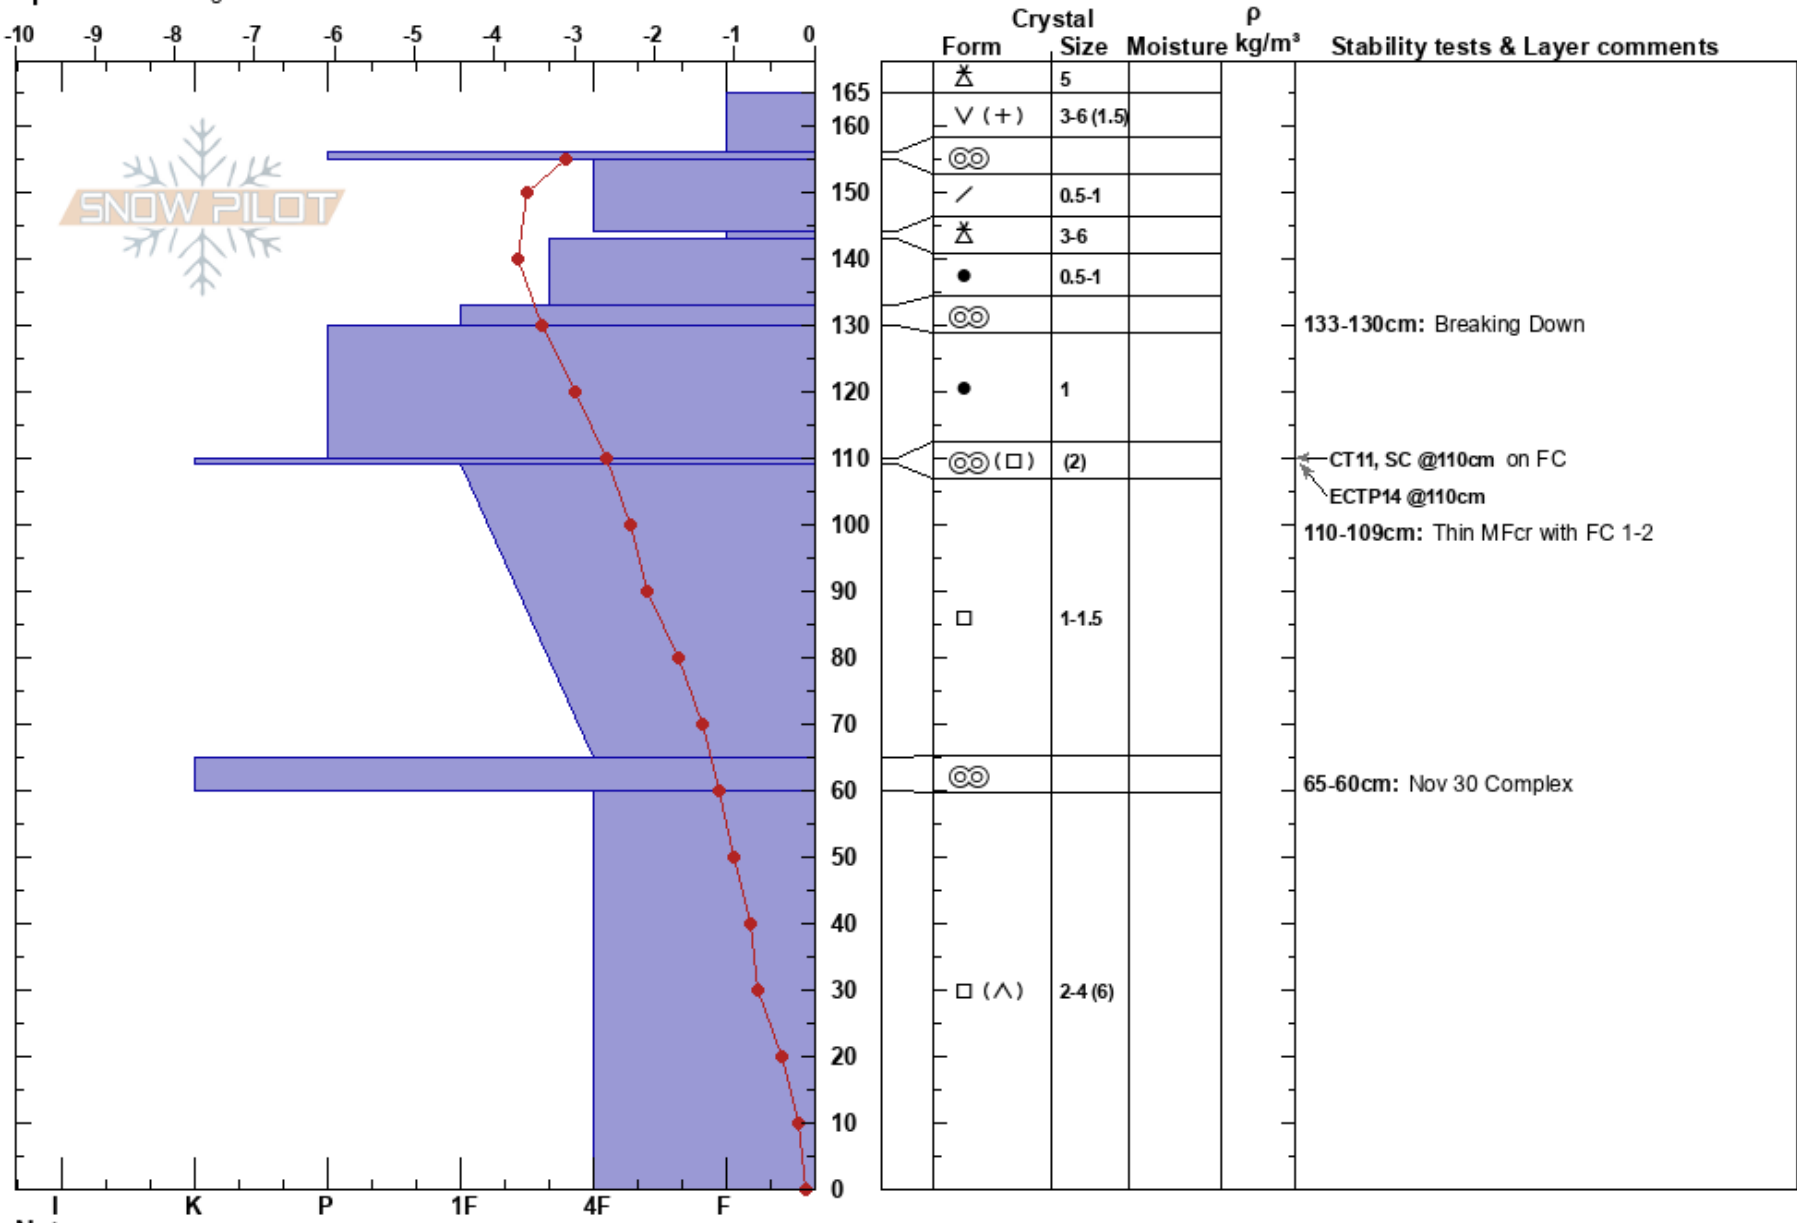

Boundary Rd Ally Myers  
 Columbia Mountains 08/03/2022 - 16:10  
 BC Co-ord:  
**Elevation:** 1800 m **Slope Angle:** 21°  
**Aspect:** 50° **Wind Loading:** no  
**Specifics:** Pit dug in a Ski Area

**Stability:**  
**Air Temperature:**  
**Sky Cover:** BKN  
**Precipitation:** NO  
**Wind:** NW Light Breeze

**HS:** 165 **PF:** 40  
 133-130cm: Breaking Down  
 110-109cm: Thin MFcr with FC 1-2  
 110-109cm: Problematic layer  
 65-60cm: Nov 30 Complex

**Notes:** Surrounded by trees, above cat track