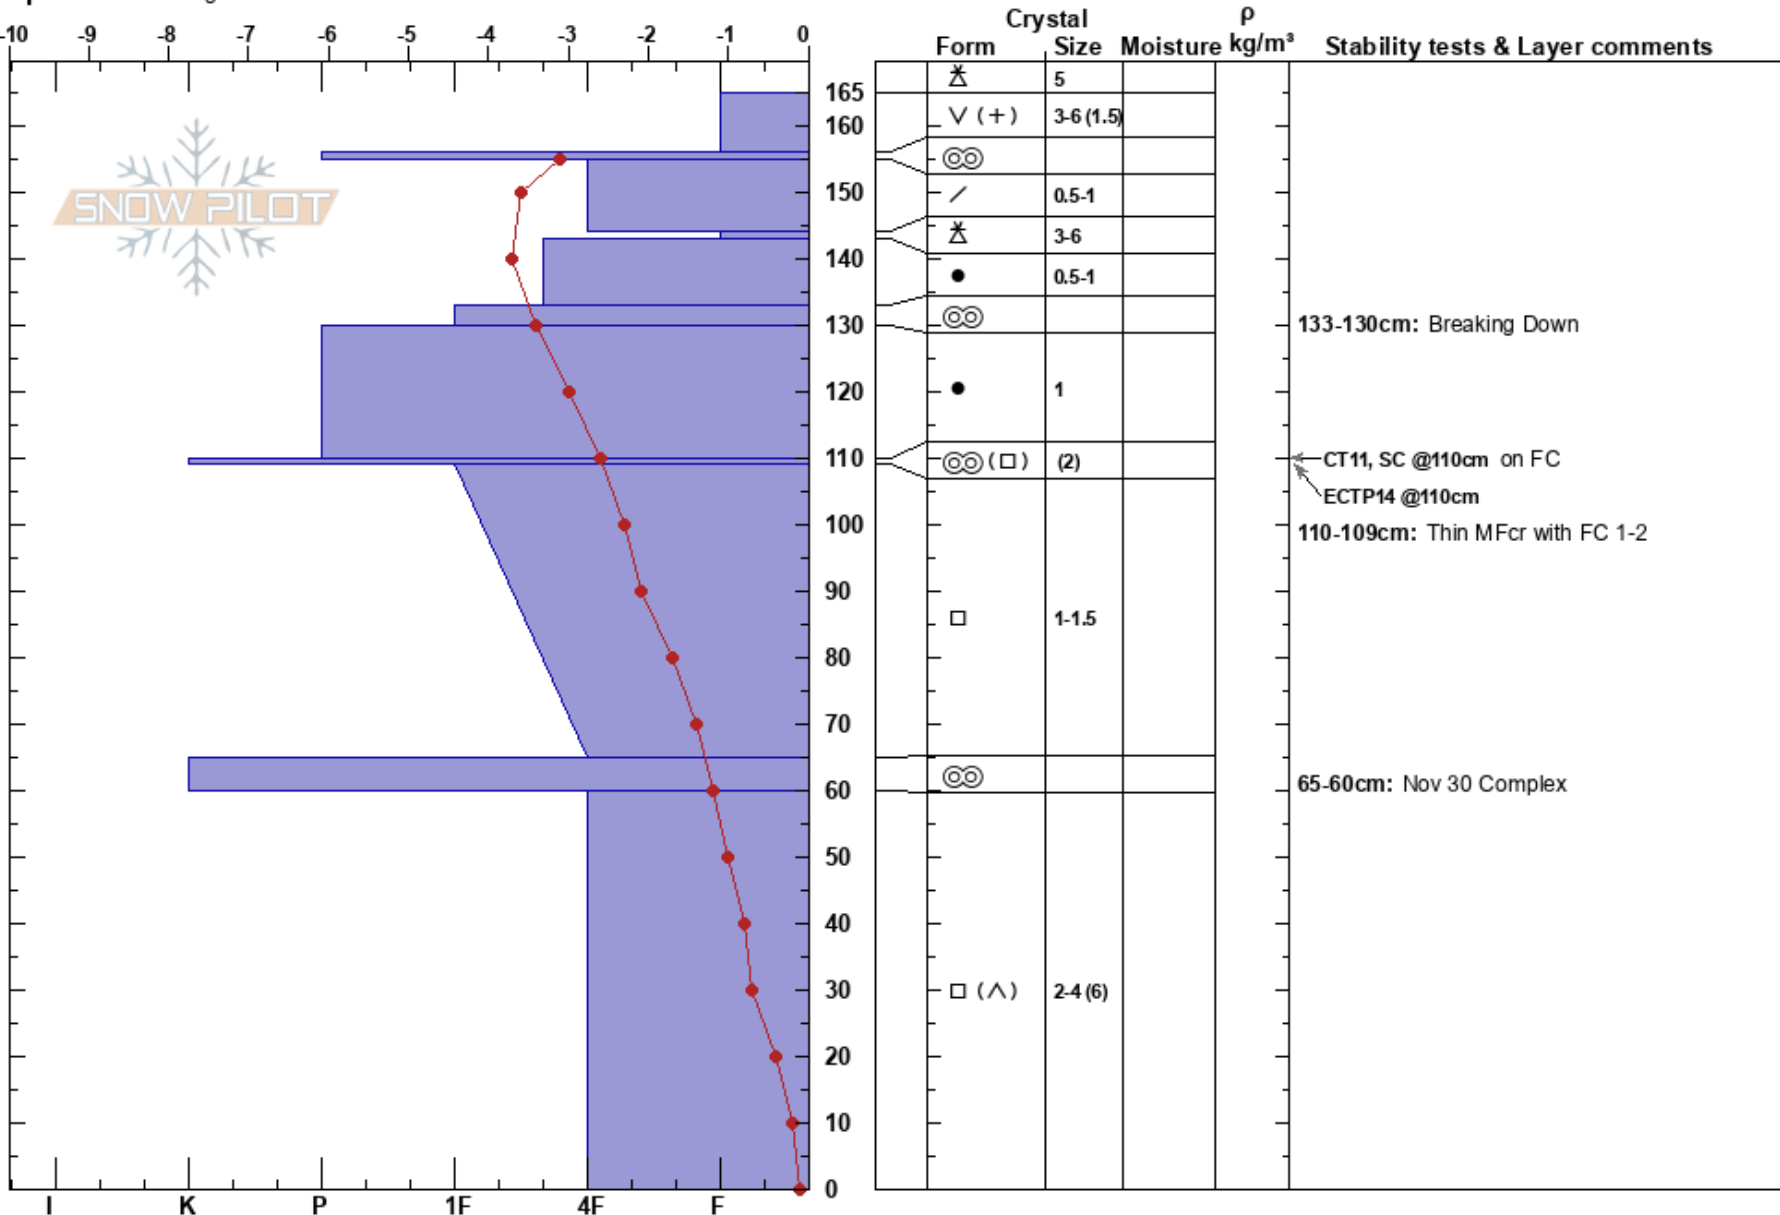

Boundary Rd Ally Myers  
 Columbia Mountains 08/03/2022 - 16:10  
 BC  
**Elevation:** 1800 m  
**Aspect:** 50°  
**Specifics:** Pit dug in a Ski Area

**Stability:**  
**Air Temperature:**  
**Sky Cover:** BKN  
**Precipitation:** NO  
**Wind:** NW Light Breeze

**HS:** 165  
**PF:** 40  
**Layer Notes:**  
 133-130cm: Breaking Down  
 110-109cm: Thin MFcr with FC 1-2  
 110-109cm: Problematic layer  
 65-60cm: Nov 30 Complex

**Notes:** Surrounded by trees, above cat track