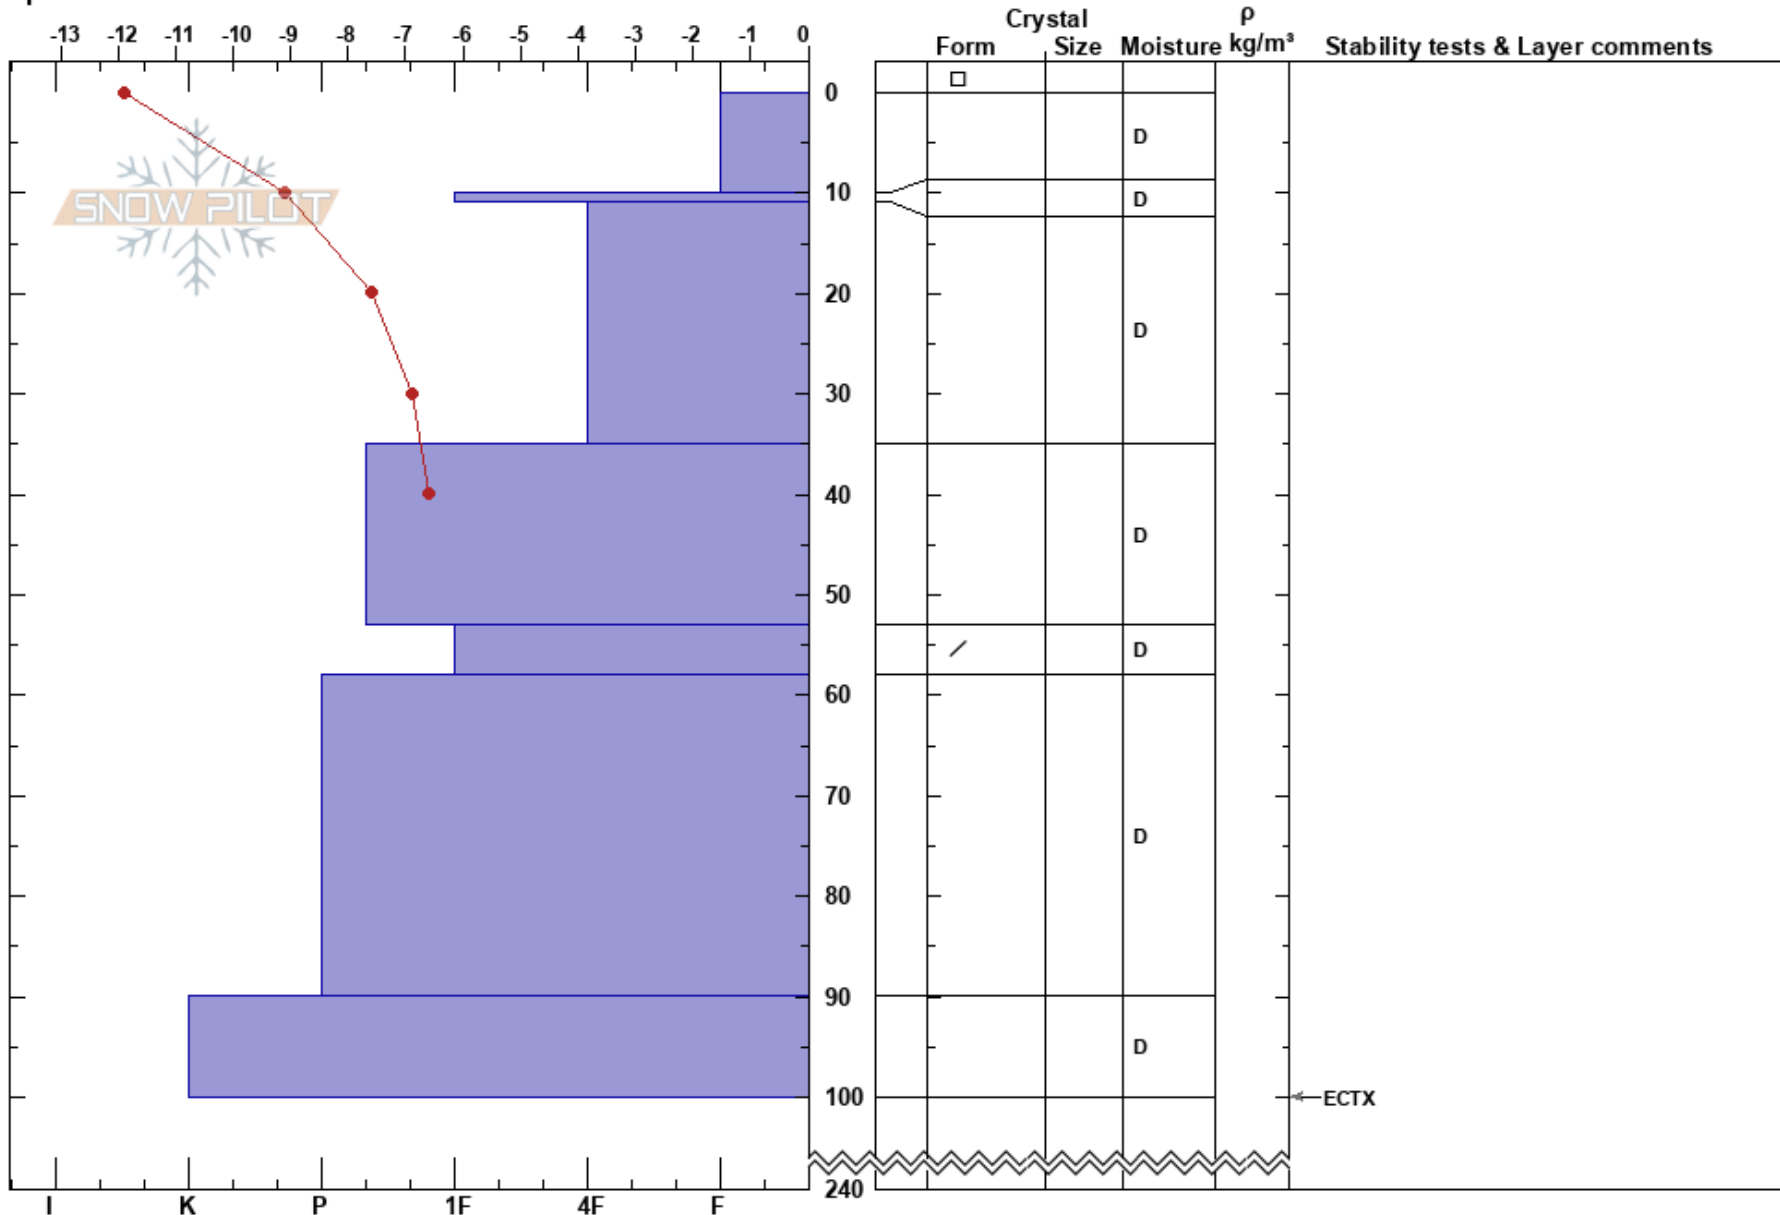

Vassi NE  
 Riksgänsen  
 Sweden  
 Elevation: 1147 m  
 Aspect: NE  
 Specifics:

Daniel Berglund  
 08/03/2022 - 10:22  
 Co-ord: 68.39839N, 18.25757E  
 Slope Angle: 25°  
 Wind Loading: no

Stability: **HS:240** **Layer Notes:**  
 Air Temperature: -7°C **PF: 20** 53-58cm: Problematic layer  
 Sky Cover: FEW  
 Precipitation: NO  
 Wind: Calm