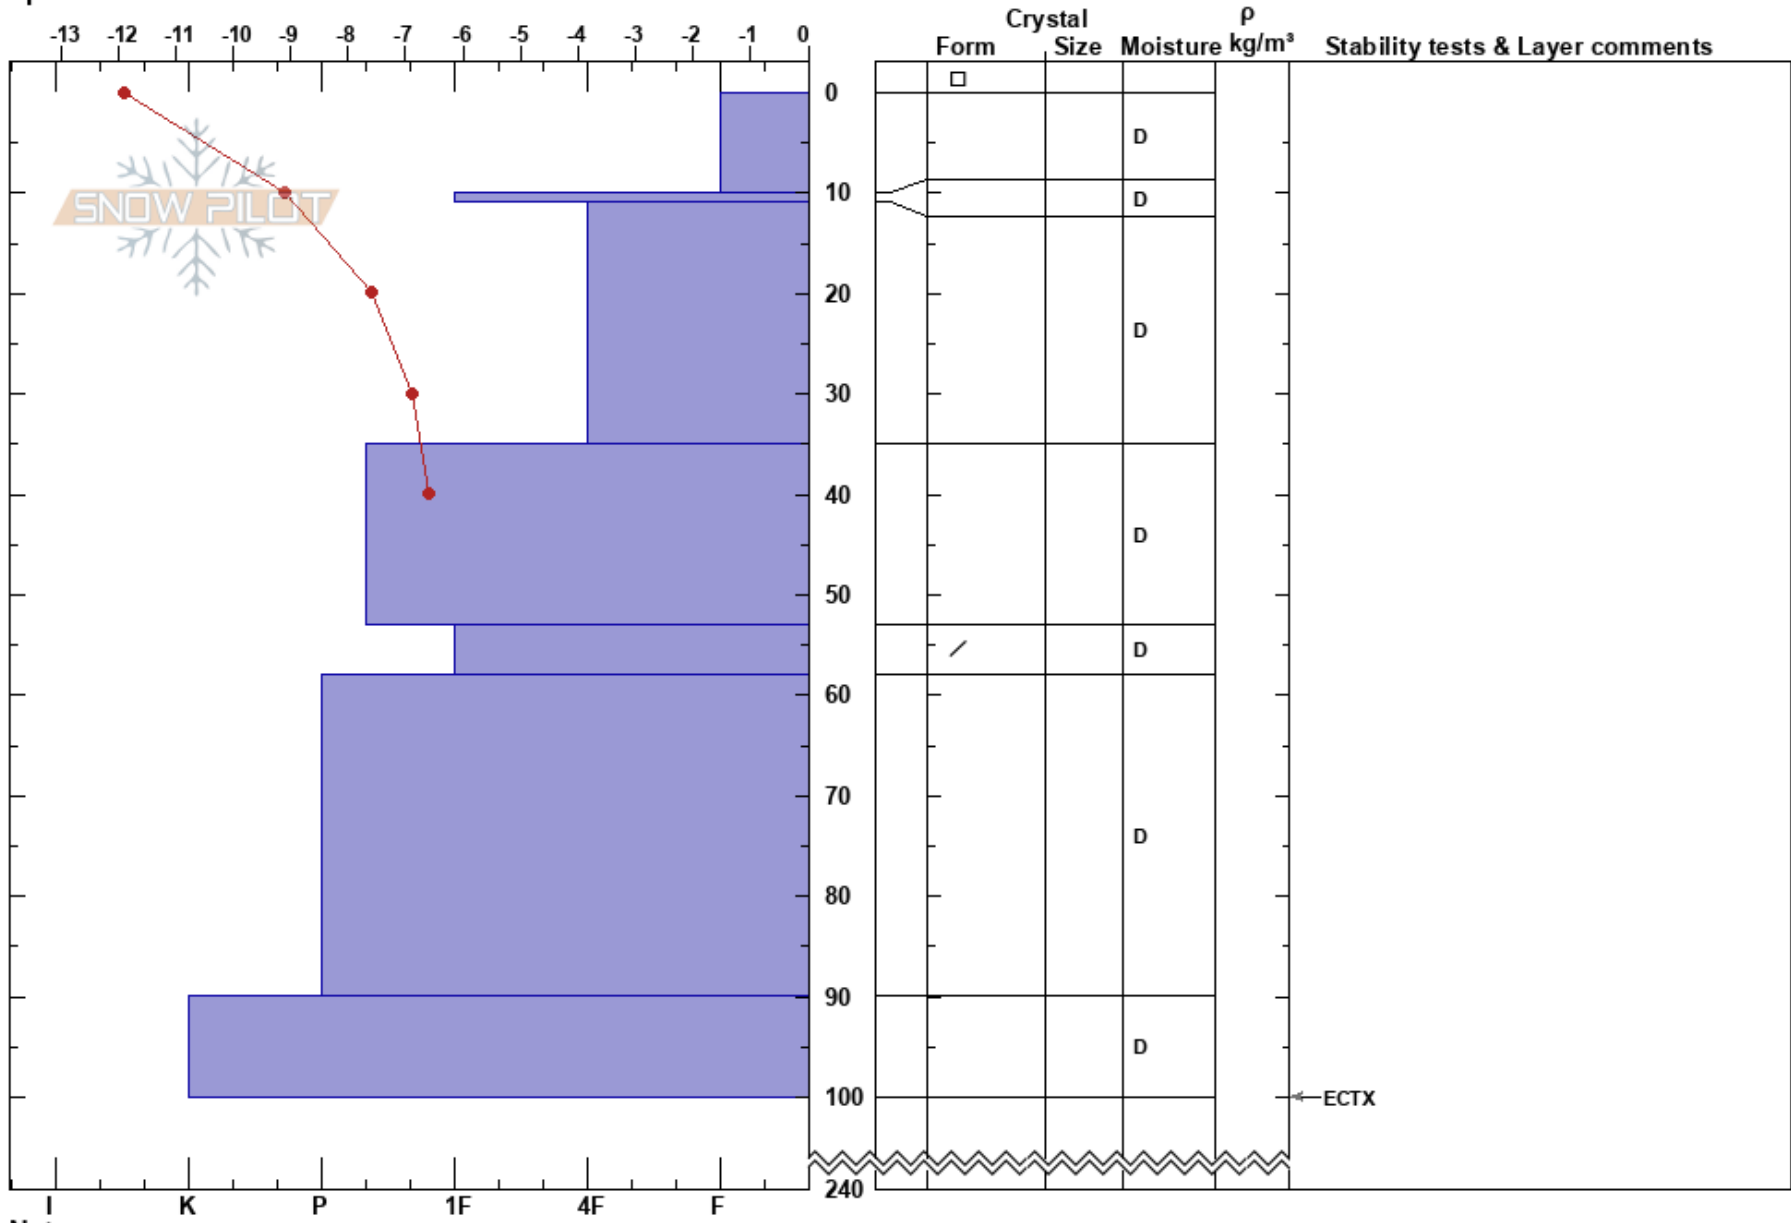

Vassi NE
 Riksgänsen
 Sweden
 Elevation: 1147 m
 Aspect: NE
 Specifics:

Daniel Berglund
 08/03/2022 - 10:22
 Co-ord: 68.39839N, 18.25757E
 Slope Angle: 25°
 Wind Loading: no

Stability: **HS:240**
 Air Temperature: -7°C PF: 20 53-58cm: Problematic layer
 Sky Cover: FEW
 Precipitation: NO
 Wind: Calm