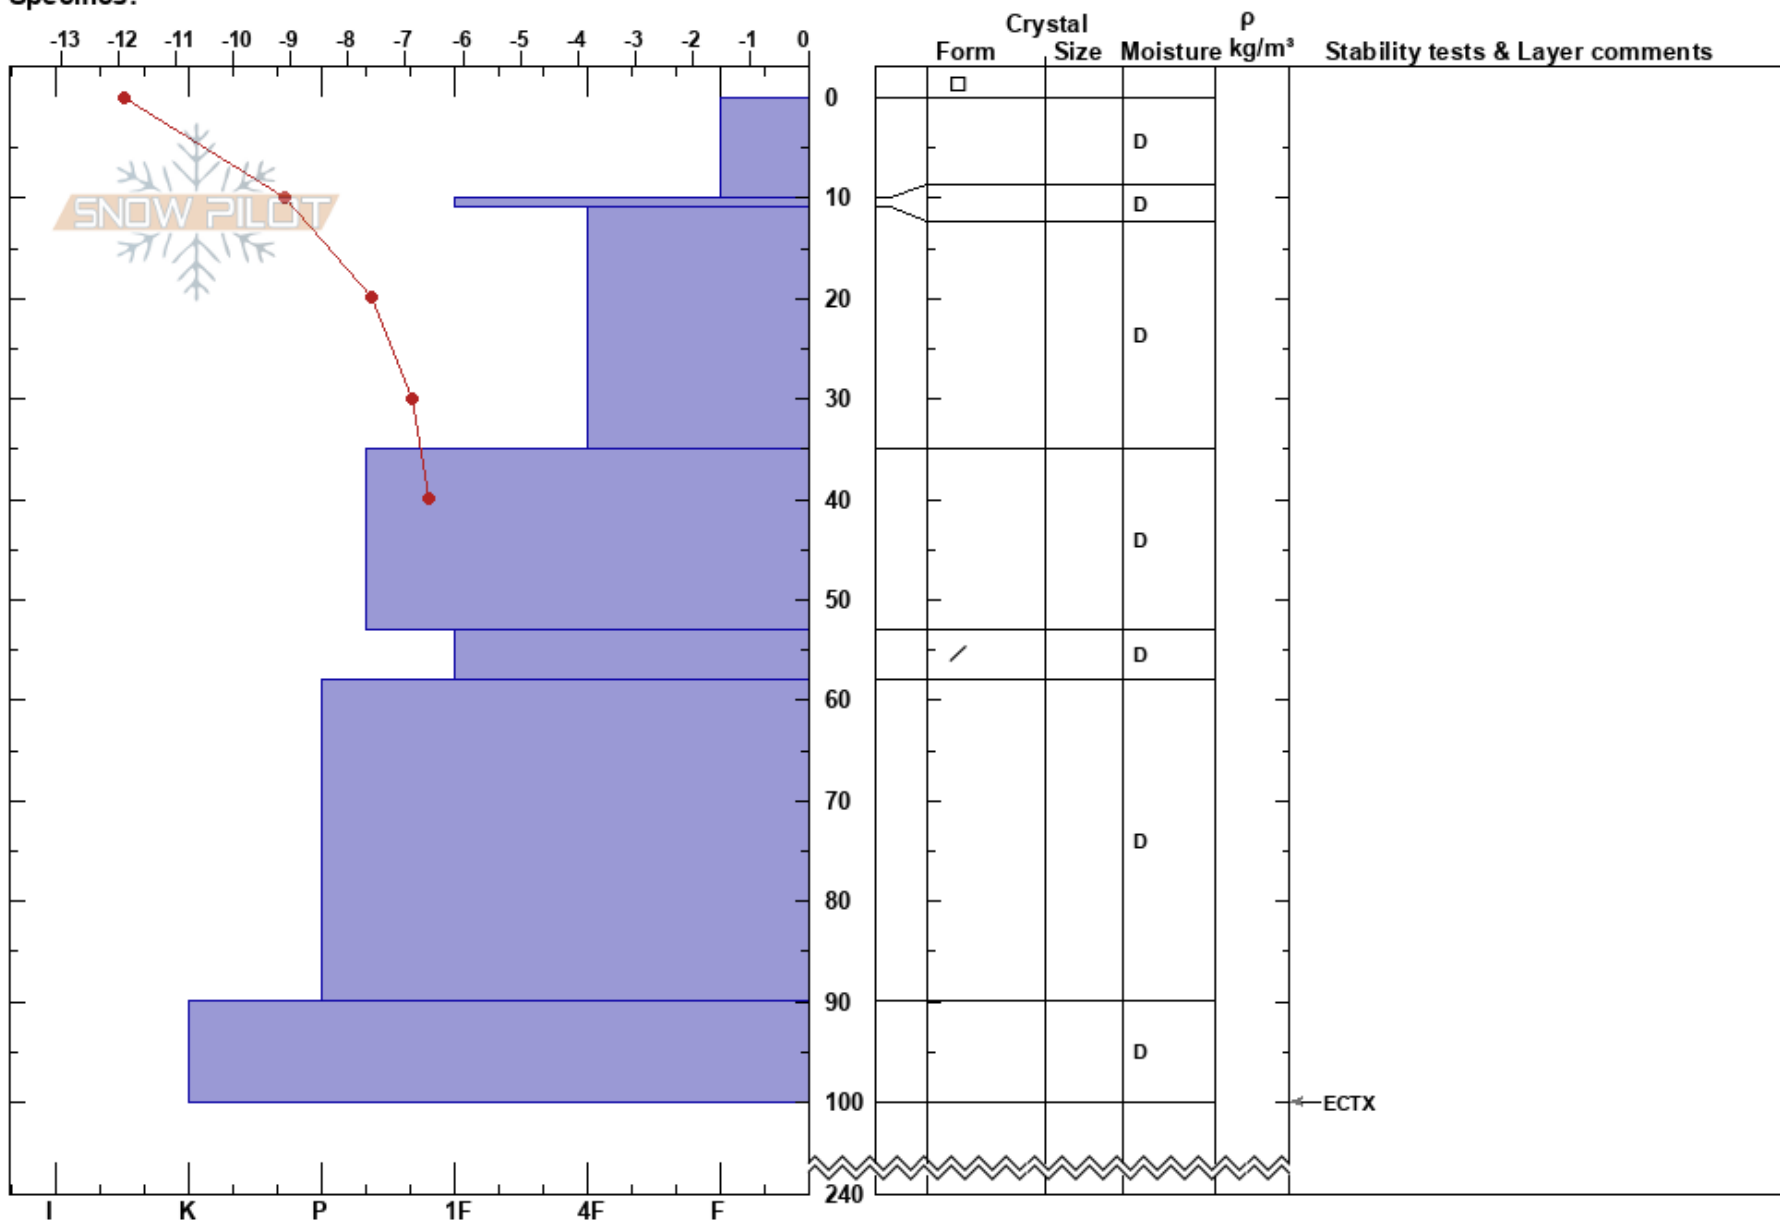

Vassi NE
 Riksgänsen
 Sweden
 Elevation: 1147 m
 Aspect: NE
 Specifics:

Daniel Berglund
 08/03/2022 - 10:22
 Co-ord: 68.39839N, 18.25757E
 Slope Angle: 25°
 Wind Loading: no

Stability: **HS:240** **Layer Notes:**
 Air Temperature: -7°C **PF: 20** 53-58cm: Problematic layer
 Sky Cover: FEW
 Precipitation: NO
 Wind: Calm