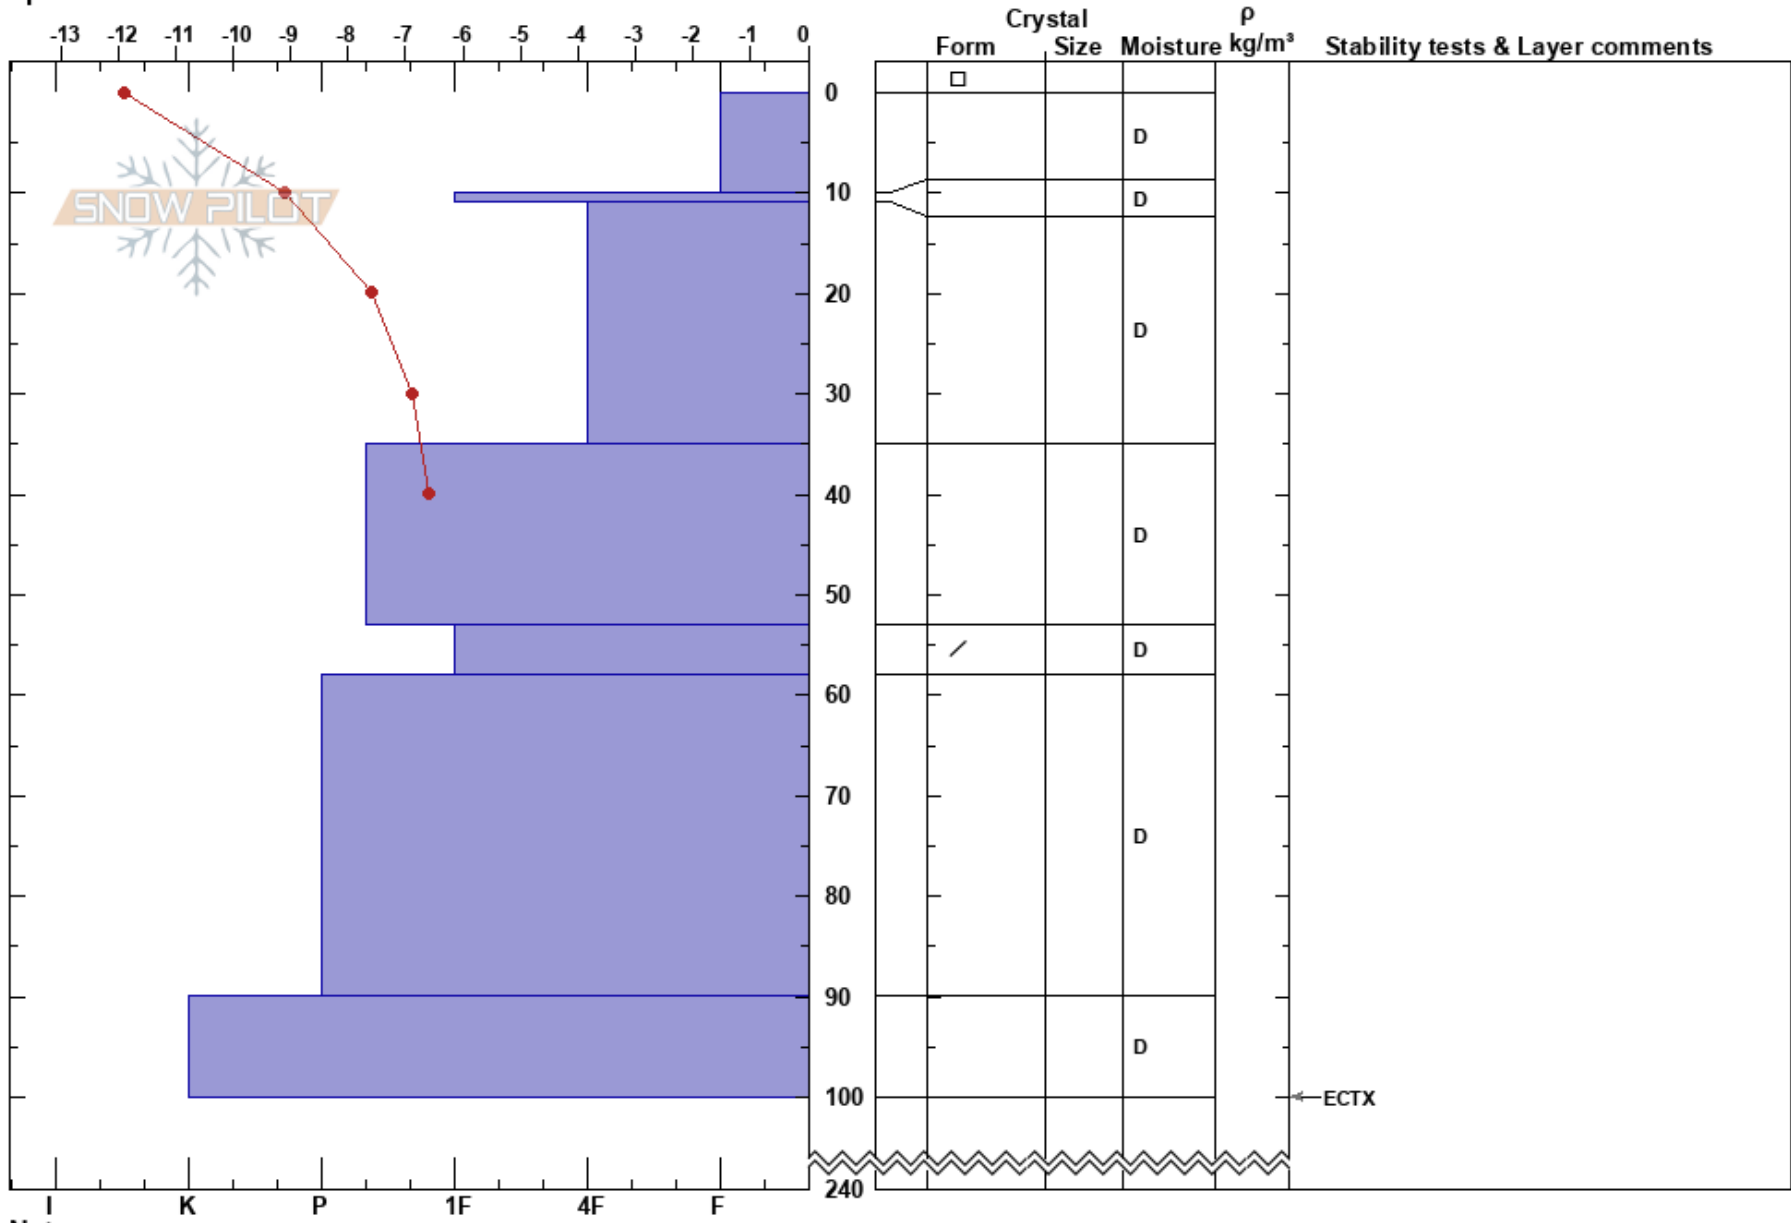

Vassi NE
 Riksgänsen
 Sweden
 Elevation: 1147 m
 Aspect: NE
 Specifics:

Daniel Berglund
 08/03/2022 - 10:22
 Co-ord: 68.39839N, 18.25757E
 Slope Angle: 25°
 Wind Loading: no

Stability: **HS:240** **Layer Notes:**
 Air Temperature: -7°C **PF: 20** 53-58cm: Problematic layer
 Sky Cover: FEW
 Precipitation: NO
 Wind: Calm