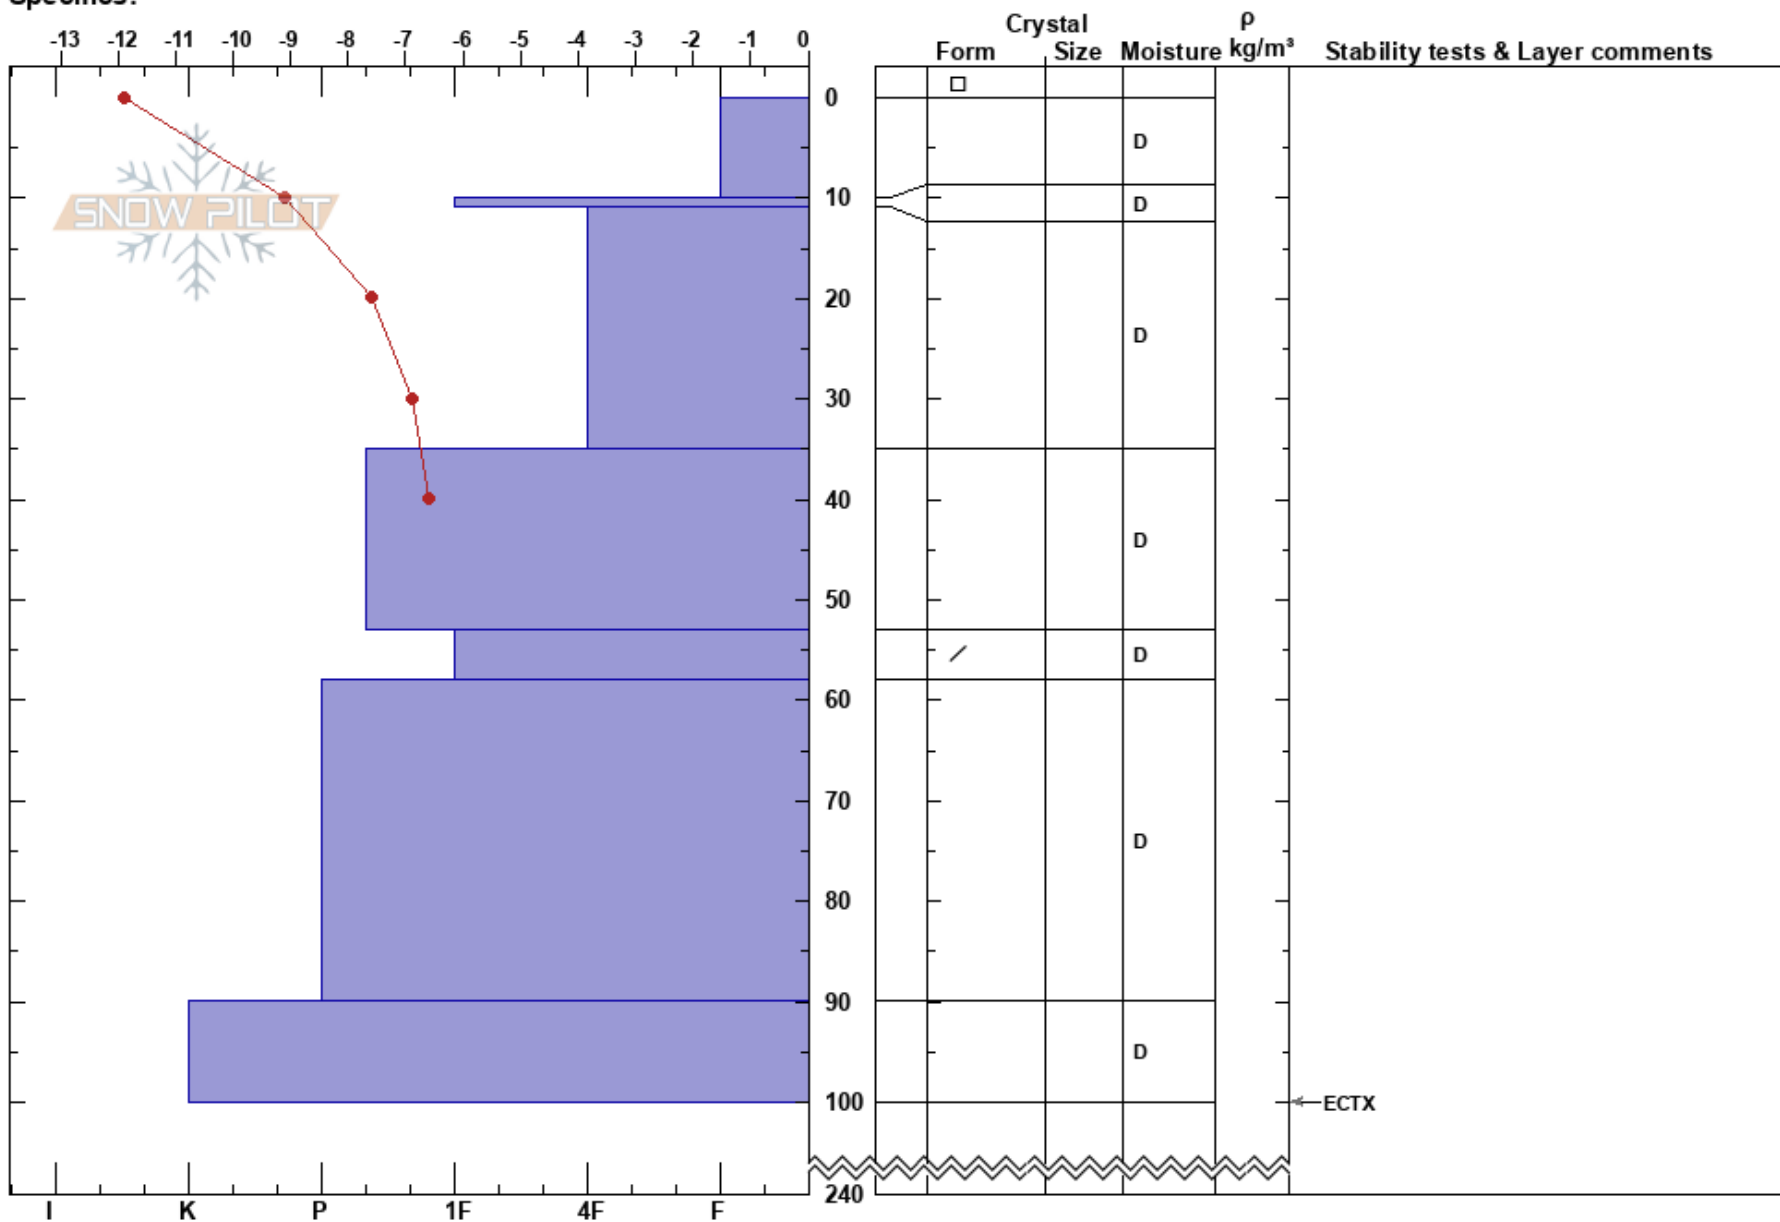

Vassi NE
 Riksgänsen
 Sweden
 Elevation: 1147 m
 Aspect: NE
 Specifics:

Daniel Berglund
 08/03/2022 - 10:22
 Co-ord: 68.39839N, 18.25757E
 Slope Angle: 25°
 Wind Loading: no

Stability: **HS:240**
 Air Temperature: -7°C PF: 20 53-58cm: Problematic layer
 Sky Cover: FEW
 Precipitation: NO
 Wind: Calm