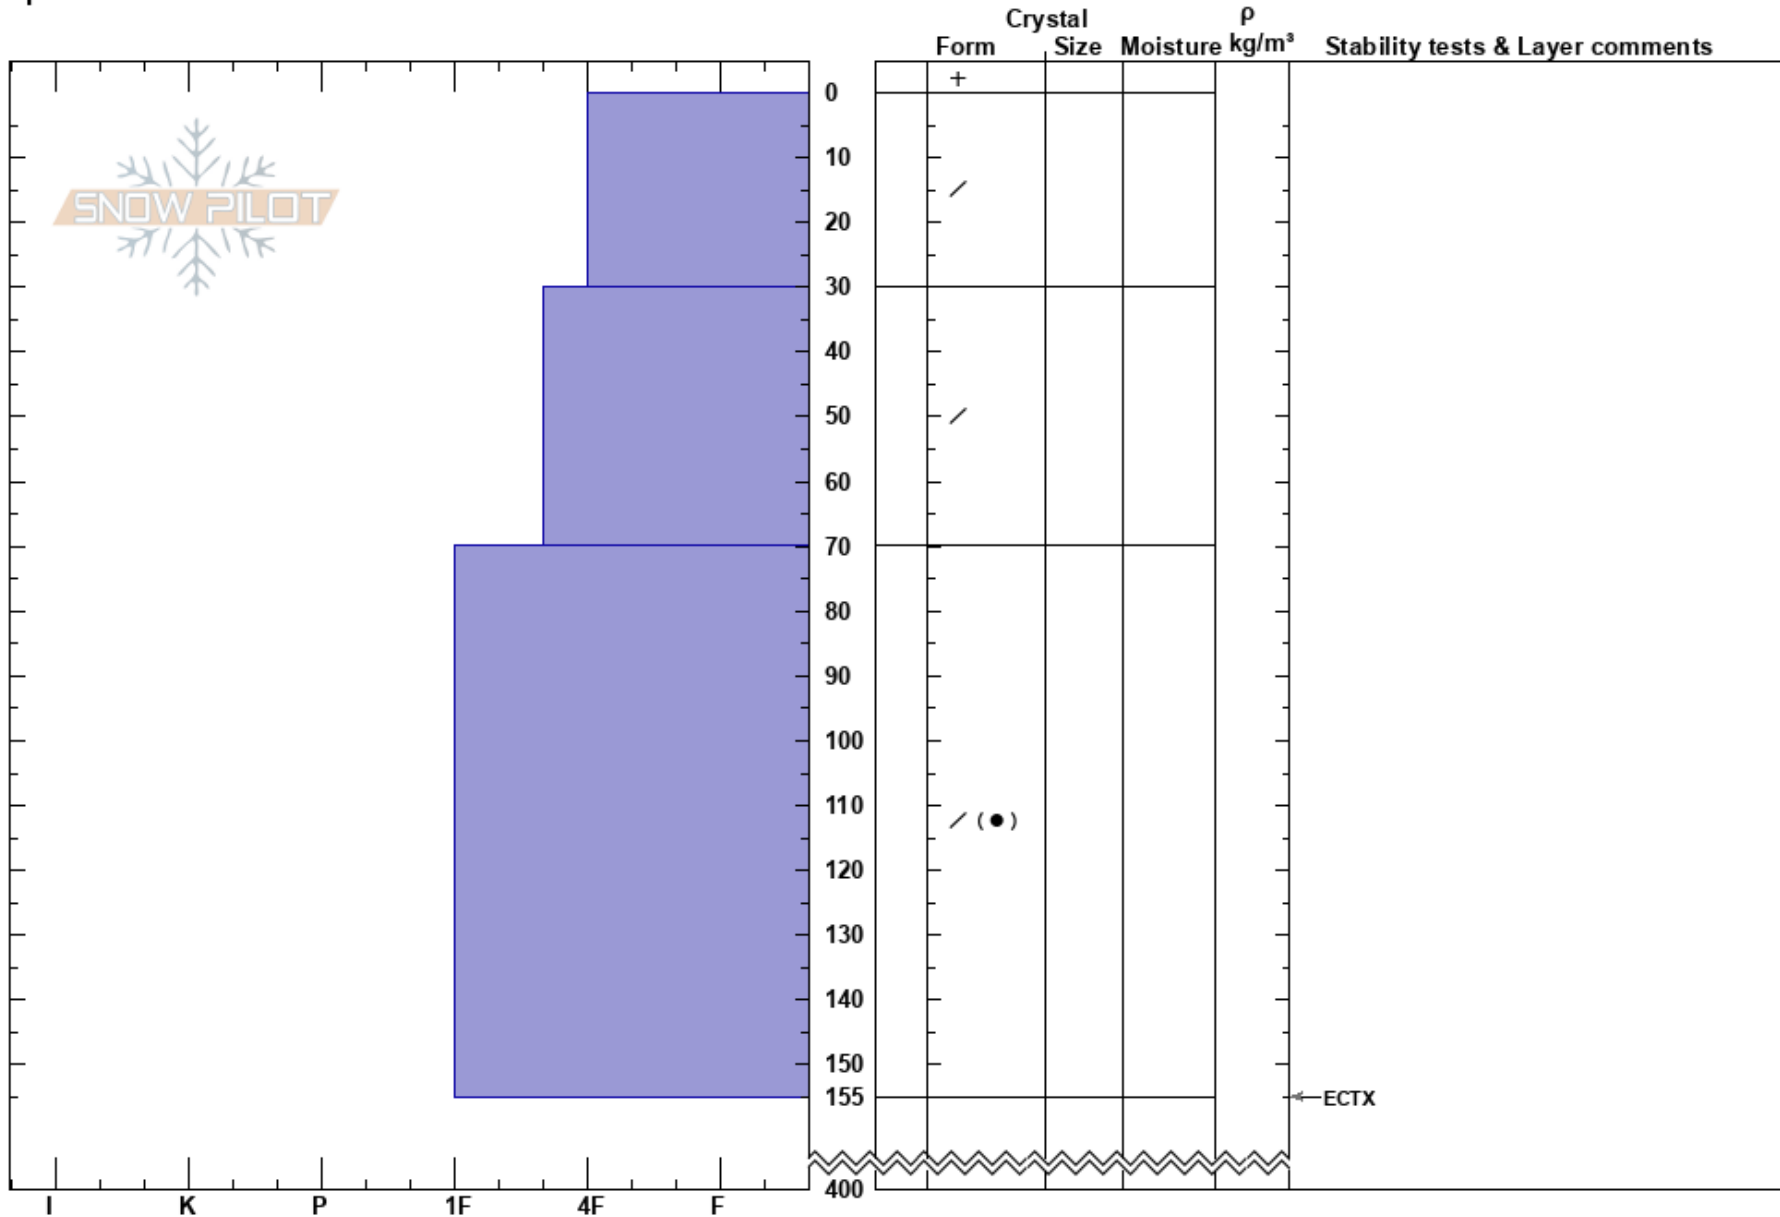

Badlands
 Tordrillo Range
 AK
 Elevation: 2861 ft
 Aspect: 230°
 Specifics:

Wes Wylie
 03/07/2022 - 3:00pm
 Co-ord: 61.28912N, -151.92281W
 Slope Angle: 30°
 Wind Loading: yes

Stability:
 Air Temperature: 24°C
 Sky Cover: BKN
 Precipitation: NO
 Wind: Calm

HS: 400
 PF: 80
 PS: 10
 Layer Notes:

Notes: