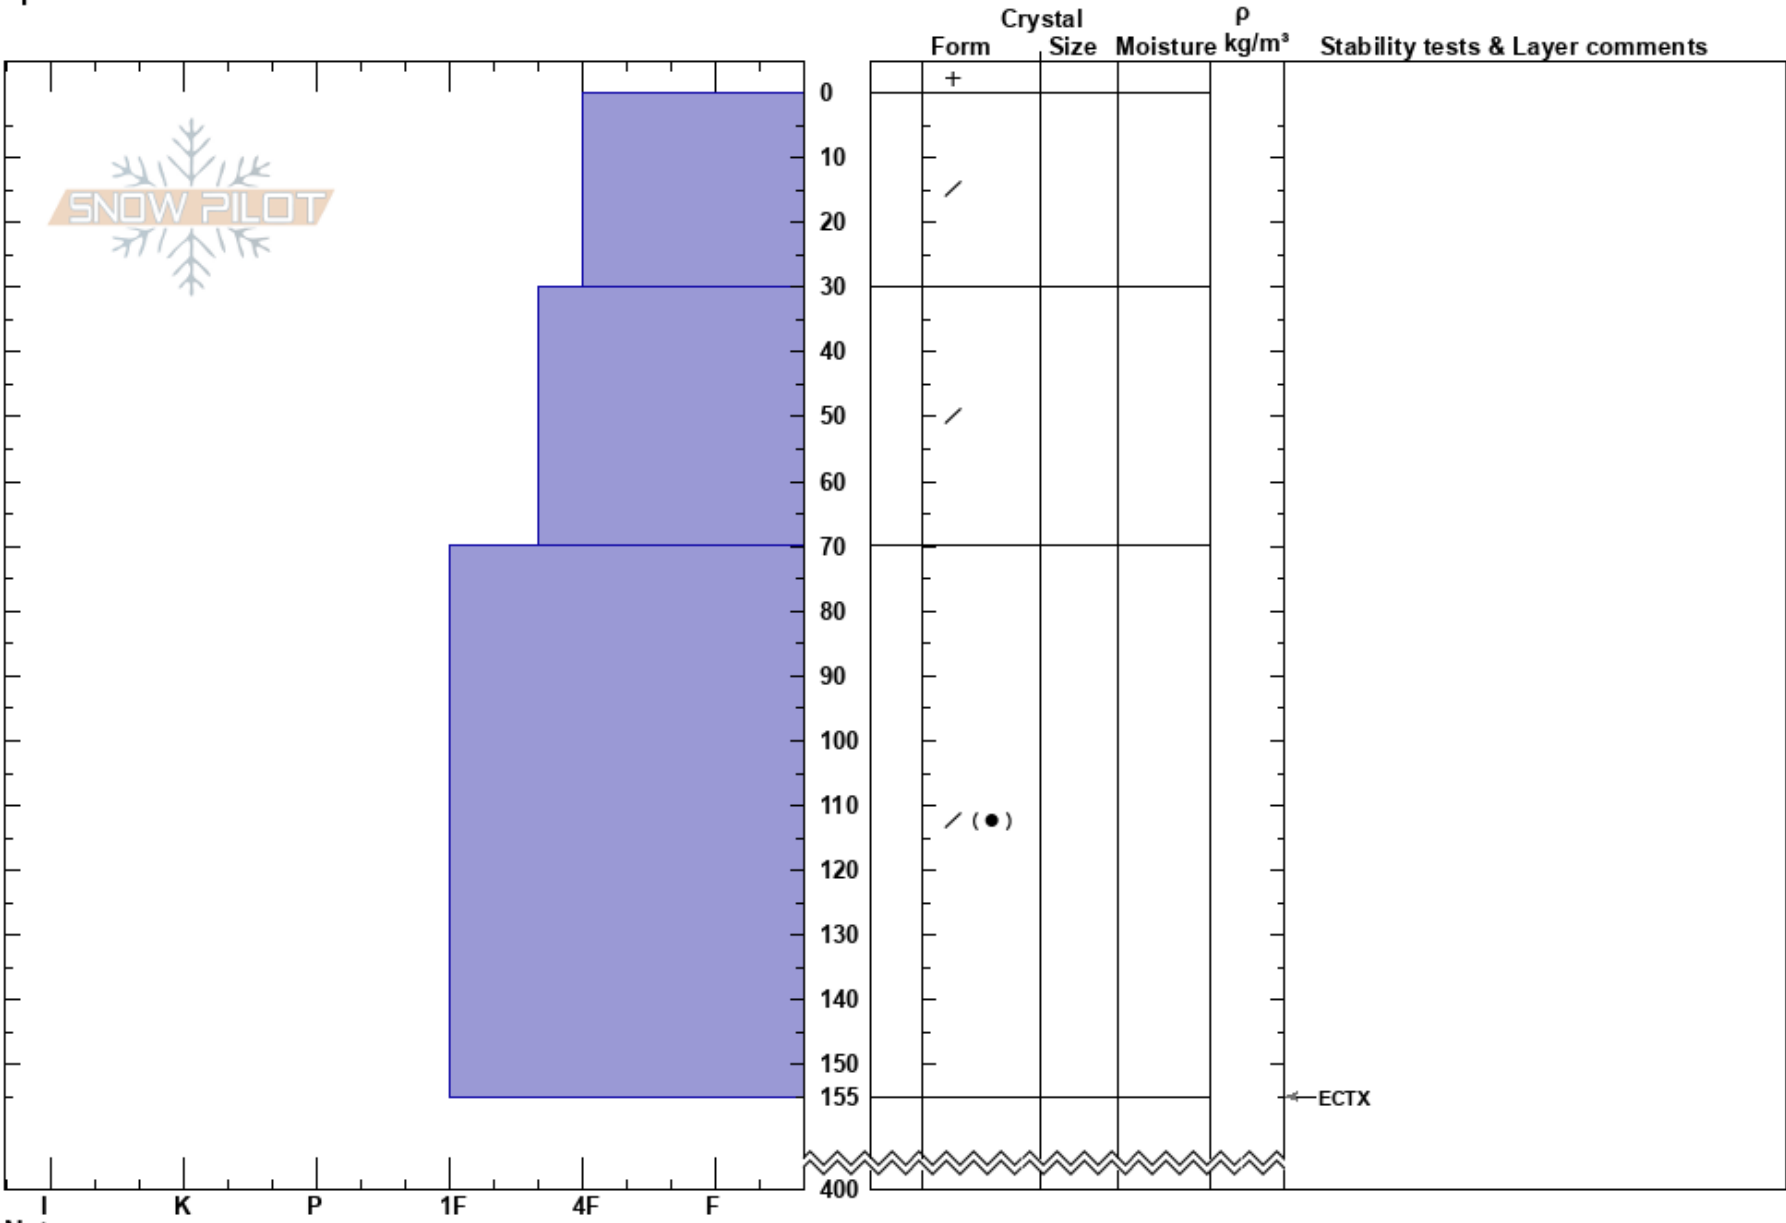

Badlands
 Tordrillo Range
 AK
 Elevation: 2861 ft
 Aspect: 230°
 Specifics:

Wes Wylie
 03/07/2022 - 3:00pm
 Co-ord: 61.28912N, -151.92281W
 Slope Angle: 30°
 Wind Loading: yes

Stability:
 Air Temperature: 24°C
 Sky Cover: BKN
 Precipitation: NO
 Wind: Calm

HS: 400
 PF: 80
 PS: 10
 Layer Notes:

Notes: