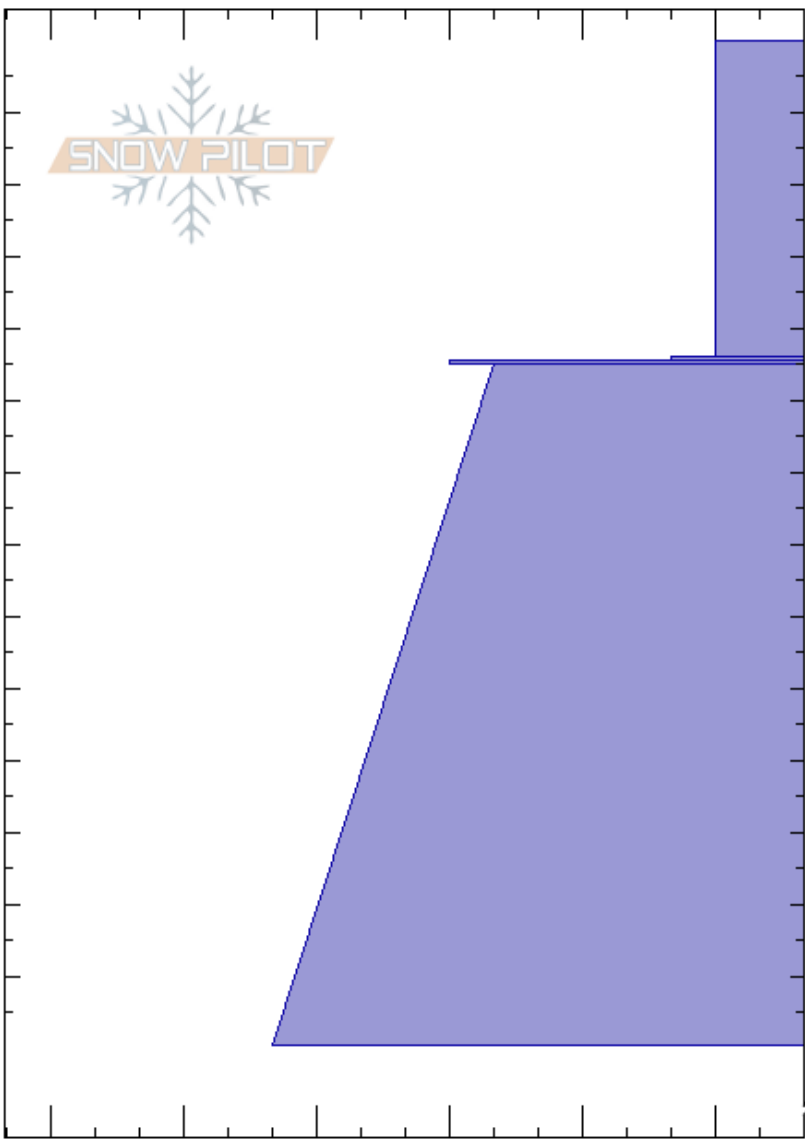

dirty shame 3/7/22
 Chugach Range
 AK
 Elevation: 6163 ft
 Aspect:
 Specifics:

Paul Forward
 03/07/2022 - 10:00am
 Co-ord: 61.31310N, -148.31054W
 Slope Angle:
 Wind Loading:

Stability:
 Air Temperature:
 Sky Cover:
 Precipitation:
 Wind:

HS:320
 PF: 50 45-139.6cm: Problematic layer
 PS: 45

Depth (cm)	Crystal		Moisture	ρ kg/m ³	Stability tests & Layer comments
	Form	Size			
0					
10					
20					
30					
40					
45	+				← ECTP7 @45cm repeated x2
50					
60					
70					
80					
90					
100					
110					
120					
130					
139.6					
320					