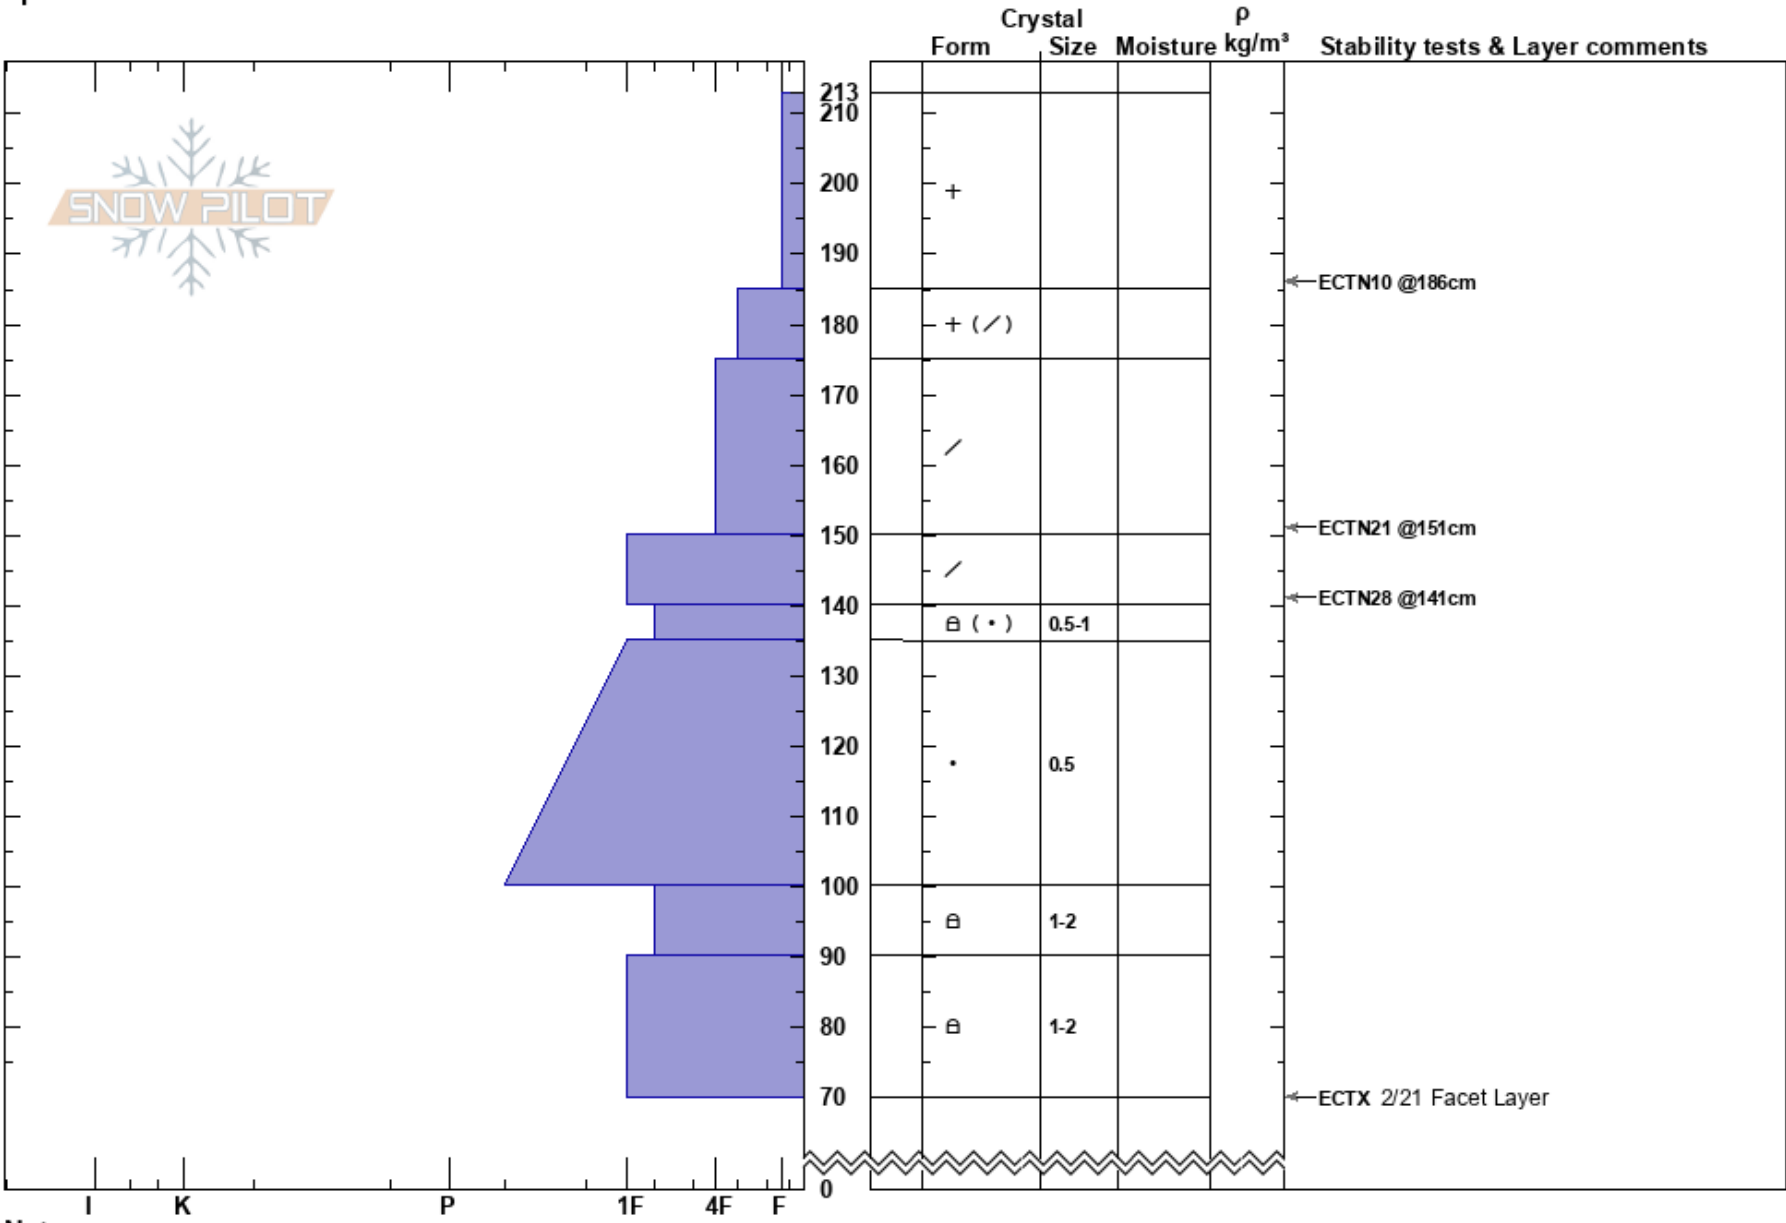

Madden Peak
 San Juan Range
 CO
Elevation: 11517 ft
Aspect: 30°
Specifics:

Chris Billbrey
 03/07/2022 - 2:00pm
Co-ord: 37.38276N, -108.10247W
Slope Angle:
Wind Loading: yes

Stability: **HS:213**
Air Temperature: -10.5°C
Sky Cover: OVC
Precipitation: S1
Wind: SW Light Breeze
Layer Notes:
 100-90cm: Problematic layer