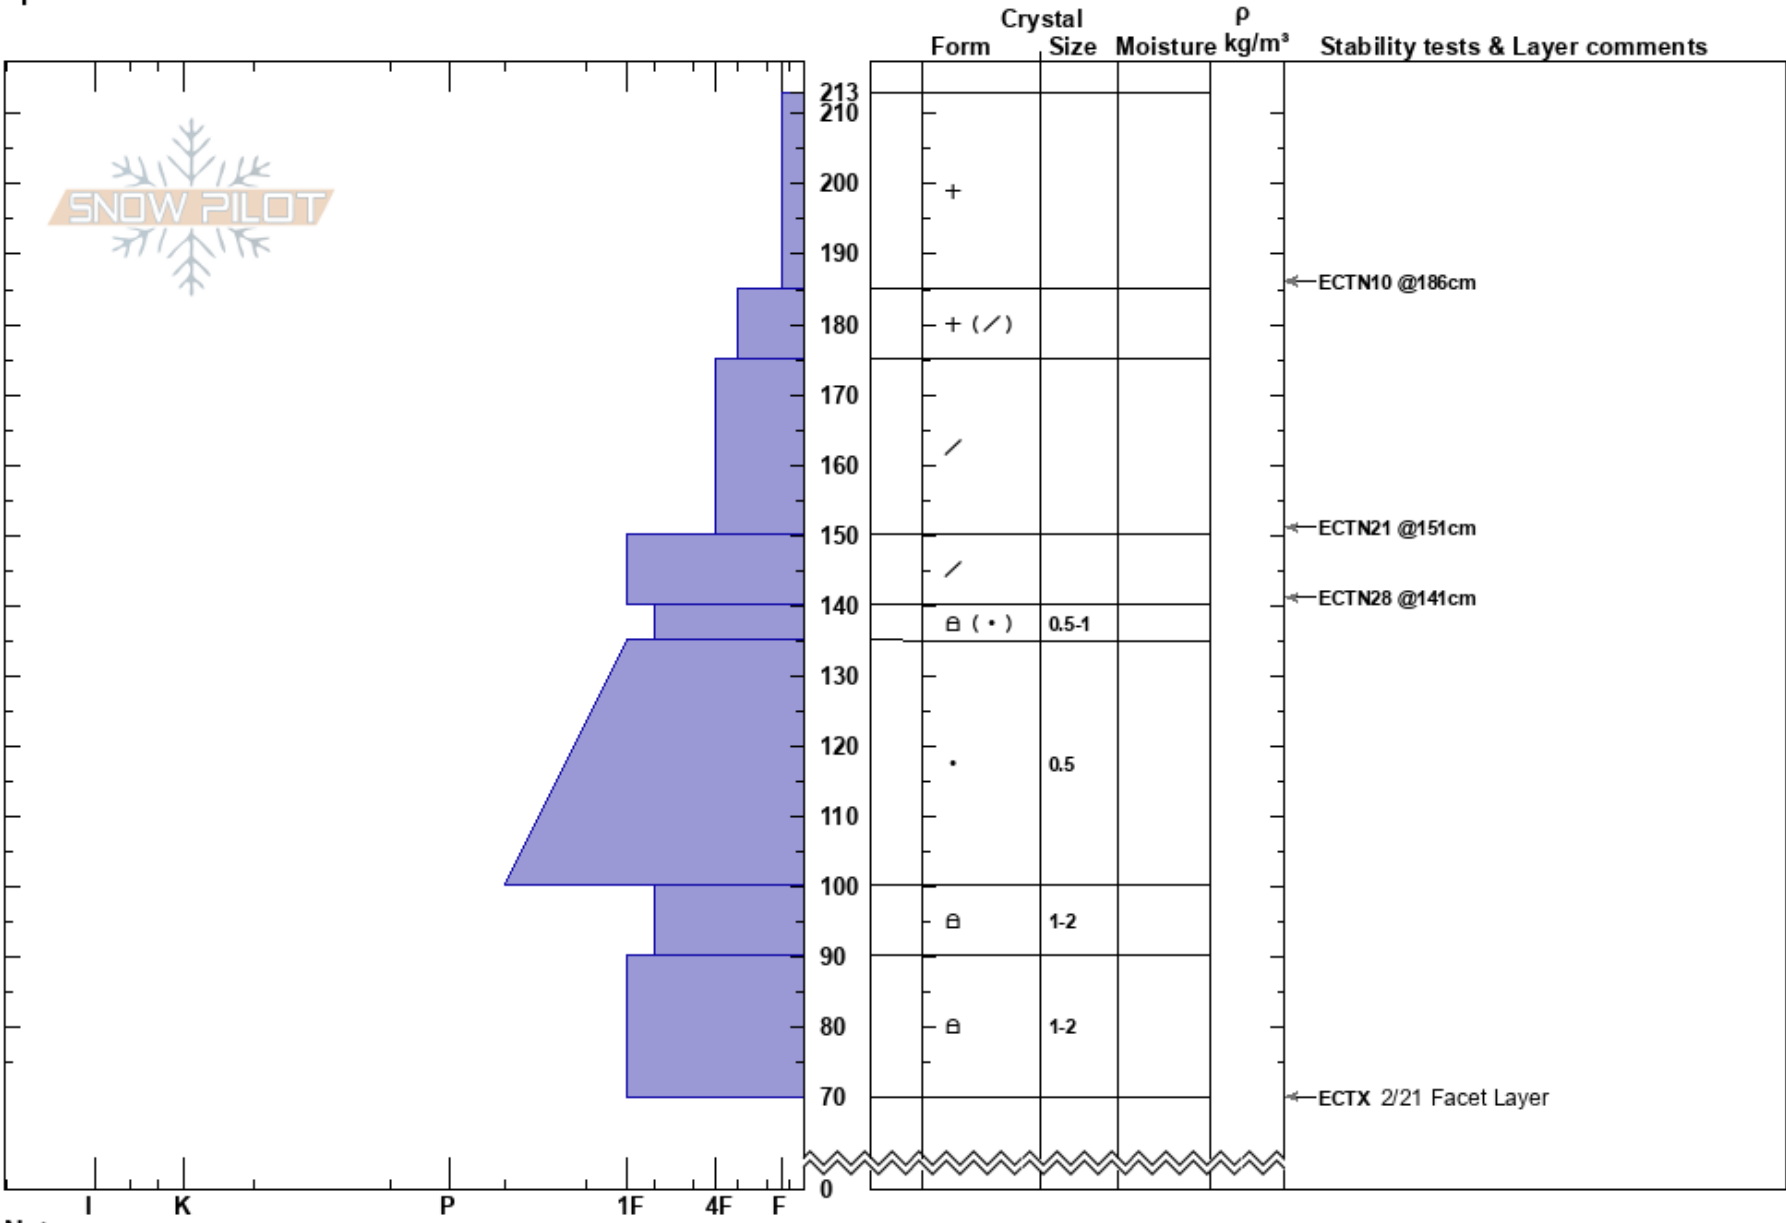

Madden Peak
 San Juan Range
 CO
Elevation: 11517 ft
Aspect: 30°
Specifics:

Chris Bilbrey
 03/07/2022 - 2:00pm
Co-ord: 37.38276N, -108.10247W
Slope Angle:
Wind Loading: yes

Stability: **HS:213**
Air Temperature: -10.5°C
Sky Cover: OVC
Precipitation: S1
Wind: SW Light Breeze
Layer Notes:
 100-90cm: Problematic layer